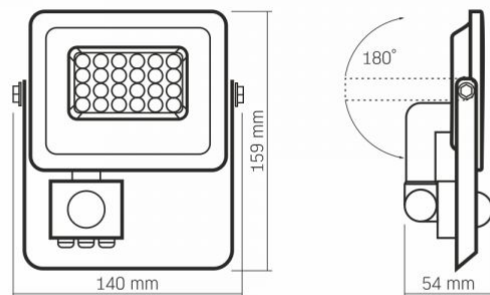

VIDEX®

VIDEX-FLOOD-LED-PIR-LUCA-20W-NW

INDEX: VLE-F2e-205W-S