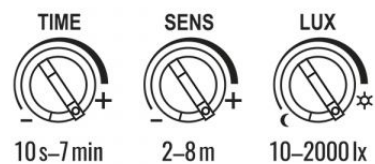

VIDEX-FLOOD-LED-PIR-LUCA-20W-NW

INDEX: VLE-F2e-205W-S

Electric shock protection class I

Photometric parameters

Useful luminous flux of the light source (Φ _{use})	1800 Lm
Correlated color temperature	5000K (neutral white)
Peak luminous intensity	1350 cd
Beam angle	90°
Color rendering index (CRI)	Ra > 80
Lifetime	30000 h
On/Off cycles	20000
Useful luminous flux of the light source reference	in a wide cone (120°)

Additional information

Vertical adjustment range	180°
Place of installation	Ceiling, Flat surface, Wall
Place of application	outdoor
Housing colour	White
Impact protection	IK07
Minimum distance from the illuminated object	0.5 m
Diffuser material	PC
Ultraviolet radiation	no
Motion sensor	yes
Sensor type	PIR
Sensor detection angle	120°
Sensor time delay	10 s - 7 min

VIDEX®

VIDEX-FLOOD-LED-PIR-LUCA-20W-NW

INDEX: VLE-F2e-205W-S

Sensor detection distance	2 - 8 m
Sensor light threshold	10-2000 Lx
Operating temperature range	-20° +50°C
Mercury content	Does not contain
Ingress protection	IP65
Housing material	Aluminum alloy

Dimensions

EAN	5904405541159
Height	159 mm
Width	140 mm
Depth	54 mm
Outer box	20 pcs.

VIDEX®

VIDEX-FLOOD-LED-PIR-LUCA-20W-NW

INDEX: VLE-F2e-205W-S

We reserve the right to make technical changes. The data contained in this material is not legally binding.