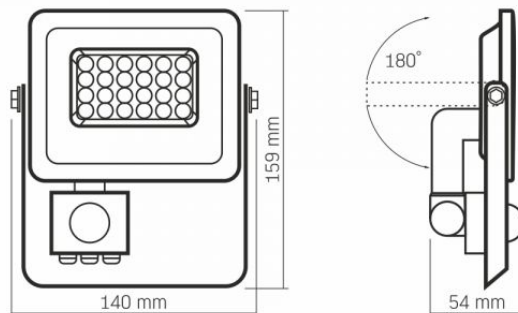

Dimensions

EAN	5904405541159
Height	159 mm
Width	140 mm
Depth	54 mm
Outer box	20 pcs.

VIDEX®

VIDEX-FLOOD-LED-PIR-LUCA-20W-NW

INDEX: VLE-F2e-205W-S

We reserve the right to make technical changes. The data contained in this material is not legally binding.