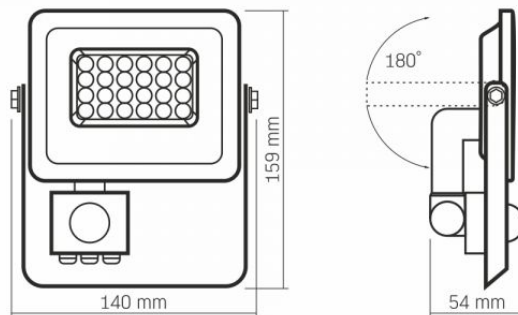

Additional information

Place of installation	Ceiling, Flat surface, Wall
Vertical adjustment range	180°
Place of application	outdoor
Impact protection	IK07
Housing colour	White
Minimum distance from the illuminated object	0.5 m
Diffuser material	Polycarbonate (PC)
Ultraviolet radiation	no
Motion sensor	yes
Sensor type	PIR
Sensor detection angle	120°

Dimensions

EAN	5904405541159
Height	159 mm
Width	140 mm
Depth	54 mm
Outer box	20 pcs.

VIDEX®

VIDEX-FLOOD-LED-PIR-LUCA-20W-NW

INDEX: VLE-F2e-205W-S

We reserve the right to make technical changes. The data contained in this material is not legally binding.