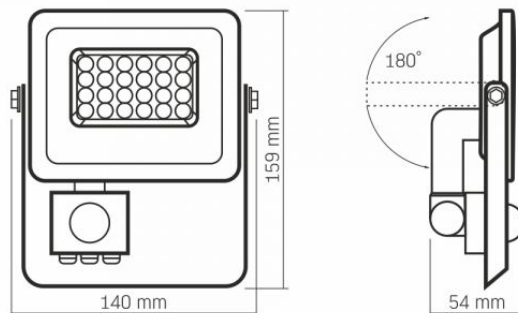

Additional information

Place of installation	Ceiling, Flat surface, Wall
Vertical adjustment range	180°
Place of application	outdoor
Impact protection	IK07
Housing colour	White
Minimum distance from the illuminated object	0.5 m
Diffuser material	Polycarbonate (PC)
Ultraviolet radiation	no
Motion sensor	yes
Sensor type	PIR
Sensor detection angle	120°

Dimensions

EAN	5904405541159
Height	159 mm
Width	140 mm
Depth	54 mm
Outer box	20 pcs.

VIDEX®

VIDEX-FLOOD-LED-PIR-LUCA-20W-NW

INDEX: VLE-F2e-205W-S

We reserve the right to make technical changes. The data contained in this material is not legally binding.