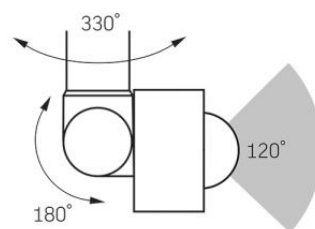

Dimensions

EAN	5904405541159
Height	159 mm
Width	140 mm
Depth	54 mm
Outer box	20 pcs.

VIDEX®

VIDEX-FLOOD-LED-PIR-LUCA-20W-NW

INDEX: VLE-F2e-205W-S

We reserve the right to make technical changes. The data contained in this material is not legally binding.