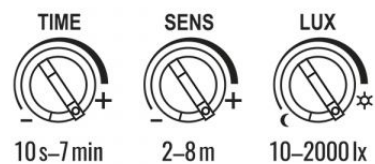

VIDEX®

VIDEX-FLOOD-LED-PIR-LUCA-20W-NW

INDEX: VLE-F2e-205W-S

We reserve the right to make technical changes. The data contained in this material is not legally binding.

Allegro opt Sp. z o.o., ul. Mierzeja Wiślana 11,
30-732 Krakow, Poland.

Date: 24.12.2024