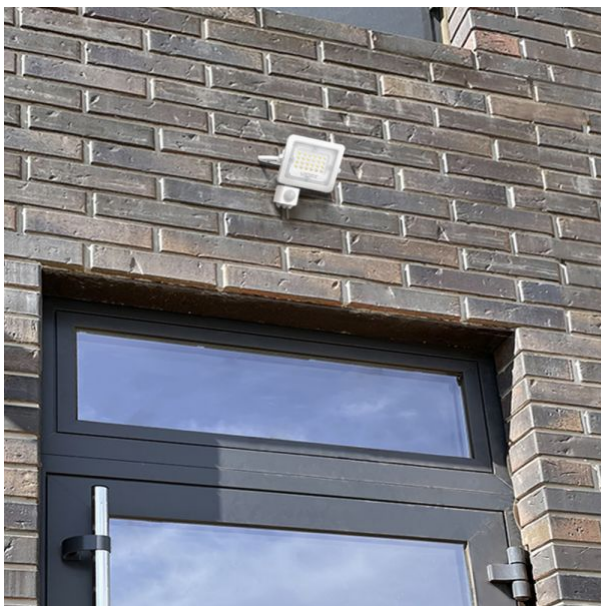

VIDEX®

VIDEX-FLOOD-LED-PIR-LUCA-20W-NW

INDEX: VLE-F2e-205W-S