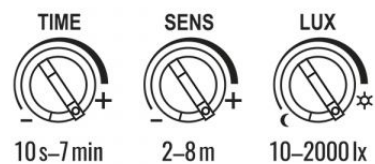

VIDEX®

VIDEX-FLOOD-LED-PIR-LUCA-20W-NW

INDEX: VLE-F2e-205W-S

We reserve the right to make technical changes. The data contained in this material is not legally binding.

Allegra Opt Sp. z o.o., Handlowa 23, 05-120 Legionowo, Poland.