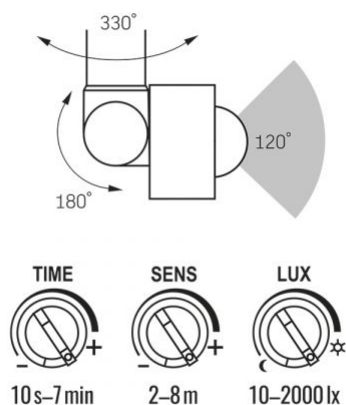

INDEX: VLE-F2e-205W-S

We reserve the right to make technical changes. The data contained in this material is not legally binding.

Allegro opt Sp. z o.o., ul. Mierzeja Wiślana 11,
30-732 Krakow, Poland.

- The product must be used outdoors
- Protection against electric shock class I. A product in which the means of protection against electric shock, in addition to the main insulation, is an additional protective circuit connected to the grounding of the power supply network
- Minimum distance from the illuminated object
  0,5 m
- Waste recycling after the end of the product's service life
- The product meets the requirements of EU directives
- It is forbidden to throw away waste equipment marked with the symbol of a crossed-out bin with other waste
- Rated beam angle
  90°
- Ra > 80 - color rendering index
  Ra = 80
- Rated On/off cycles
  ON/OFF 20 000
- The product withstands a medium impact (e.g., from a blunt object)
  IK07
- Nominal lifetime (hours)
  30 000 h
- The product does not emit ultraviolet light
  Free
- The product is incompatible with light regulators
  Not Dimmable
- Operating temperatures range
  -20°C +50°C
- The product does not contain mercury
  Free
- Class of protection against dust and moisture. The product has full protection against dust and water jets from all directions
  IP65