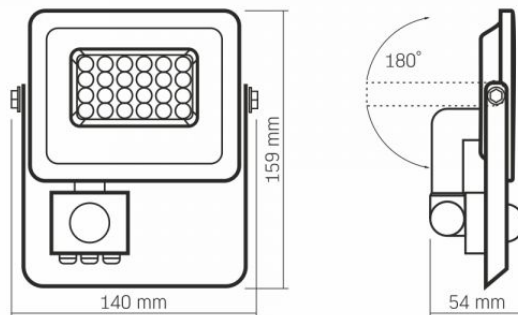

VIDEX®

VIDEX-FLOOD-LED-PIR-LUCA-20W-NW

INDEX: VLE-F2e-205W-S

We reserve the right to make technical changes. The data contained in this material is not legally binding.

Allegro opt Sp. z o.o., ul. Mierzeja Wiślana 11,
30-732 Krakow, Poland.

Date: 24.12.2024