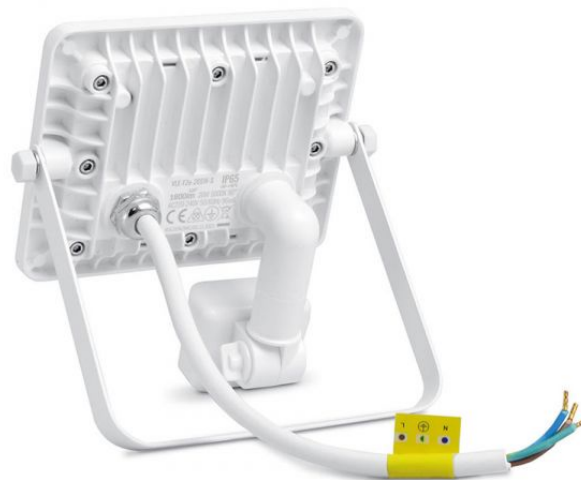

VIDEX®

VIDEX-FLOOD-LED-PIR-LUCA-20W-NW

INDEX: VLE-F2e-205W-S

Sensor time delay	10 s - 7 min
Sensor detection distance	2 - 8 m
Sensor light threshold	10-2000 Lx
Operating temperature range	-20° +50°C
Mercury content	Does not contain
Ingress protection	IP65
Housing material	Aluminum alloy

Dimensions

EAN	5904405541159
Height	159 mm
Width	140 mm
Depth	54 mm
Outer box	20 pcs.