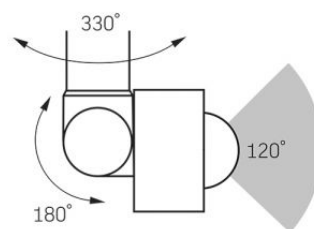

Dimensions

EAN	5904405541159
Height	159 mm
Width	140 mm
Depth	54 mm
Outer box	20 pcs.

VIDEX®

VIDEX-FLOOD-LED-PIR-LUCA-20W-NW

INDEX: VLE-F2e-205W-S

We reserve the right to make technical changes. The data contained in this material is not legally binding.