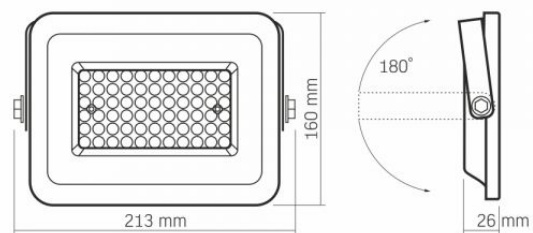

Additional information

Place of installation	Ceiling, Flat surface, Wall
Vertical adjustment range	180°
Place of application	outdoor
Impact protection	IK07
Housing colour	White
Minimum distance from the illuminated object	0.5 m
Diffuser material	Polycarbonate (PC)
Ultraviolet radiation	no
Motion sensor	no
Operating temperature range	-20° +50°C
Mercury content	Does not contain

VIDEX®

VIDEX-FLOOD-LED-LUCA-50W-NW

INDEX: VLE-F2e-505W

Ingress protection	IP65
Housing material	Aluminum alloy

Dimensions

EAN	5904405541128
Height	160 mm
Width	213 mm
Depth	26 mm
Outer box	20 pcs.

VIDEX[®]**VIDEX-FLOOD-LED-LUCA-50W-NW****INDEX: VLE-F2e-505W**