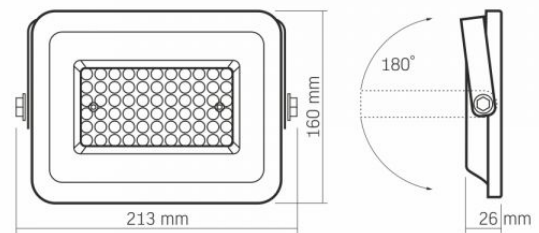

#### Dimensions

<b>EAN</b>	5904405541128
<b>Height</b>	160 mm
<b>Width</b>	213 mm
<b>Depth</b>	26 mm
<b>Outer box</b>	20 pcs.

**INDEX: VLE-F2e-505W**

We reserve the right to make technical changes. The data contained in this material is not legally binding.