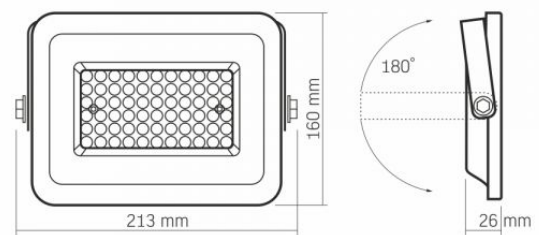

Additional information

Place of installation	Ceiling, Flat surface, Wall
Vertical adjustment range	180°
Place of application	outdoor
Impact protection	IK07
Housing colour	White
Minimum distance from the illuminated object	0.5 m
Diffuser material	Polycarbonate (PC)
Ultraviolet radiation	no
Motion sensor	no
Operating temperature range	-20° +50°C
Mercury content	Does not contain

VIDEX®

VIDEX-FLOOD-LED-LUCA-50W-NW

INDEX: VLE-F2e-505W

Ingress protection	IP65
Housing material	Aluminum alloy

Dimensions

EAN	5904405541128
Height	160 mm
Width	213 mm
Depth	26 mm
Outer box	20 pcs.

INDEX: VLE-F2e-505W