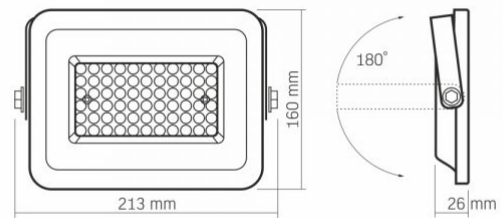

VIDEX®

VIDEX-FLOOD-LED-LUCA-50W-NW

INDEX: VLE-F2e-505W

We reserve the right to make technical changes. The data contained in this material is not legally binding.

Allegro opt Sp. z o.o., ul. Mierzeja Wiślana 11,
30-732 Krakow, Poland.