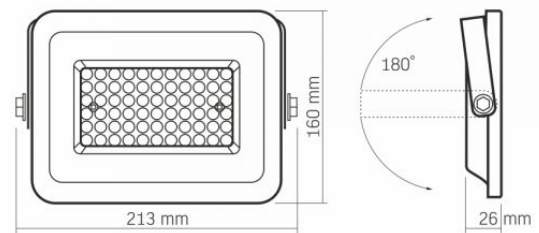

### Dimensions

**EAN** 5904405541128

**Height** 160 mm

**Width** 213 mm

**Depth** 26 mm

**Outer box** 20 pcs.

**INDEX: VLE-F2e-505W**

We reserve the right to make technical changes. The data contained in this material is not legally binding.