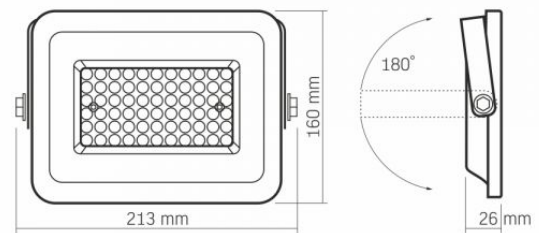

Additional information

Place of installation	Ceiling, Flat surface, Wall
Vertical adjustment range	180°
Place of application	outdoor
Impact protection	IK07
Housing colour	White
Minimum distance from the illuminated object	0.5 m
Diffuser material	Polycarbonate (PC)
Ultraviolet radiation	no
Motion sensor	no
Operating temperature range	-20° +50°C
Mercury content	Does not contain

VIDEX®

VIDEX-FLOOD-LED-LUCA-50W-NW

INDEX: VLE-F2e-505W

Ingress protection	IP65
Housing material	Aluminum alloy

Dimensions

EAN	5904405541128
Height	160 mm
Width	213 mm
Depth	26 mm
Outer box	20 pcs.

INDEX: VLE-F2e-505W