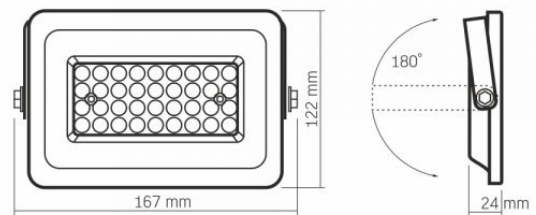

Additional information

Place of installation	Ceiling, Flat surface, Wall
Vertical adjustment range	180°
Place of application	outdoor
Impact protection	IK07
Housing colour	White
Minimum distance from the illuminated object	0.5 m
Diffuser material	Polycarbonate (PC)
Ultraviolet radiation	no
Motion sensor	no
Operating temperature range	-20° +50°C
Mercury content	Does not contain

VIDEX®

VIDEX-FLOOD-LED-LUCA-30W-NW

INDEX: VLE-F2e-305W

Ingress protection	IP65
Housing material	Aluminum alloy

Dimensions

EAN	5904405541111
Height	122 mm
Width	167 mm
Depth	24 mm
Outer box	20 pcs.

INDEX: VLE-F2e-305W