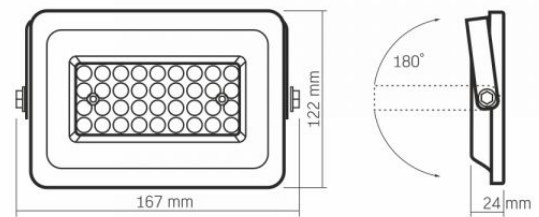

Additional information

Place of installation	Ceiling, Flat surface, Wall
Vertical adjustment range	180°
Place of application	outdoor
Impact protection	IK07
Housing colour	White
Minimum distance from the illuminated object	0.5 m
Diffuser material	Polycarbonate (PC)
Ultraviolet radiation	no
Motion sensor	no
Operating temperature range	-20° +50°C
Mercury content	Does not contain

VIDEX®

VIDEX-FLOOD-LED-LUCA-30W-NW

INDEX: VLE-F2e-305W

Ingress protection IP65

Housing material Aluminum alloy

Dimensions

EAN 5904405541111

Height 122 mm

Width 167 mm

Depth 24 mm

Outer box 20 pcs.

INDEX: VLE-F2e-305W

We reserve the right to make technical changes. The data contained in this material is not legally binding.

Allegro opt Sp. z o.o., ul. Mierzeja Wiślana 11,
30-732 Krakow, Poland.