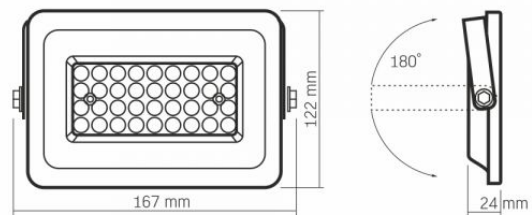

## Dimensions

<b>EAN</b>	5904405541111
<b>Height</b>	122 mm
<b>Width</b>	167 mm
<b>Depth</b>	24 mm
<b>Outer box</b>	20 pcs.

**INDEX: VLE-F2e-305W**

We reserve the right to make technical changes. The data contained in this material is not legally binding.