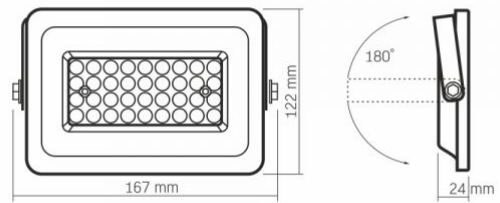

VIDEX®

VIDEX-FLOOD-LED-LUCA-30W-NW

INDEX: VLE-F2e-305W

We reserve the right to make technical changes. The data contained in this material is not legally binding.

Allegro opt Sp. z o.o., ul. Mierzeja Wiślana 11,
30-732 Krakow, Poland.