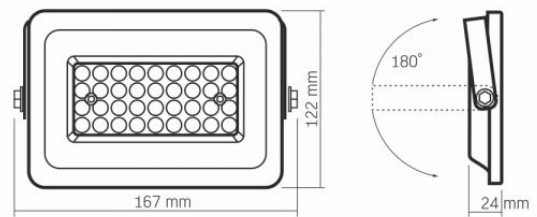

INDEX: VLE-F2e-305W

We reserve the right to make technical changes. The data contained in this material is not legally binding.

Allegro opt Sp. z o.o., ul. Mierzeja Wiślana 11,
30-732 Krakow, Poland.