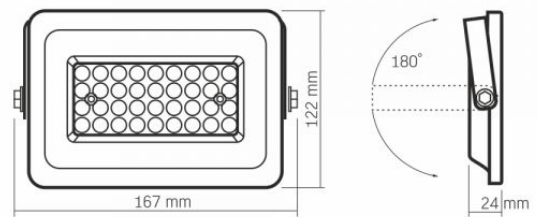

INDEX: VLE-F2e-305W

We reserve the right to make technical changes. The data contained in this material is not legally binding.

Allegro Opt Sp. z o.o., Handlowa 23, 05-120 Legionowo, Poland.