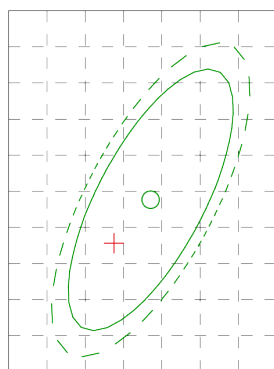

NEUTRAL WHITE

5000K

Neutral White / Neutralny biały / Neutralni bila / Blanc neuter / Neutrálna biela / Neutraal wit / Semleges feher / Nevtralno bela / Neutralno bijela / Neutralweiß / Alb neutru / Neutralus balta / Neitrāls balta / Neutraalne valge / Нейтрално бяла / Bianco neutro.

VIDEX-FLOOD-LED-LUCA-20W-NW

INDEX: VLE-F2e-205W

General parameters

Control gear replaceable	-
Light source replaceable	no

Type of light source

Energy class of the light source	F
Dimmable	no
Technology	LED

Electrical parameters

On-mode power (Pon)	20 W
Rated voltage, frequency	AC 220-240 V, 50/60 Hz
Cable length	20 cm
Rated current	96 mA
Input interface	Free wire ends
Electric shock protection class	I

Photometric parameters

Useful luminous flux of the contained light source (Φuse)	1800 Lm
Correlated color temperature	5000K (neutral white)
Peak luminous intensity	1350 cd
Beam angle	90°
Color rendering index (CRI)	Ra > 80
Lifetime	30000 h
On/Off cycles	20000