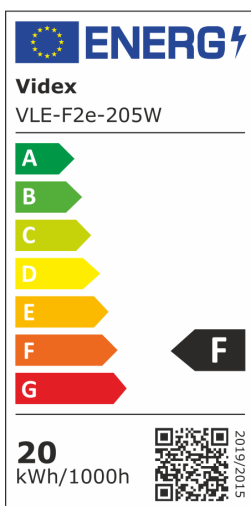

-20°C +50°C

Free

IP65

WARRANTY 2 YEARS

NEUTRAL WHITE
5000K

Neutral White / Neutralny biały / Neutralni bila / Blanc neuter / Neutrálna biela / Neutraal wit / Semleges feher / Nevtralno bela / Neutralno bijela / Neutralweiß / Alb neutru / Neutralus balta / Neitrāls balta / Neutraalne valge / Нейтрално бяла / Bianco neutro.

VIDEX-FLOOD-LED-LUCA-20W-NW

INDEX: VLE-F2e-205W

General parameters

Light source or containing product	Light source
Light source replaceable	no
Control gear replaceable	-

Type of light source

Energy class of the light source	F
Dimmable	no
Technology	LED

Electrical parameters

On-mode power (Pon)	20 W
Rated voltage, frequency	AC 220-240 V, 50/60 Hz
Cable length	20 cm
Rated current	96 mA
Input interface	Free wire ends
Electric shock protection class	I

Photometric parameters

Useful luminous flux (Φuse)	1800 Lm
Correlated color temperature	5000K (neutral white)
Peak luminous intensity	1350 cd
Beam angle	90°
Color rendering index (CRI)	Ra > 80
On/Off cycles	20000

INDEX: VLE-F2e-205W