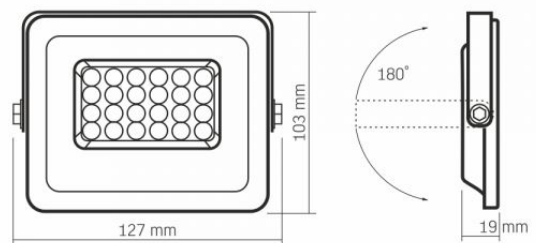

On-mode power (Pon)	20 W
Rated voltage, frequency	AC 220-240 V, 50/60 Hz
Cable length	20 cm
Rated current	96 mA
Input interface	Free wire ends
Electric shock protection class	I

Photometric parameters

Useful luminous flux of the light source (Φuse)	1800 Lm
Correlated color temperature	5000K (neutral white)
Peak luminous intensity	1350 cd
Beam angle	90°
Color rendering index (CRI)	Ra > 80
Lifetime	30000 h
On/Off cycles	20000

INDEX: VLE-F2e-205W

Useful luminous flux of the light source in a wide
reference cone (120°)

Additional information

Place of installation	Ceiling, Flat surface, Wall
Vertical adjustment range	180°
Place of application	outdoor
Housing colour	White
Impact protection	IK07
Minimum distance from the illuminated object	0.5 m
Diffuser material	Polycarbonate (PC)
Ultraviolet radiation	no
Motion sensor	no
Operating temperature range	-20° +50°C
Mercury content	Does not contain
Ingress protection	IP65
Housing material	Aluminum alloy

Dimensions

EAN	5904405541104
Height	103 mm
Width	127 mm
Depth	19 mm
Outer box	20 pcs.
In the package	1 pc.

VIDEX®

VIDEX-FLOOD-LED-LUCA-20W-NW

INDEX: VLE-F2e-205W

We reserve the right to make technical changes. The data contained in this material is not legally binding.