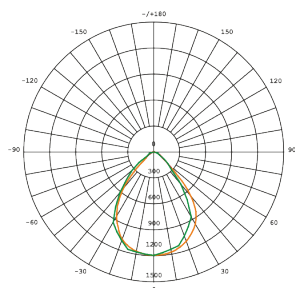

NEUTRAL WHITE

5000K

Neutral White / Neutralny biały / Neutralni bila / Blanc neuter / Neutrálna biela / Neutraal wit / Semleges feher / Nevtralno bela / Neutralno bijela / Neutralweiß / Alb neutru / Neutralus balta / Neitrāls balta / Neutraalne valge / Нейтрално бяла / Bianco neutro.

VIDEX-FLOOD-LED-LUCA-20W-NW

INDEX: VLE-F2e-205W

General parameters

Control gear replaceable	-
Light source replaceable	no

Type of light source

Energy class of the light source	F
Dimmable	no
Technology	LED

Electrical parameters

On-mode power (Pon)	20 W
Rated voltage, frequency	AC 220-240 V, 50/60 Hz
Cable length	20 cm
Rated current	96 mA
Input interface	Free wire ends
Electric shock protection class	I

Photometric parameters

Useful luminous flux of the contained light source (Φuse)	1800 Lm
Correlated color temperature	5000K (neutral white)
Peak luminous intensity	1350 cd
Beam angle	90°
Color rendering index (CRI)	Ra > 80
Lifetime	30000 h
On/Off cycles	20000