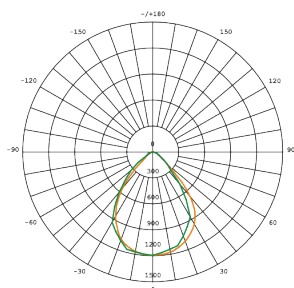

VIDEX®

90°

Ra ≥ 80

30 000 h

ON/OFF
20 000

IK07

Free

Not Dimmable

Free

IP65

WARRANTY 2 YEARS

NEUTRAL WHITE

5000K

Neutral White / Neutralny biały / Neutralni bila / Blanc neuter / Neutrálna biela / Neutraal wit / Semleges feher / Nevtralno bela / Neutralno bijela / Neutralweiß / Alb neutru / Neutralus balta / Neitrāls balta / Neutraalne valge / Нейтрално бяла / Bianco neutro.

VIDEX-FLOOD-LED-LUCA-20W-NW

INDEX: VLE-F2e-205W

General parameters

Control gear replaceable	-
Light source replaceable	no

Type of light source

Energy class of the light source	F
Dimmable	no
Technology	LED

Electrical parameters

On-mode power (Pon)	20 W
Rated voltage, frequency	AC 220-240 V, 50/60 Hz
Cable length	20 cm
Rated current	96 mA
Input interface	Free wire ends
Electric shock protection class	I

Photometric parameters

Useful luminous flux of the light source (Φuse)	1800 Lm
Correlated color temperature	5000K (neutral white)
Peak luminous intensity	1350 cd
Beam angle	90°
Color rendering index (CRI)	Ra > 80
Lifetime	30000 h
On/Off cycles	20000