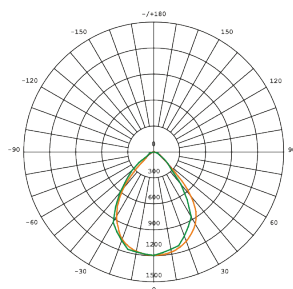

VIDEX®

90°

Ra ≥ 80

ON/OFF
20 000

IK07

30 000 h

Free

Not Dimmable

-20°C +50°C

Free

IP65

WARRANTY 2 YEARS

NEUTRAL WHITE
5000K

Neutral White / Neutralny biały / Neutralni bila / Blanc neuter / Neutrálna biela / Neutraal wit / Semleges feher / Nevtralno bela / Neutralno bijela / Neutralweiß / Alb neutru / Neutralus balta / Neitrāls balta / Neutraalne valge / Нейтрално бяла / Bianco neutro.

VIDEX-FLOOD-LED-LUCA-20W-NW

INDEX: VLE-F2e-205W

General parameters

Light source or containing product	Light source
Light source replaceable	no
Control gear replaceable	-

Type of light source

Energy class of the light source	F
Dimmable	no
Technology	LED

Electrical parameters

On-mode power (Pon)	20 W
Rated voltage, frequency	AC 220-240 V, 50/60 Hz
Cable length	20 cm
Rated current	96 mA
Input interface	Free wire ends
Electric shock protection class	I

Photometric parameters

Useful luminous flux (Φuse)	1800 Lm
Correlated color temperature	5000K (neutral white)
Peak luminous intensity	1350 cd
Beam angle	90°
Color rendering index (CRI)	Ra > 80
On/Off cycles	20000