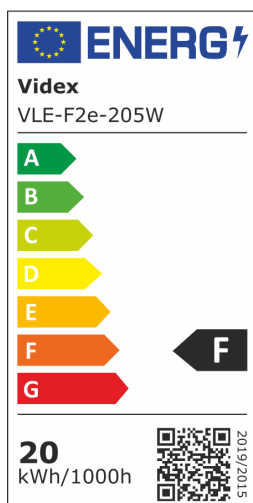

VIDEX®

90°

Ra ≥ 80

ON/OFF
20 000

IK07

30 000 h

Free

Not Dimmable

-20°C +50°C

Free

IP65

WARRANTY 2 YEARS

NEUTRAL WHITE
5000K

Neutral White / Neutralny biały / Neutralni bila / Blanc neuter / Neutrálna biela / Neutraal wit / Semleges feher / Nevtralno bela / Neutralno bijela / Neutralweiß / Alb neutru / Neutralus balta / Neitrāls balta / Neutraalne valge / Нейтрално бяла / Bianco neutro.

VIDEX-FLOOD-LED-LUCA-20W-NW

INDEX: VLE-F2e-205W

General parameters

Light source or containing product	Light source
Control gear replaceable	-
Light source replaceable	no

Type of light source

Energy class of the light source	F
Dimmable	no
Technology	LED

Electrical parameters

On-mode power (Pon)	20 W
Rated voltage, frequency	AC 220-240 V, 50/60 Hz
Cable length	20 cm
Rated current	96 mA
Input interface	Free wire ends
Electric shock protection class	I

Photometric parameters

Useful luminous flux (Φuse)	1800 Lm
Correlated color temperature	5000K (neutral white)
Peak luminous intensity	1350 cd
Beam angle	90°
Color rendering index (CRI)	Ra > 80
On/Off cycles	20000