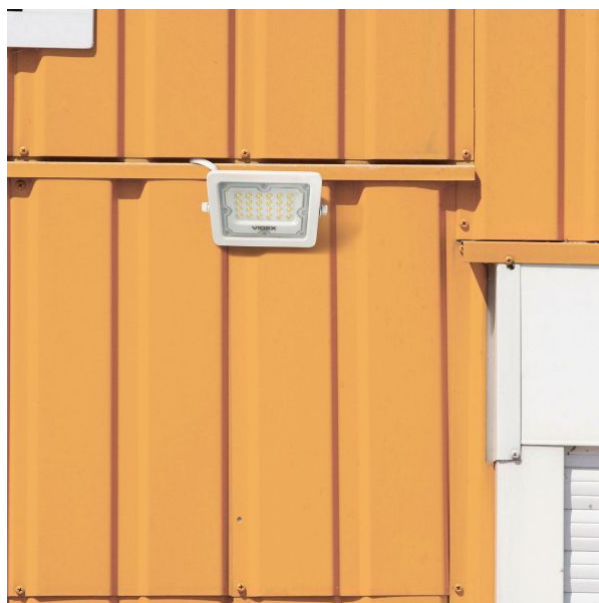

VIDEX®

VIDEX-FLOOD-LED-LUCA-20W-NW

INDEX: VLE-F2e-205W

We reserve the right to make technical changes. The data contained in this material is not legally binding.

Allegro opt Sp. z o.o., ul. Mierzeja Wiślana 11,
30-732 Krakow, Poland.