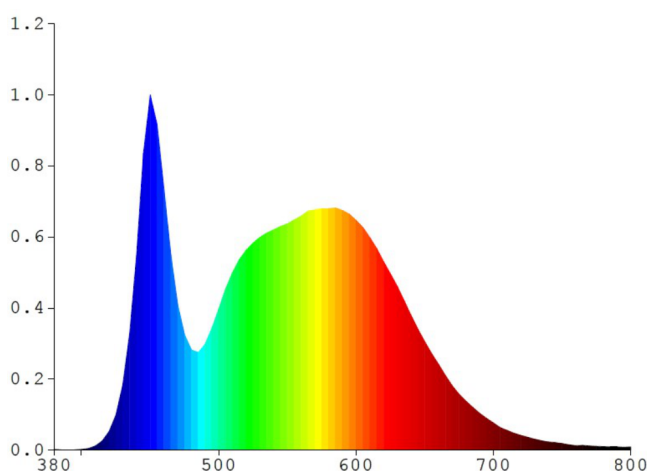

-20°C +50°C

Free

IP65

WARRANTY 2 YEARS

NEUTRAL WHITE
5000K

Neutral White / Neutralny biały / Neutralni bila / Blanc neuter / Neutrálna biela / Neutraal wit / Semleges feher / Nevtralno bela / Neutralno bijela / Neutralweiß / Alb neutru / Neutralus balta / Neitrāls balta / Neutraalne valge / Нейтрално бяла / Bianco neutro.

VIDEX-FLOOD-LED-LUCA-20W-NW

INDEX: VLE-F2e-205W

General parameters

Light source or containing product	Light source
Light source replaceable	no
Control gear replaceable	-

Type of light source

Energy class of the light source	F
Dimmable	no
Technology	LED

Useful luminous flux (Φuse)	1800 Lm
Correlated color temperature	5000K (neutral white)
Peak luminous intensity	1350 cd
Beam angle	90°
Color rendering index (CRI)	Ra > 80
On/Off cycles	20000

INDEX: VLE-F2e-205W