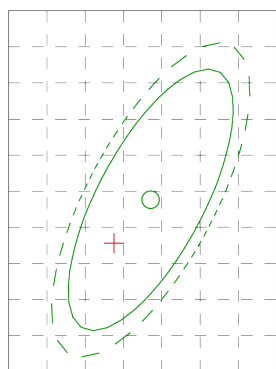

VIDEX®

90°

Ra ≥ 80

30 000 h

ON/OFF
20 000

IK07

Free

-20°C +50°C

Not Dimmable

Free

IP65

WARRANTY 2 YEARS

NEUTRAL WHITE

5000K

Neutral White / Neutralny biały / Neutralni bila / Blanc neuter / Neutrálna biela / Neutraal wit / Semleges feher / Nevtralno bela / Neutralno bijela / Neutralweiß / Alb neutru / Neutralus balta / Neitrāls balta / Neutraalne valge / Нейтрално бяла / Bianco neutro.

VIDEX-FLOOD-LED-LUCA-20W-NW

INDEX: VLE-F2e-205W

General parameters

Control gear replaceable	-
Light source replaceable	no

Type of light source

Energy class of the light source	F
Dimmable	no
Technology	LED

Electrical parameters

On-mode power (Pon)	20 W
Rated voltage, frequency	AC 220-240 V, 50/60 Hz
Cable length	20 cm
Rated current	96 mA
Input interface	Free wire ends
Electric shock protection class	I

Photometric parameters

Useful luminous flux of the light source (Φuse)	1800 Lm
Correlated color temperature	5000K (neutral white)
Peak luminous intensity	1350 cd
Beam angle	90°
Color rendering index (CRI)	Ra > 80
Lifetime	30000 h
On/Off cycles	20000