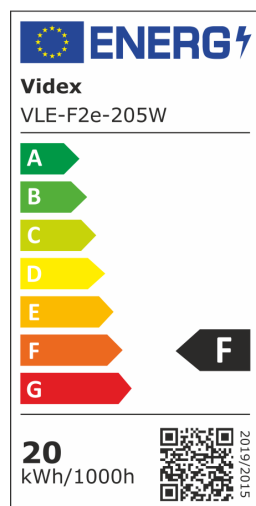

NEUTRAL WHITE

5000K

Neutral White / Neutralny biały / Neutralni bila / Blanc neuter / Neutrálna biela / Neutraal wit / Semleges feher / Nevtralno bela / Neutralno bijela / Neutralweiß / Alb neutru / Neutralus balta / Neitrāls balta / Neutraalne valge / Нейтрално бяла / Bianco neutro.

VIDEX-FLOOD-LED-LUCA-20W-NW

INDEX: VLE-F2e-205W

General parameters

Control gear replaceable	-
Light source replaceable	no

Type of light source

Energy class of the light source	F
Dimmable	no
Technology	LED

Electrical parameters

On-mode power (Pon)	20 W
Rated voltage, frequency	AC 220-240 V, 50/60 Hz
Cable length	20 cm
Rated current	96 mA
Input interface	Free wire ends
Electric shock protection class	I

Photometric parameters

Useful luminous flux of the contained light source (Φuse)	1800 Lm
Correlated color temperature	5000K (neutral white)
Peak luminous intensity	1350 cd
Beam angle	90°
Color rendering index (CRI)	Ra > 80
Lifetime	30000 h
On/Off cycles	20000