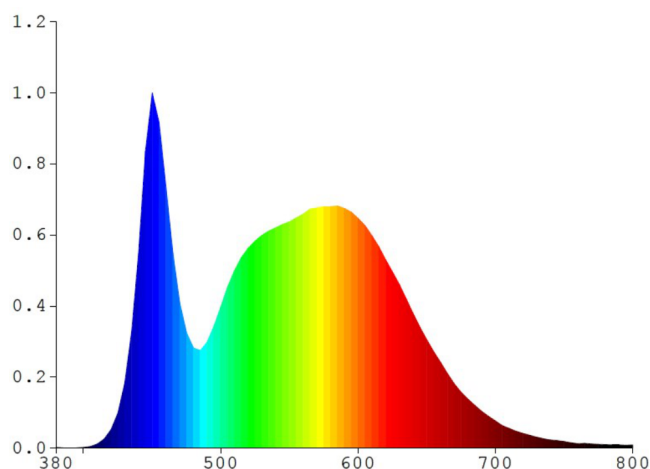

NEUTRAL WHITE

5000K

Neutral White / Neutralny biały / Neutralni bila / Blanc neuter / Neutrálna biela / Neutraal wit / Semleges feher / Nevtralno bela / Neutralno bijela / Neutralweiß / Alb neutru / Neutralus balta / Neitrāls balta / Neutraalne valge / Нейтрално бяла / Bianco neutro.

VIDEX-FLOOD-LED-LUCA-20W-NW

INDEX: VLE-F2e-205W

General parameters

Control gear replaceable	-
Light source replaceable	no

Type of light source

Energy class of the light source	F
Dimmable	no
Technology	LED

Electrical parameters

On-mode power (Pon)	20 W
Rated voltage, frequency	AC 220-240 V, 50/60 Hz
Cable length	20 cm
Rated current	96 mA
Input interface	Free wire ends
Electric shock protection class	I

Photometric parameters

Useful luminous flux of the contained light source (Φuse)	1800 Lm
Correlated color temperature	5000K (neutral white)
Peak luminous intensity	1350 cd
Beam angle	90°
Color rendering index (CRI)	Ra > 80
Lifetime	30000 h
On/Off cycles	20000