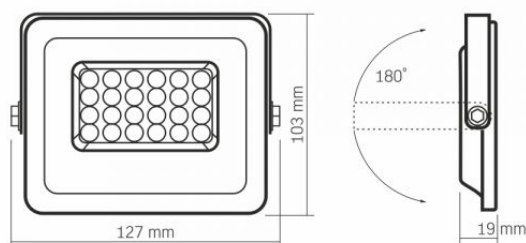

VIDEX®

VIDEX-FLOOD-LED-LUCA-20W-NW

INDEX: VLE-F2e-205W

We reserve the right to make technical changes. The data contained in this material is not legally binding.

Allegra Opt Sp. z o.o., Handlowa 23, 05-120 Legionowo, Poland.

Date: 8.09.2024