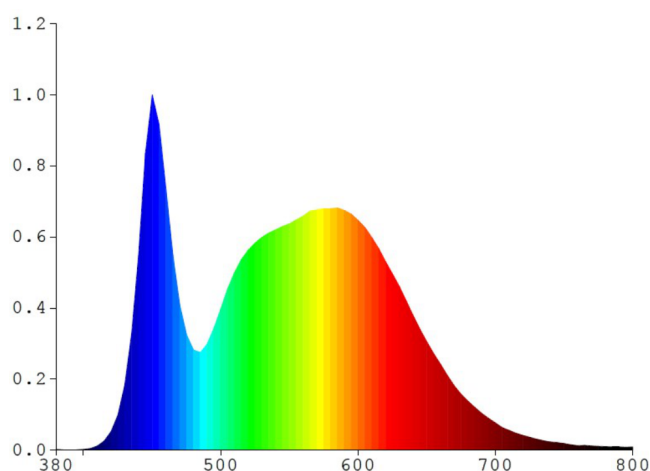

VIDEX®

90°

Ra ≥ 80

ON/OFF
20 000

IK07

30 000 h

Free

Not Dimmable

-20°C +50°C

Free

IP65

WARRANTY 2 YEARS

NEUTRAL WHITE
5000K

Neutral White / Neutralny biały / Neutralni bila / Blanc neuter / Neutrálna biela / Neutraal wit / Semleges feher / Nevtralno bela / Neutralno bijela / Neutralweiß / Alb neutru / Neutralus balta / Neitrāls balta / Neutraalne valge / Нейтрално бяла / Bianco neutro.

VIDEX-FLOOD-LED-LUCA-20W-NW

INDEX: VLE-F2e-205W

General parameters

Light source or containing product	Light source
Control gear replaceable	-
Light source replaceable	no

Type of light source

Energy class of the light source	F
Dimmable	no
Technology	LED

Electrical parameters

On-mode power (Pon)	20 W
Rated voltage, frequency	AC 220-240 V, 50/60 Hz
Cable length	20 cm
Rated current	96 mA
Input interface	Free wire ends
Electric shock protection class	I

Photometric parameters

Useful luminous flux (Φuse)	1800 Lm
Correlated color temperature	5000K (neutral white)
Peak luminous intensity	1350 cd
Beam angle	90°
Color rendering index (CRI)	Ra > 80
On/Off cycles	20000