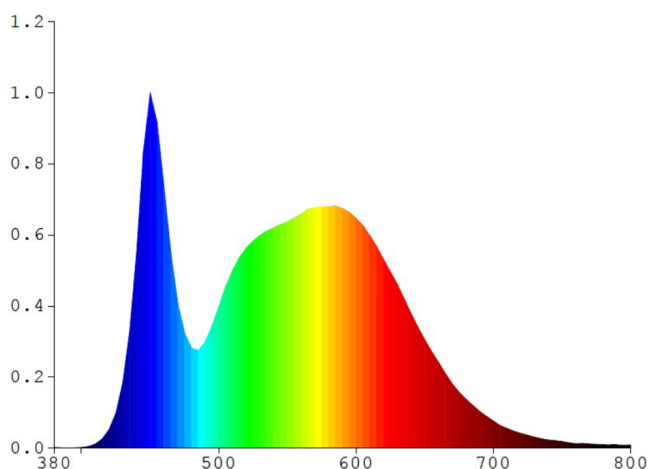

VIDEX®

90°

Ra ≥ 80

30 000 h

ON/OFF
20 000

IK07

Free

Not Dimmable

Free

IP65

WARRANTY 2 YEARS

NEUTRAL WHITE

5000K

Neutral White / Neutralny biały / Neutralni bila / Blanc neuter / Neutrálna biela / Neutraal wit / Semleges feher / Nevtralno bela / Neutralno bijela / Neutralweiß / Alb neutru / Neutralus balta / Neitrāls balta / Neutraalne valge / Нейтрално бяла / Bianco neutro.

VIDEX-FLOOD-LED-LUCA-20W-NW

INDEX: VLE-F2e-205W

General parameters

Control gear replaceable	-
Light source replaceable	no

Type of light source

Energy class of the light source	F
Dimmable	no
Technology	LED

Electrical parameters

On-mode power (Pon)	20 W
Rated voltage, frequency	AC 220-240 V, 50/60 Hz
Cable length	20 cm
Rated current	96 mA
Input interface	Free wire ends
Electric shock protection class	I

Photometric parameters

Useful luminous flux of the light source (Φuse)	1800 Lm
Correlated color temperature	5000K (neutral white)
Peak luminous intensity	1350 cd
Beam angle	90°
Color rendering index (CRI)	Ra > 80
Lifetime	30000 h
On/Off cycles	20000