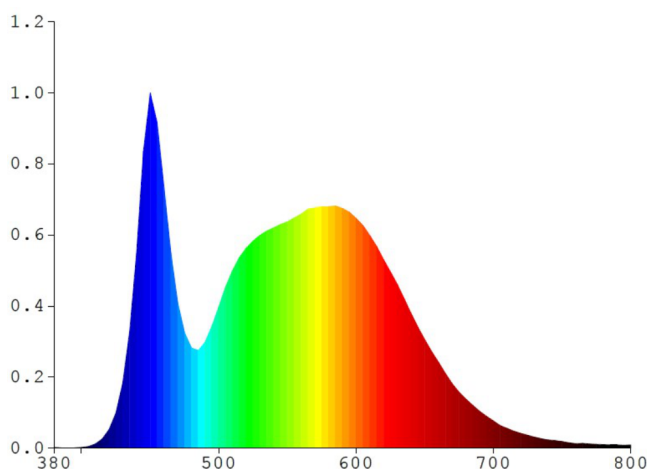

VIDEX®

90°

Ra ≥ 80

30 000 h

ON/OFF
20 000

IK07

Free

-20°C +50°C

Not Dimmable

Free

IP65

WARRANTY 2 YEARS

NEUTRAL WHITE

5000K

Neutral White / Neutralny biały / Neutralni bila / Blanc neuter / Neutrálna biela / Neutraal wit / Semleges feher / Nevtralno bela / Neutralno bijela / Neutralweiß / Alb neutru / Neutralus balta / Neitrāls balta / Neutraalne valge / Нейтрално бяла / Bianco neutro.

VIDEX-FLOOD-LED-LUCA-20W-NW

INDEX: VLE-F2e-205W

General parameters

Control gear replaceable	-
Light source replaceable	no

Type of light source

Energy class of the light source	F
Dimmable	no
Technology	LED

Electrical parameters

On-mode power (Pon)	20 W
Rated voltage, frequency	AC 220-240 V, 50/60 Hz
Cable length	20 cm
Rated current	96 mA
Input interface	Free wire ends
Electric shock protection class	I

Photometric parameters

Useful luminous flux of the light source (Φuse)	1800 Lm
Correlated color temperature	5000K (neutral white)
Peak luminous intensity	1350 cd
Beam angle	90°
Color rendering index (CRI)	Ra > 80
Lifetime	30000 h
On/Off cycles	20000