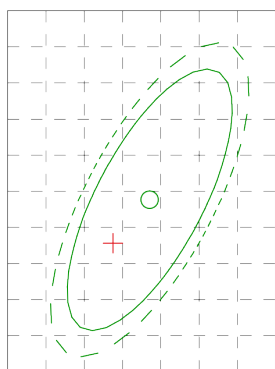

VIDEX®

90°

Ra ≥ 80

30 000 h

ON/OFF
20 000

IK07

Free

Not Dimmable

Free

IP65

WARRANTY 2 YEARS

NEUTRAL WHITE

5000K

Neutral White / Neutralny biały / Neutralni bila / Blanc neuter / Neutrálna biela / Neutraal wit / Semleges feher / Nevtralno bela / Neutralno bijela / Neutralweiß / Alb neutru / Neutralus balta / Neitrāls balta / Neutraalne valge / Нейтрално бяла / Bianco neutro.

VIDEX-FLOOD-LED-LUCA-20W-NW

INDEX: VLE-F2e-205W

General parameters

Control gear replaceable	-
Light source replaceable	no

Type of light source

Energy class of the light source	F
Dimmable	no
Technology	LED

Electrical parameters

On-mode power (Pon)	20 W
Rated voltage, frequency	AC 220-240 V, 50/60 Hz
Cable length	20 cm
Rated current	96 mA
Input interface	Free wire ends
Electric shock protection class	I

Photometric parameters

Useful luminous flux of the light source (Φuse)	1800 Lm
Correlated color temperature	5000K (neutral white)
Peak luminous intensity	1350 cd
Beam angle	90°
Color rendering index (CRI)	Ra > 80
Lifetime	30000 h
On/Off cycles	20000