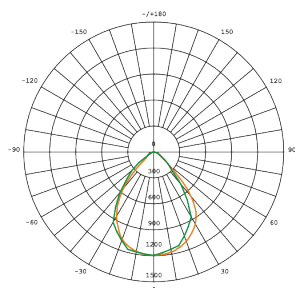

VIDEX®

90°

Ra ≥ 80

30 000 h

ON/OFF
20 000

IK07

Free

-20°C +50°C

Not Dimmable

Free

IP65

WARRANTY 2 YEARS

NEUTRAL WHITE

5000K

Neutral White / Neutralny biały / Neutralni bila / Blanc neuter / Neutrálna biela / Neutraal wit / Semleges feher / Nevtralno bela / Neutralno bijela / Neutralweiß / Alb neutru / Neutralus balta / Neitrāls balta / Neutraalne valge / Нейтрално бяла / Bianco neutro.

VIDEX-FLOOD-LED-LUCA-20W-NW

INDEX: VLE-F2e-205W

General parameters

Control gear replaceable	-
Light source replaceable	no

Type of light source

Energy class of the light source	F
Dimmable	no
Technology	LED

Electrical parameters

On-mode power (Pon)	20 W
Rated voltage, frequency	AC 220-240 V, 50/60 Hz
Cable length	20 cm
Rated current	96 mA
Input interface	Free wire ends
Electric shock protection class	I

Photometric parameters

Useful luminous flux of the light source (Φuse)	1800 Lm
Correlated color temperature	5000K (neutral white)
Peak luminous intensity	1350 cd
Beam angle	90°
Color rendering index (CRI)	Ra > 80
Lifetime	30000 h
On/Off cycles	20000