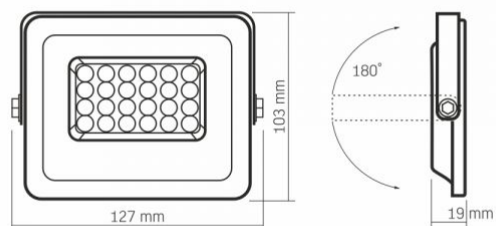

VIDEX®

VIDEX-FLOOD-LED-LUCA-20W-NW

INDEX: VLE-F2e-205W

We reserve the right to make technical changes. The data contained in this material is not legally binding.

Allegro opt Sp. z o.o., ul. Mierzeja Wiślana 11,
30-732 Krakow, Poland.