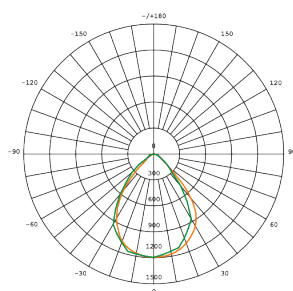

VIDEX®

90°

Ra ≥ 80

ON/OFF
20 000

IK07

30 000 h

Free

Not Dimmable

-20°C +50°C

Free

IP65

WARRANTY 2 YEARS

NEUTRAL WHITE
5000K

Neutral White / Neutralny biały / Neutralni bila / Blanc neuter / Neutrálna biela / Neutraal wit / Semleges feher / Nevtralno bela / Neutralno bijela / Neutralweiß / Alb neutru / Neutralus balta / Neitrāls balta / Neutraalne valge / Нейтрално бяла / Bianco neutro.

VIDEX-FLOOD-LED-LUCA-20W-NW

INDEX: VLE-F2e-205W

General parameters

Light source or containing product	Light source
Control gear replaceable	-
Light source replaceable	no

Type of light source

Energy class of the light source	F
Dimmable	no
Technology	LED

Electrical parameters

On-mode power (Pon)	20 W
Rated voltage, frequency	AC 220-240 V, 50/60 Hz
Cable length	20 cm
Rated current	96 mA
Input interface	Free wire ends
Electric shock protection class	I

Photometric parameters

Useful luminous flux (Φuse)	1800 Lm
Correlated color temperature	5000K (neutral white)
Peak luminous intensity	1350 cd
Beam angle	90°
Color rendering index (CRI)	Ra > 80
On/Off cycles	20000