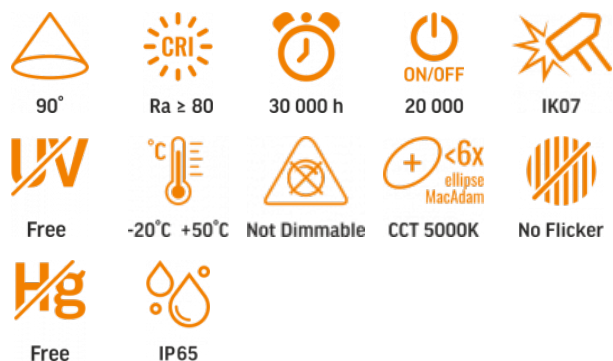

VIDEX®

WARRANTY 2 YEARS

NEUTRAL WHITE ☐

5000K ☐

Neutral White / Neutralny biały / Neutralni bila / Blanc neuter / Neutrálna biela / Neutraal wit / Semleges feher / Nevtralno bela / Neutralno bijela / Neutralweiß / Alb neutru / Neutralus balta / Neitrāls balta / Neutraalne valge / Нейтрално бяла / Bianco neutro.

General parameters

Control gear replaceable	-
Light source replaceable	no
Light source or containing product	Light source

Type of light source

Energy class of the light source	F
Dimmable	no
Directional or non-directional light source	DLS
Mains or non-mains light source	MLS
Connected light source (cls)	no
Colour-tuneable light source (CTLS)	no

VIDEX-FLOOD-LED-LUCA-10W-NW

INDEX: VLE-F2e-105W

High luminance light source	No
Anti-glare shield	No
Technology	LED

Electrical parameters

On-mode power (Pon)	10 W
Rated voltage, frequency	AC 220-240 V, 50/60 Hz
Cable length	20 cm
Rated current	48 mA
Input interface	Free wire ends
Electric shock protection class	I
Energy consumption in on-mode of the light source (kWh/1000h)	10
Displacement factor (cos φ1)	0.5
Survival factor	0.9

Photometric parameters

Useful luminous flux of the light source (Φuse)	900 Lm
Correlated color temperature	5000K (neutral white)
Peak luminous intensity	600 cd
Beam angle	90°
Color rendering index (CRI)	Ra > 80
Lifetime	30000 h
On/Off cycles	20000
Useful luminous flux of the light source reference	in a wide cone (120°)