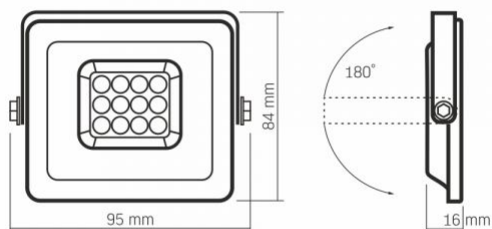

INDEX: VLE-F2e-105W

We reserve the right to make technical changes. The data contained in this material is not legally binding.

Allegro opt Sp. z o.o., ul. Mierzeja Wiślana 11,
30-732 Krakow, Poland.

- The product must be used outdoors
- Protection against electric shock class I. A product in which the means of protection against electric shock, in addition to the main insulation, is an additional protective circuit connected to the grounding of the power supply network
- Minimum distance from the illuminated object
  0,5 m
- The product can be installed and used in/on normally flammable surfaces
- The product meets the requirements of EU directives
- It is forbidden to throw away waste equipment marked with the symbol of a crossed-out bin with other waste
- Rated beam angle
  90°
- Ra > 80 - color rendering index
- Rated On/off cycles
  20 000
- The product withstands a medium impact (e.g., from a blunt object)
  IK07
- Nominal lifetime (hours)
  30 000 h
- The product does not emit ultraviolet light
  Free
- The product is incompatible with light regulators
  Not Dimmable
- Operating temperatures range
  -20°C +50°C
- The flickering of the light does not exceed the permissible level
  No Flicker
- Colour consistency in MacAdam ellipses (SDCM)
  CCT 5000K
- The product does not contain mercury
  Free
- Class of protection against dust and moisture. The product has full protection against dust and water jets from all directions
  IP65