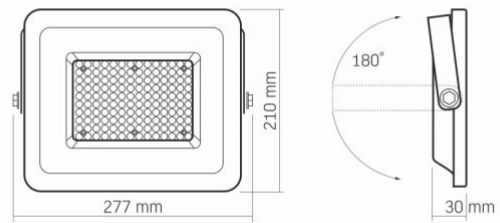

VIDEX®

VIDEX-FLOOD-LED-LUCA-100W-NW

INDEX: VLE-F2e-1005W

We reserve the right to make technical changes. The data contained in this material is not legally binding.

Allegro opt Sp. z o.o., ul. Mierzeja Wiślana 11,
30-732 Krakow, Poland.