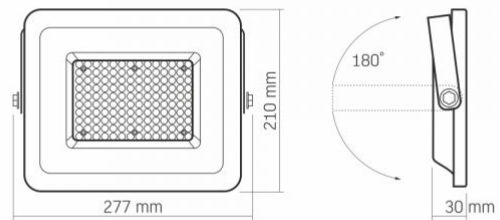

VIDEX®

VIDEX-FLOOD-LED-LUCA-100W-NW

INDEX: VLE-F2e-1005W

We reserve the right to make technical changes. The data contained in this material is not legally binding.

Allegro opt Sp. z o.o., ul. Mierzeja Wiślana 11,
30-732 Krakow, Poland.