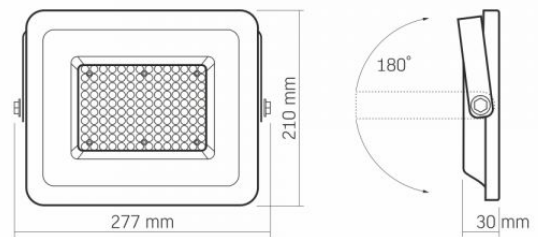

Additional information

Place of installation	Ceiling, Flat surface, Wall
Vertical adjustment range	180°
Place of application	outdoor
Impact protection	IK07
Housing colour	White
Minimum distance from the illuminated object	0.5 m
Diffuser material	Polycarbonate (PC)
Ultraviolet radiation	no
Motion sensor	no
Operating temperature range	-20° +50°C
Mercury content	Does not contain

VIDEX®

VIDEX-FLOOD-LED-LUCA-100W-NW

INDEX: VLE-F2e-1005W

Ingress protection IP65

Housing material Aluminum alloy

Dimensions

EAN 5904405541135

Height 210 mm

Width 277 mm

Depth 30 mm

Outer box 10 pcs.

INDEX: VLE-F2e-1005W

We reserve the right to make technical changes. The data contained in this material is not legally binding.

Allegro opt Sp. z o.o., ul. Mierzeja Wiślana 11,
30-732 Krakow, Poland.