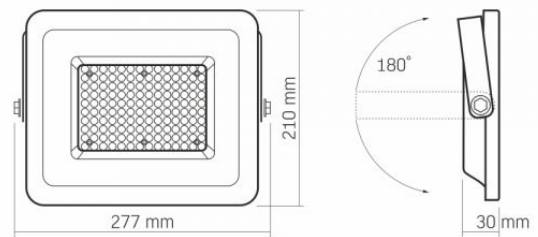

Additional information

Place of installation	Ceiling, Flat surface, Wall
Vertical adjustment range	180°
Place of application	outdoor
Housing colour	White
Impact protection	IK07
Minimum distance from the illuminated object	0.5 m
Diffuser material	Polycarbonate (PC)
Ultraviolet radiation	no
Motion sensor	no
Operating temperature range	-20° +50°C
Mercury content	Does not contain

VIDEX®

VIDEX-FLOOD-LED-LUCA-100W-NW

INDEX: VLE-F2e-1005W

Ingress protection IP65

Housing material Aluminum alloy

Dimensions

EAN 5904405541135

Height 210 mm

Width 277 mm

Depth 30 mm

Outer box 10 pcs.

INDEX: VLE-F2e-1005W

We reserve the right to make technical changes. The data contained in this material is not legally binding.

Allegro opt Sp. z o.o., ul. Mierzeja Wiślana 11,
30-732 Krakow, Poland.