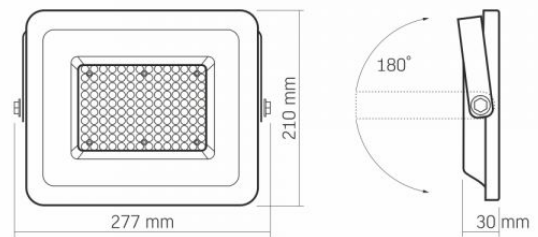

INDEX: VLE-F2e-1005W

We reserve the right to make technical changes. The data contained in this material is not legally binding.

Allegro opt Sp. z o.o., ul. Mierzeja Wiślana 11,
30-732 Krakow, Poland.