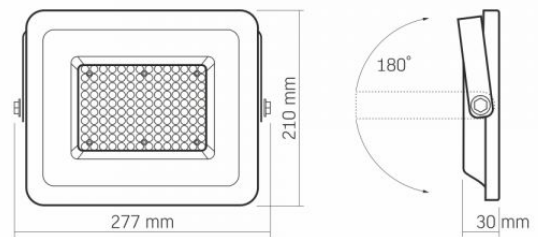

Additional information

Vertical adjustment range	180°
Place of installation	Ceiling, Flat surface, Wall
Place of application	outdoor
Housing colour	White
Impact protection	IK07
Minimum distance from the illuminated object	0.5 m
Diffuser material	PC
Ultraviolet radiation	no
Motion sensor	no
Operating temperature range	-20° +50°C
Mercury content	Does not contain

VIDEX®

VIDEX-FLOOD-LED-LUCA-100W-NW

INDEX: VLE-F2e-1005W

Ingress protection IP65

Housing material Aluminum alloy

Dimensions

EAN 5904405541135

Height 210 mm

Width 277 mm

Depth 30 mm

Outer box 10 pcs.

INDEX: VLE-F2e-1005W

We reserve the right to make technical changes. The data contained in this material is not legally binding.

Allegro Opt Sp. z o.o., Handlowa 23, 05-120 Legionowo, Poland.