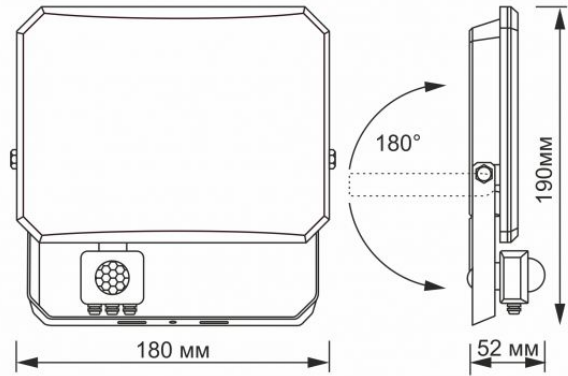

INDEX: VLE-F3-0505B-S

We reserve the right to make technical changes. The data contained in this material is not legally binding.

Allegro opt Sp. z o.o., ul. Mierzeja Wiślana 11,
30-732 Krakow, Poland.