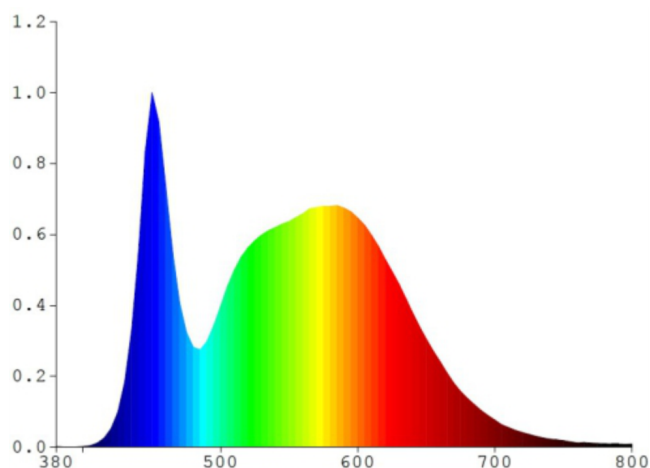

VIDEX®

Ra ≥ 80

30 000 h

ON/OFF

20 000

IK07

Free

-20° +40°C

Not Dimmable

+ <6x
ellipse
MacAdam

CCT 5000K

No Flicker

Free

IP65

WARRANTY 2 YEARS

NEUTRAL WHITE

Neutral White / Neutralny biały / Neutralni bila / Blanc neuter / Neutrálna biela / Neutraal wit / Semleges feher / Nevtralno bela / Neutrarno bijela / Neutralweiß / Alb neutru / Neutralus balta / Neitrāls balta / Neutraalne valge / Нейтрално бяла / Bianco neutro.

General parameters

Control gear replaceable	no
Light source replaceable	no
Light source or containing product	Light source

VIDEX-FLOOD-LED-F3-PIR-50W-5K

INDEX: VLE-F3-0505B-S

Type of light source

Energy class of the light source	F
Dimmable	no
Directional or non-directional light source	DLS
Mains or non-mains light source	MLS
Connected light source (cls)	no
Colour-tuneable light source (CTLS)	no
High luminance light source	No
Anti-glare shield	No
Technology	LED

Electrical parameters

On-mode power (Pon)	50 W
Rated voltage, frequency	AC 220-240 V, 50/60 Hz
Cable length	20 cm
Rated current	250 mA
Input interface	Free wire ends
Electric shock protection class	I
Displacement factor (cos φ1)	0.9
Energy consumption in on-mode of the light source (kWh/1000h)	50
Survival factor	0.9

Photometric parameters

Useful luminous flux of the light source (Φuse)	4100 Lm