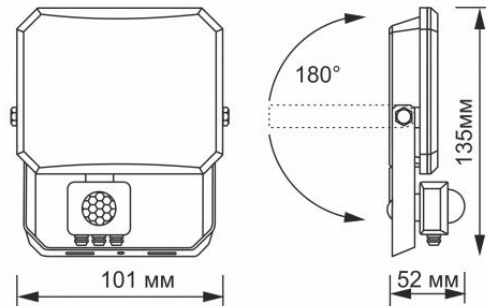

INDEX: VLE-F3-0205B-S

We reserve the right to make technical changes. The data contained in this material is not legally binding.

Allegro opt Sp. z o.o., ul. Mierzeja Wiślana 11,
30-732 Krakow, Poland.