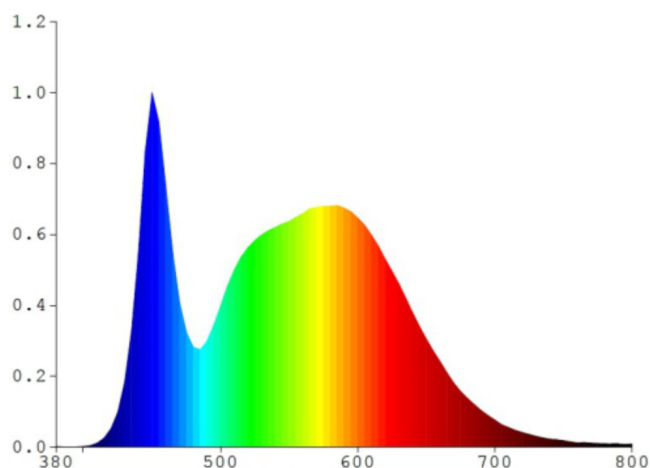

VIDEX®

Ra ≥ 80

30 000 h

ON/OFF

20 000

IK07

Free

-20° +40°C

Not Dimmable

+ <6x
ellipse
MacAdam

CCT 5000K

No Flicker

Free

IP65

WARRANTY 2 YEARS

NEUTRAL WHITE

5000K

Neutral White / Neutralny biały / Neutralni bila / Blanc neuter / Neutrálna biela / Neutraal wit / Semleges feher / Nevtralno bela / Neutrarno bijela / Neutralweiß / Alb neutru / Neutralus balta / Neitrāls balta / Neutraalne valge / Нейтрално бяла / Bianco neutro.

General parameters

Control gear replaceable	no
Light source replaceable	no
Light source or containing product	Light source

VIDEX-FLOOD-LED-F3-PIR-20W-5K

INDEX: VLE-F3-0205B-S

Type of light source

Energy class of the light source	F
Dimmable	no
Directional or non-directional light source	DLS
Mains or non-mains light source	MLS
Connected light source (cls)	no
Colour-tuneable light source (CTLS)	no
High luminance light source	No
Anti-glare shield	No
Technology	LED

Electrical parameters

On-mode power (Pon)	20 W
Rated voltage, frequency	AC 220-240 V, 50/60 Hz
Cable length	20 cm
Rated current	100 mA
Input interface	Free wire ends
Electric shock protection class	I
Displacement factor (cos φ1)	0.9
Energy consumption in on-mode of the light source (kWh/1000h)	20
Survival factor	0.9

Photometric parameters

Useful luminous flux of the light source (Φuse)	1600 Lm