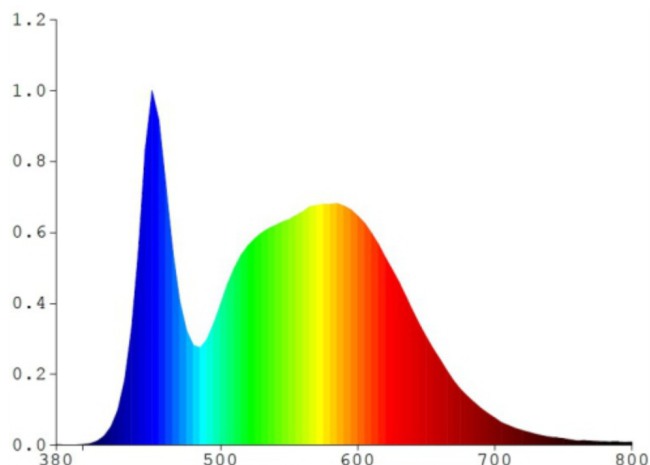

VIDEX®

VIDEX-FLOOD-LED-F3-50W-5K

INDEX: VLE-F3-0505B

Ra ≥ 80

30 000 h

ON/OFF

20 000

IK07

Free

Not Dimmable

-20°C +50°C

<6x ellipse MacAdam

No Flicker

Free

IP65

WARRANTY 2 YEARS

NEUTRAL WHITE

5000K

Neutral White / Neutralny biały / Neutralni bila / Blanc neuter / Neutrálna biela / Neutraal wit / Semleges feher / Nevtralno bela / Neutralno bijela / Neutralweiß / Alb neutru / Neutralus balta / Neitrāls balta / Neutraalne valge / Нейтрално бяла / Bianco neutro.

General parameters

Light source or containing product	Light source
Control gear replaceable	no
Light source replaceable	no

Type of light source

Energy class of the light source	F
Dimmable	no
Directional (DLS) or non-directional (NDLS) light source	DLS
Connected light source (cls)	no
Color-tunable light source	no
Mains (MLS) or non-mains (NMLS) light source	MLS
High luminance light source	No
Anti-glare shield	No
Technology	LED

Electrical parameters

On-mode power (Pon)	50 W
Rated voltage, frequency	AC 220-240 V, 50/60 Hz
Cable length	20 cm
Rated current	250 mA
Input interface	Free wire ends
Electric shock protection class	I
Energy consumption in on-mode of the light source (kWh/1000h)	50
Displacement factor (cos φ1)	0.9
Survival factor	0.9

Photometric parameters

Luminous flux	4750 Lm
Useful luminous flux (Φuse)	4100 Lm