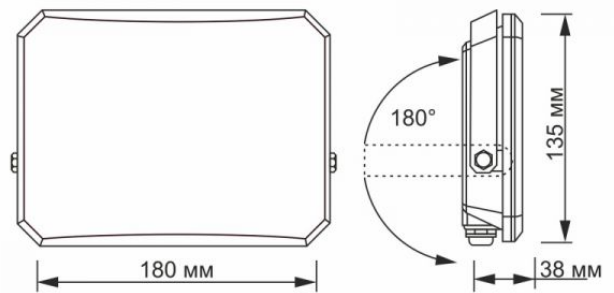

INDEX: VLE-F3-0505B

We reserve the right to make technical changes. The data contained in this material is not legally binding.

Allegro opt Sp. z o.o., ul. Mierzeja Wiślana 11,
30-732 Krakow, Poland.