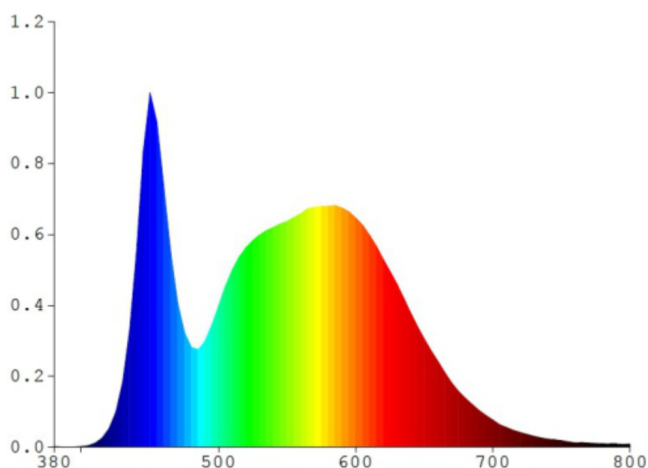

VIDEX®

Ra ≥ 80

30 000 h

ON/OFF

20 000

IK07

Free

-20°C +50°C

Not Dimmable

+ <6x ellipse MacAdam

CCT 5000K

No Flicker

Free

IP65

WARRANTY 2 YEARS

NEUTRAL WHITE

Neutral White / Neutralny biały / Neutralni bila / Blanc neuter / Neutrálna biela / Neutraal wit / Semleges feher / Nevtralno bela / Neutrálno bijela / Neutralweiß / Alb neutru / Neutralus balta / Neitrāls balta / Neutraalne valge / Неутрално бяла / Bianco neutro.

General parameters

Light source or containing product	Light source
Control gear replaceable	no
Light source replaceable	no

VIDEX-FLOOD-LED-F3-50W-5K

INDEX: VLE-F3-0505B

Type of light source

Energy class of the light source	F
Dimmable	no
Directional (DLS) or non-directional (NDLS) light source	DLS
Connected light source (cls)	no
Color-tunable light source	no
Mains (MLS) or non-mains (NMLS) light source	MLS
High luminance light source	No
Anti-glare shield	No
Technology	LED

Electrical parameters

On-mode power (Pon)	50 W
Rated voltage, frequency	AC 220-240 V, 50/60 Hz
Cable length	20 cm
Rated current	250 mA
Input interface	Free wire ends
Electric shock protection class	I
Energy consumption in on-mode of the light source (kWh/1000h)	50
Displacement factor (cos φ1)	0.9
Survival factor	0.9

Photometric parameters

Useful luminous flux of the contained light source (Φuse)	4100 Lm