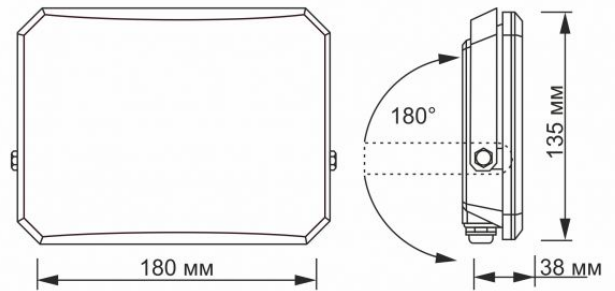

INDEX: VLE-F3-0505B

We reserve the right to make technical changes. The data contained in this material is not legally binding.

Allegro opt Sp. z o.o., ul. Mierzeja Wiślana 11,
30-732 Krakow, Poland.