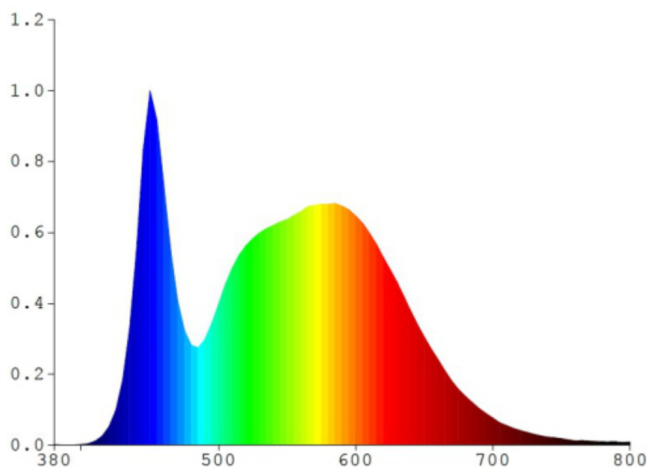

VIDEX®

Ra ≥ 80

30 000 h

ON/OFF
20 000

IK07

Free

-20°C +50°C

Not Dimmable

+ <6x
ellipse
MacAdam

CCT 5000K

No Flicker

Free

IP65

WARRANTY 2 YEARS

NEUTRAL WHITE

Neutral White / Neutralny biały / Neutralni bila / Blanc neuter / Neutrálna biela / Neutraal wit / Semleges feher / Nevtralno bela / Neutrarno bijela / Neutralweiß / Alb neutru / Neutralus balta / Neitrāls balta / Neutraalne valge / Нейтрално бяла / Bianco neutro.

General parameters

Control gear replaceable	no
Light source replaceable	no
Light source or containing product	Light source

VIDEX-FLOOD-LED-F3-50W-5K

INDEX: VLE-F3-0505B

Type of light source

Energy class of the light source	F
Dimmable	no
Directional or non-directional light source	DLS
Mains or non-mains light source	MLS
Connected light source (cls)	no
Colour-tuneable light source (CTLS)	no
High luminance light source	No
Anti-glare shield	No
Technology	LED

Electrical parameters

On-mode power (Pon)	50 W
Rated voltage, frequency	AC 220-240 V, 50/60 Hz
Cable length	20 cm
Rated current	250 mA
Input interface	Free wire ends
Electric shock protection class	I
Energy consumption in on-mode of the light source (kWh/1000h)	50
Displacement factor (cos φ1)	0.9
Survival factor	0.9

Photometric parameters

Useful luminous flux of the light source (Φuse)	4100 Lm