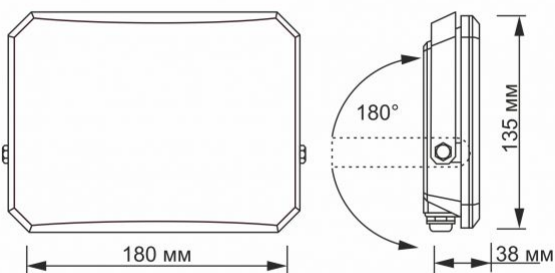

INDEX: VLE-F3-0505B

We reserve the right to make technical changes. The data contained in this material is not legally binding.

Allegro opt Sp. z o.o., ul. Mierzeja Wiślana 11,
30-732 Krakow, Poland.

The product must be used outdoors

Minimum distance from the illuminated object

Protection against electric shock class I. A product in which the means of protection against electric shock, in addition to the main insulation, is an additional protective circuit connected to the grounding of the power supply network

The product can be installed and used in/on normally flammable surfaces

Waste recycling after the end of the product's service life

The product meets the requirements of EU directives

It is forbidden to throw away waste equipment marked with the symbol of a crossed-out bin with other waste

— Ra > 80 - color rendering index

— Nominal lifetime (hours)

— Rated On/off cycles

— The product withstands a medium impact (e.g., from a blunt object)

— The product does not emit ultraviolet light

— The product is incompatible with light regulators

— Operating temperatures range

— Colour consistency in MacAdam ellipses (SDCM)
CCT 5000K

— The flickering of the light does not exceed the permissible level

— The product does not contain mercury

— Class of protection against dust and moisture.
The product has full protection against dust and water jets from all directions