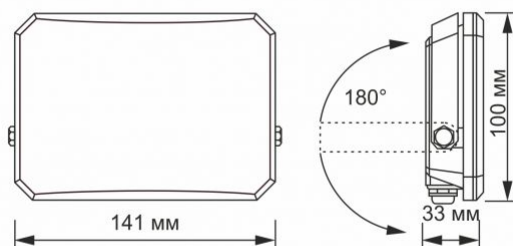

INDEX: VLE-F3-0305B

We reserve the right to make technical changes. The data contained in this material is not legally binding.

Allegro opt Sp. z o.o., ul. Mierzeja Wiślana 11,
30-732 Krakow, Poland.

The product must be used outdoors

Protection against electric shock class I. A product in which the means of protection against electric shock, in addition to the main insulation, is an additional protective circuit connected to the grounding of the power supply network

Minimum distance from the illuminated object

The product can be installed and used in/on normally flammable surfaces

Waste recycling after the end of the product's service life

The product meets the requirements of EU directives

It is forbidden to throw away waste equipment marked with the symbol of a crossed-out bin with other waste

Ra > 80

— Ra > 80 - color rendering index

ON/OFF
20 000

— Rated On/off cycles

IK07

— The product withstands a medium impact (e.g., from a blunt object)

30 000 h

— Nominal lifetime (hours)

Free

— The product does not emit ultraviolet light

Not Dimmable

— The product is incompatible with light regulators

-20°C +50°C

— Operating temperatures range

No Flicker

— The flickering of the light does not exceed the permissible level

CCT 5000K

— Colour consistency in MacAdam ellipses (SDCM)

Free

— The product does not contain mercury

IP65

— Class of protection against dust and moisture.
The product has full protection against dust and water jets from all directions