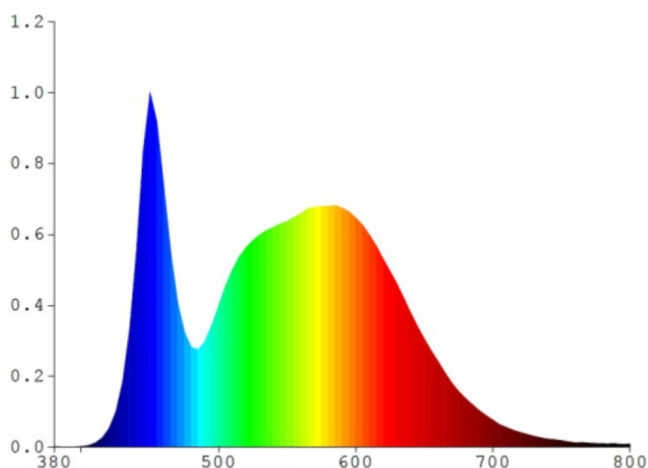

VIDEX®

Ra ≥ 80

30 000 h

ON/OFF

20 000

IK07

Free

-20°C +50°C

Not Dimmable

+ <6x ellipse MacAdam

CCT 5000K

No Flicker

Free

IP65

WARRANTY 2 YEARS

NEUTRAL WHITE

Neutral White / Neutralny biały / Neutralni bila / Blanc neuter / Neutrálna biela / Neutraal wit / Semleges feher / Nevtralno bela / Neutrarno bijela / Neutralweiß / Alb neutru / Neutralus balta / Neitrāls balta / Neutraalne valge / Нейтрално бяла / Bianco neutro.

General parameters

Control gear replaceable	no
Light source replaceable	no
Light source or containing product	Light source

VIDEX-FLOOD-LED-F3-30W-5K

INDEX: VLE-F3-0305B

Type of light source

Energy class of the light source	F
Dimmable	no
Directional (DLS) or non-directional (NDLS) light source	DLS
Mains (MLS) or non-mains (NMLS) light source	MLS
Connected light source (cls)	no
Color-tunable light source	no
High luminance light source	No
Anti-glare shield	No
Technology	LED

Electrical parameters

On-mode power (Pon)	30 W
Rated voltage, frequency	AC 220-240 V, 50/60 Hz
Cable length	20 cm
Rated current	150 mA
Input interface	Free wire ends
Electric shock protection class	I
Energy consumption in on-mode of the light source (kWh/1000h)	30
Displacement factor (cos φ1)	0.9
Survival factor	0.9

Photometric parameters

Useful luminous flux of the light source (Φuse)	2400 Lm