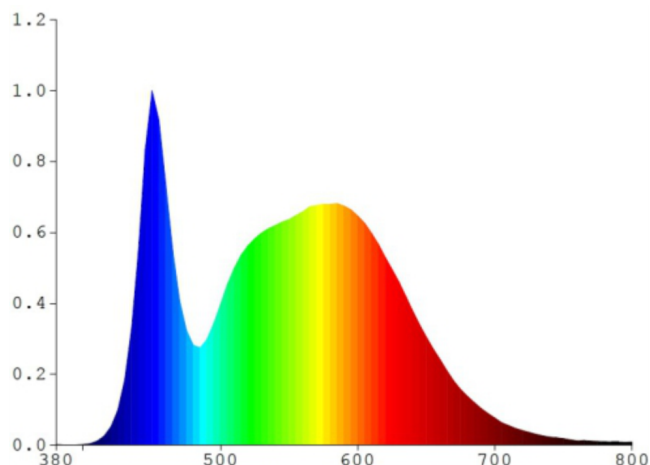

VIDEX®

VIDEX-FLOOD-LED-F3-30W-5K

INDEX: VLE-F3-0305B

Ra ≥ 80

30 000 h

ON/OFF

20 000

IK07

Free

-20°C +50°C

Not Dimmable

<6x ellipse MacAdam

CCT 5000K

No Flicker

Free

IP65

WARRANTY 2 YEARS

NEUTRAL WHITE

5000K

Neutral White / Neutralny biały / Neutralni bila / Blanc neuter / Neutrálna biela / Neutraal wit / Semleges feher / Nevtralno bela / Neutralno bijela / Neutralweiß / Alb neutru / Neutralus balta / Neitrāls balta / Neutraalne valge / Неутрално бяла / Bianco neutro.

General parameters

Light source or containing product	Light source
Control gear replaceable	no
Light source replaceable	no

Type of light source

Energy class of the light source	F
Dimmable	no
Directional (DLS) or non-directional (NDLS) light source	DLS
Connected light source (cls)	no
Color-tunable light source	no
Mains (MLS) or non-mains (NMLS) light source	MLS
High luminance light source	No
Anti-glare shield	No
Technology	LED

Electrical parameters

On-mode power (Pon)	30 W
Rated voltage, frequency	AC 220-240 V, 50/60 Hz
Cable length	20 cm
Rated current	150 mA
Input interface	Free wire ends
Electric shock protection class	I
Energy consumption in on-mode of the light source (kWh/1000h)	30
Displacement factor (cos φ1)	0.9
Survival factor	0.9

Photometric parameters

Useful luminous flux of the contained light source (Φuse)	2400 Lm