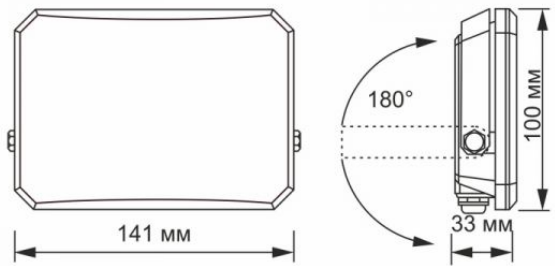

INDEX: VLE-F3-0305B

We reserve the right to make technical changes. The data contained in this material is not legally binding.

Allegro opt Sp. z o.o., ul. Mierzeja Wiślana 11,
30-732 Krakow, Poland.