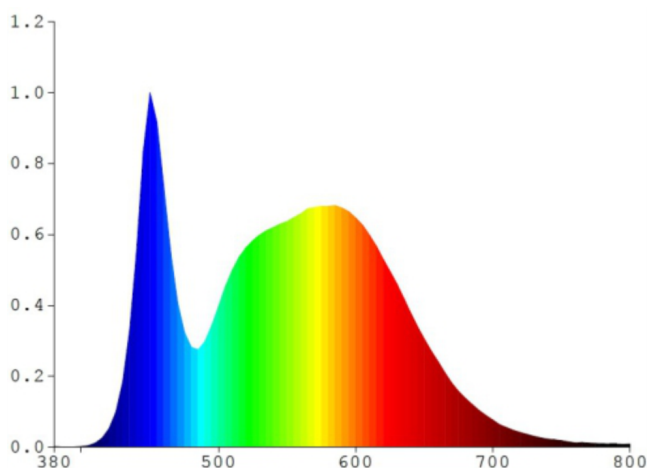

VIDEX®

Ra ≥ 80

30 000 h

ON/OFF

20 000

IK07

Free

-20°C +50°C

Not Dimmable

+ <6x ellipse MacAdam

CCT 5000K

No Flicker

Free

IP65

WARRANTY 2 YEARS

NEUTRAL WHITE

Neutral White / Neutralny biały / Neutralni bila / Blanc neuter / Neutrálna biela / Neutraal wit / Semleges feher / Nevtralno bela / Neutrarno bijela / Neutralweiß / Alb neutru / Neutralus balta / Neitrāls balta / Neutraalne valge / Неутрално бяла / Bianco neutro.

General parameters

Light source or containing product	Light source
Control gear replaceable	no
Light source replaceable	no

VIDEX-FLOOD-LED-F3-20W-5K

INDEX: VLE-F3-0205B

Type of light source

Energy class of the light source	F
Dimmable	no
Directional (DLS) or non-directional (NDLS) light source	DLS
Connected light source (cls)	no
Color-tunable light source	no
Mains (MLS) or non-mains (NMLS) light source	MLS
High luminance light source	No
Anti-glare shield	No
Technology	LED

Electrical parameters

On-mode power (Pon)	20 W
Rated voltage, frequency	AC 220-240 V, 50/60 Hz
Cable length	20 cm
Rated current	100 mA
Input interface	Free wire ends
Electric shock protection class	I
Energy consumption in on-mode of the light source (kWh/1000h)	20
Displacement factor (cos φ1)	0.9
Survival factor	0.9

Photometric parameters

Useful luminous flux of the contained light source (Φuse)	1600 Lm