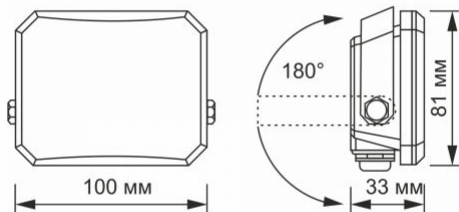

We reserve the right to make technical changes. The data contained in this material is not legally binding.