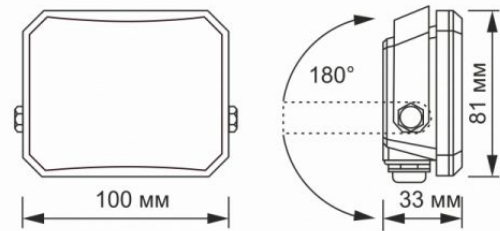

INDEX: VLE-F3-0205B

We reserve the right to make technical changes. The data contained in this material is not legally binding.

Allegro Opt Sp. z o.o., Handlowa 23, 05-120 Legionowo, Poland.