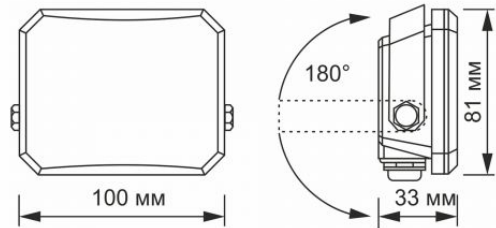

INDEX: VLE-F3-0205B

We reserve the right to make technical changes. The data contained in this material is not legally binding.

Allegro opt Sp. z o.o., ul. Mierzeja Wiślana 11,
30-732 Krakow, Poland.