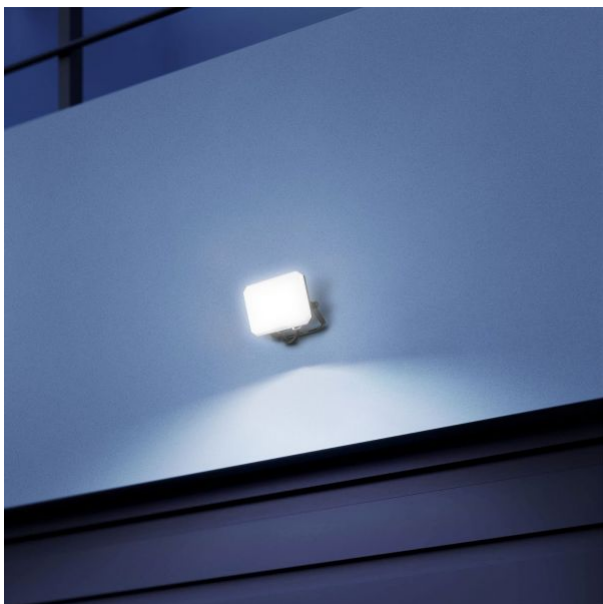

INDEX: VLE-F3-0205B

Allegro opt Sp. z o.o., ul. Mierzeja Wiślana 11,
30-732 Krakow, Poland.

The product must be used outdoors

Protection against electric shock class I. A product in which the means of protection against electric shock, in addition to the main insulation, is an additional protective circuit connected to the grounding of the power supply network

Minimum distance from the illuminated object

The product can be installed and used in/on normally flammable surfaces

Waste recycling after the end of the product's service life

The product meets the requirements of EU directives

It is forbidden to throw away waste equipment marked with the symbol of a crossed-out bin with other waste

Ra > 80

— Ra > 80 - color rendering index

20 000

— Rated On/off cycles

IK07

— The product withstands a medium impact (e.g., from a blunt object)

30 000 h

— Nominal lifetime (hours)

Free

— The product does not emit ultraviolet light

Not Dimmable

— The product is incompatible with light regulators

-20°C +50°C

— Operating temperatures range

No Flicker

— The flickering of the light does not exceed the permissible level

CCT 5000K

— Colour consistency in MacAdam ellipses (SDCM)

Free

— The product does not contain mercury

IP65

— Class of protection against dust and moisture.
The product has full protection against dust and water jets from all directions