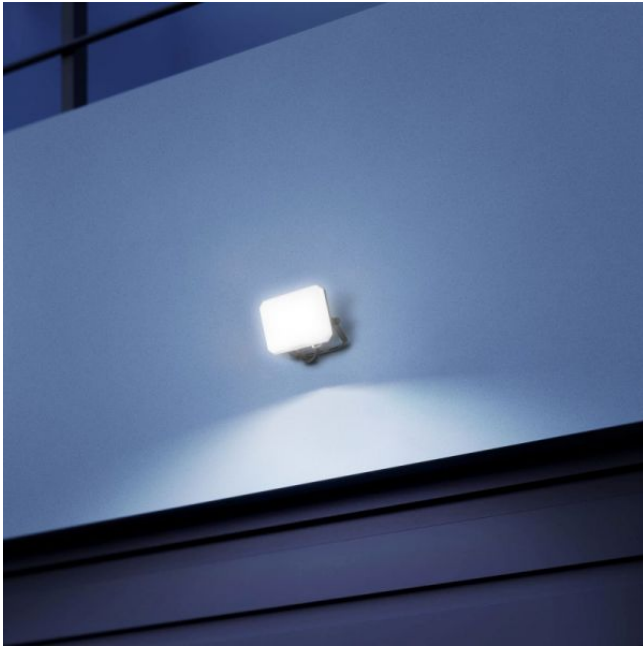

INDEX: VLE-F3-0205B

We reserve the right to make technical changes. The data contained in this material is not legally binding.

Allegro Opt Sp. z o.o., Handlowa 23, 05-120 Legionowo, Poland.