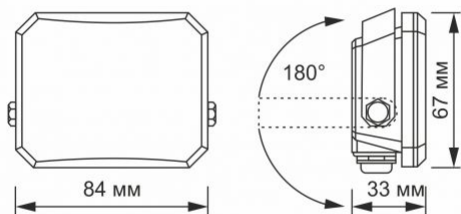

We reserve the right to make technical changes. The data contained in this material is not legally binding.