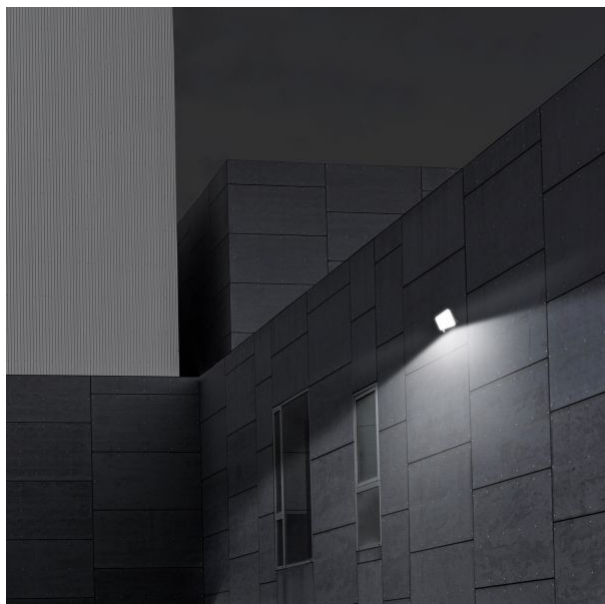

INDEX: VLE-F3-0105B

Allegro opt Sp. z o.o., ul. Mierzeja Wiślana 11,
30-732 Krakow, Poland.

The product must be used outdoors

Protection against electric shock class I. A product in which the means of protection against electric shock, in addition to the main insulation, is an additional protective circuit connected to the grounding of the power supply network

Minimum distance from the illuminated object

The product can be installed and used in/on normally flammable surfaces

Waste recycling after the end of the product's service life

The product meets the requirements of EU directives

It is forbidden to throw away waste equipment marked with the symbol of a crossed-out bin with other waste

— Ra > 80 - color rendering index

— Rated On/off cycles

— The product withstands a medium impact (e.g., from a blunt object)

— Nominal lifetime (hours)

— The product does not emit ultraviolet light

— The product is incompatible with light regulators

— Operating temperatures range

— The flickering of the light does not exceed the permissible level

— Colour consistency in MacAdam ellipses (SDCM)

— The product does not contain mercury

— Class of protection against dust and moisture.
The product has full protection against dust and water jets from all directions