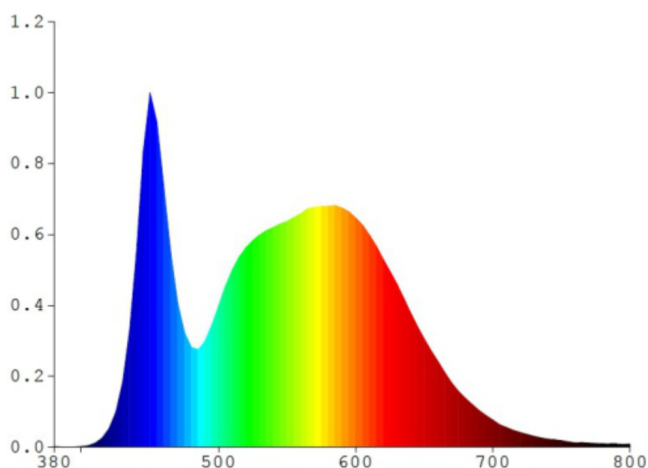

VIDEX®

Ra ≥ 80

30 000 h

ON/OFF

20 000

IK07

Free

-20°C +50°C

Not Dimmable

+ <6x
ellipse
MacAdam

CCT 5000K

No Flicker

Free

IP65

WARRANTY 2 YEARS

NEUTRAL WHITE

Neutral White / Neutralny biały / Neutralni bila / Blanc neuter / Neutrálna biela / Neutraal wit / Semleges feher / Nevtralno bela / Neutrarno bijela / Neutralweiß / Alb neutru / Neutralus balta / Neitrāls balta / Neutraalne valge / Неутрално бяла / Bianco neutro.

General parameters

Control gear replaceable	no
Light source replaceable	no
Light source or containing product	Light source

VIDEX-FLOOD-LED-F3-100W-5K

INDEX: VLE-F3-1005B

Type of light source

Energy class of the light source	F
Dimmable	no
Directional (DLS) or non-directional (NDLS) light source	DLS
Mains (MLS) or non-mains (NMLS) light source	MLS
Connected light source (cls)	no
Color-tunable light source	no
High luminance light source	No
Anti-glare shield	No
Technology	LED

Electrical parameters

On-mode power (Pon)	100 W
Rated voltage, frequency	AC 220-240 V, 50/60 Hz
Cable length	20 cm
Rated current	500 mA
Input interface	Free wire ends
Electric shock protection class	I
Energy consumption in on-mode of the light source (kWh/1000h)	100
Displacement factor (cos φ1)	0.9
Survival factor	0.9

Photometric parameters

Useful luminous flux of the light source (Φ_{use})	8200 Lm