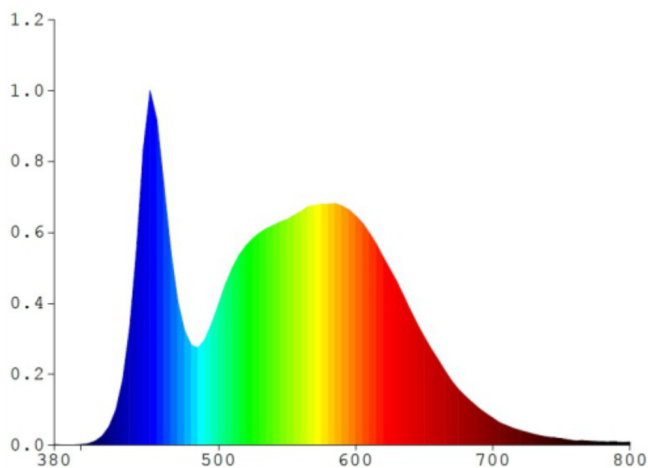

VIDEX®

Ra ≥ 80

30 000 h

ON/OFF

20 000

IK07

Free

-20°C +50°C

Not Dimmable

+ <6x ellipse MacAdam

CCT 5000K

No Flicker

Free

IP65

WARRANTY 2 YEARS

NEUTRAL WHITE

Neutral White / Neutralny biały / Neutralni bila / Blanc neuter / Neutrálna biela / Neutraal wit / Semleges feher / Nevtralno bela / Neutrarno bijela / Neutralweiß / Alb neutru / Neutralus balta / Neitrāls balta / Neutraalne valge / Неутрално бяла / Bianco neutro.

General parameters

Light source or containing product	Light source
Control gear replaceable	no
Light source replaceable	no

VIDEX-FLOOD-LED-F3-100W-5K

INDEX: VLE-F3-1005B

Type of light source

Energy class of the light source	F
Dimmable	no
Directional (DLS) or non-directional (NDLS) light source	DLS
Connected light source (cls)	no
Color-tunable light source	no
Mains (MLS) or non-mains (NMLS) light source	MLS
High luminance light source	No
Anti-glare shield	No
Technology	LED

Electrical parameters

On-mode power (Pon)	100 W
Rated voltage, frequency	AC 220-240 V, 50/60 Hz
Cable length	20 cm
Rated current	500 mA
Input interface	Free wire ends
Electric shock protection class	I
Energy consumption in on-mode of the light source (kWh/1000h)	100
Displacement factor (cos φ1)	0.9
Survival factor	0.9

Photometric parameters

Useful luminous flux of the contained light source (Φuse)	8200 Lm