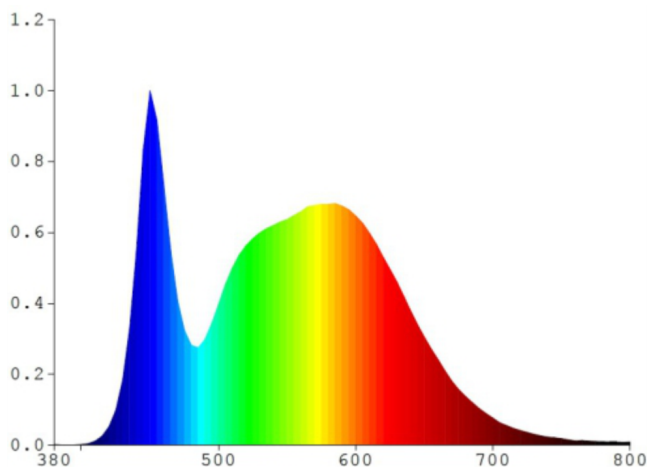

VIDEX®

VIDEX-FLOOD-LED-F3-100W-5K

INDEX: VLE-F3-1005B

Ra ≥ 80

20 000

IK07

30 000 h

Free

Not Dimmable

-20°C +50°C

No Flicker

CCT 5000K

Free

IP65

WARRANTY 2 YEARS

NEUTRAL WHITE

5000K

Neutral White / Neutralny biały / Neutralni bila / Blanc neuter / Neutrálna biela / Neutraal wit / Semleges feher / Nevtralno bela / Neutralno bijela / Neutralweiß / Alb neutru / Neutralus balta / Neitrāls balta / Neutraalne valge / Нейтрално бяла / Bianco neutro.

General parameters

Light source or containing product	Light source
Control gear replaceable	no
Light source replaceable	no

Type of light source

Energy class of the light source	F
Dimmable	no
Directional (DLS) or non-directional (NDLS) light source	DLS
Connected light source (cls)	no
Color-tunable light source	no
Mains (MLS) or non-mains (NMLS) light source	MLS
High luminance light source	No
Anti-glare shield	No
Technology	LED

Electrical parameters

On-mode power (Pon)	100 W
Rated voltage, frequency	AC 220-240 V, 50/60 Hz
Cable length	20 cm
Rated current	500 mA
Input interface	Free wire ends
Electric shock protection class	I
Displacement factor (cos φ1)	0.9
Survival factor	0.9
Energy consumption in on-mode of the light source (kWh/1000h)	100

Photometric parameters

Luminous flux	9500 Lm
Useful luminous flux (Φuse)	8200 Lm