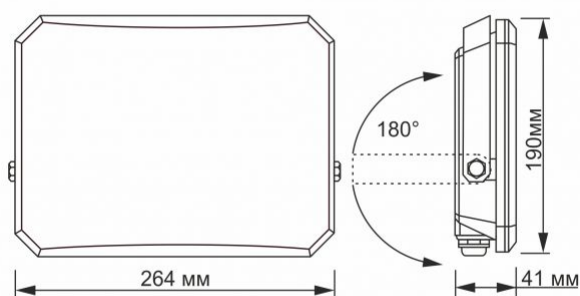

INDEX: VLE-F3-1005B

We reserve the right to make technical changes. The data contained in this material is not legally binding.

Allegro opt Sp. z o.o., ul. Mierzeja Wiślana 11,
30-732 Krakow, Poland.

The product must be used outdoors

Protection against electric shock class I. A product in which the means of protection against electric shock, in addition to the main insulation, is an additional protective circuit connected to the grounding of the power supply network

Minimum distance from the illuminated object

The product can be installed and used in/on normally flammable surfaces

Waste recycling after the end of the product's service life

The product meets the requirements of EU directives

It is forbidden to throw away waste equipment marked with the symbol of a crossed-out bin with other waste

Ra > 80

— Ra > 80 - color rendering index

20 000

— Rated On/off cycles

IK07

— The product withstands a medium impact (e.g., from a blunt object)

30 000 h

— Nominal lifetime (hours)

Free

— The product does not emit ultraviolet light

Not Dimmable

— The product is incompatible with light regulators

-20°C +50°C

— Operating temperatures range

No Flicker

— The flickering of the light does not exceed the permissible level

CCT 5000K

— Colour consistency in MacAdam ellipses (SDCM)

Free

— The product does not contain mercury

IP65

— Class of protection against dust and moisture. The product has full protection against dust and water jets from all directions