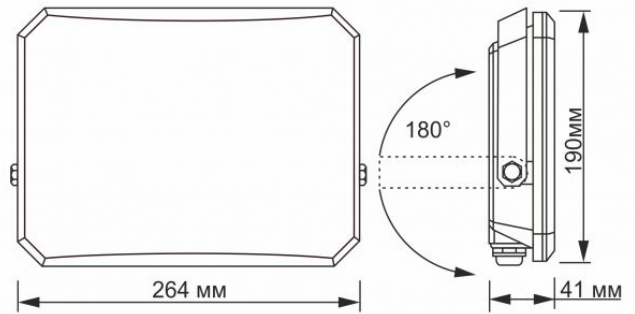

INDEX: VLE-F3-1005B

We reserve the right to make technical changes. The data contained in this material is not legally binding.

Allegro opt Sp. z o.o., ul. Mierzeja Wiślana 11,
30-732 Krakow, Poland.