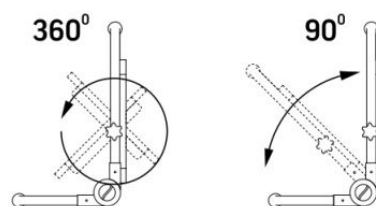

VIDEX®

VIDEX-FLOOD-LED-EMEKA-50W-NW

INDEX: VL-F2A-505

brightness
20%
up to 12 hours
of work

brightness
60%
up to 9 hours
of work

brightness
100%
up to 4 hours
of work

We reserve the right to make technical changes. The data contained in this material is not legally binding.

Allegro opt Sp. z o.o., ul. Mierzeja Wiślana 11,
30-732 Krakow, Poland.