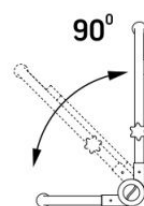

VIDEX®

VIDEX-FLOOD-LED-EMEKA-50W-NW

INDEX: VL-F2A-505

brightness
20%
up to 12 hours
of work

brightness
60%
up to 9 hours
of work

brightness
100%
up to 4 hours
of work

We reserve the right to make technical changes. The data contained in this material is not legally binding.

Allegro Opt Sp. z o.o., Handlowa 23, 05-120 Legionowo, Poland.