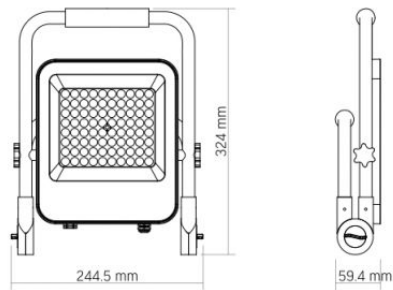

VIDEX®

VIDEX-FLOOD-LED-EMEKA-50W-NW

INDEX: VL-F2A-505

brightness
20%
up to 12 hours
of work

brightness
60%
up to 9 hours
of work

brightness
100%
up to 4 hours
of work

We reserve the right to make technical changes. The data contained in this material is not legally binding.

Allegro opt Sp. z o.o., ul. Mierzeja Wiślana 11,
30-732 Krakow, Poland.