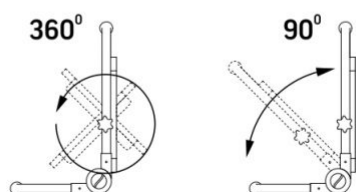

VIDEX®

VIDEX-FLOOD-LED-EMEKA-50W-NW

INDEX: VL-F2A-505

Allegro opt Sp. z o.o., ul. Mierzeja Wiślana 11,
30-732 Krakow, Poland.

We reserve the right to make technical changes. The data contained in this material is not legally binding.

- The product must be used indoors
- The product must be used outdoors
- Minimum distance from the illuminated object
  0,5 m
- Class III protection against electric shock - ensured by supplying a specific product with a safe very low voltage (SELV) without the risk of creating a voltage above safe levels
- The product can be installed and used in/on normally flammable surfaces
- The product meets the requirements of EU directives
- It is forbidden to throw away waste equipment marked with the symbol of a crossed-out bin with other waste
- Rated beam angle
  90°
- Ra > 80 - color rendering index
  Ra > 80
- Nominal lifetime (hours)
  30 000 h
- Rated On/off cycles
  20 000
- The product withstands a medium impact (e.g., from a blunt object)
  IK07
- The product does not emit ultraviolet light
  Free
- Operating temperatures range
  -20°C +50°C
- The product has 3-level brightness adjustment
  Dimmable
- Colour consistency in MacAdam ellipses (SDCM)
  CCT 6500K
- The product does not contain mercury
  Free
- Class of protection against dust and moisture.
  The product has full protection against dust and water jets from all directions
  IP65