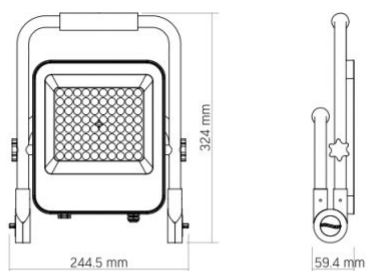

VIDEX®

VIDEX-FLOOD-LED-EMEKA-50W-NW

INDEX: VL-F2A-505

Allegro opt Sp. z o.o., ul. Mierzeja Wiślana 11,
30-732 Krakow, Poland.

We reserve the right to make technical changes. The data contained in this material is not legally binding.

- The product must be used indoors
- The product must be used outdoors
- Minimum distance from the illuminated object
  0,5 m
- Class III protection against electric shock - ensured by supplying a specific product with a safe very low voltage (SELV) without the risk of creating a voltage above safe levels
- The product can be installed and used in/on normally flammable surfaces
- The product meets the requirements of EU directives
- It is forbidden to throw away waste equipment marked with the symbol of a crossed-out bin with other waste
- Rated beam angle
  90°
- Ra > 80 - color rendering index
  Ra > 80
- Nominal lifetime (hours)
  30 000 h
- Rated On/off cycles
  20 000
- The product withstands a medium impact (e.g., from a blunt object)
  IK07
- The product does not emit ultraviolet light
  Free
- Operating temperatures range
  -20°C +50°C
- The product has 3-level brightness adjustment
  Dimmable
- Colour consistency in MacAdam ellipses (SDCM)
  CCT 6500K
- The product does not contain mercury
  Free
- Class of protection against dust and moisture.
  The product has full protection against dust and water jets from all directions
  IP65