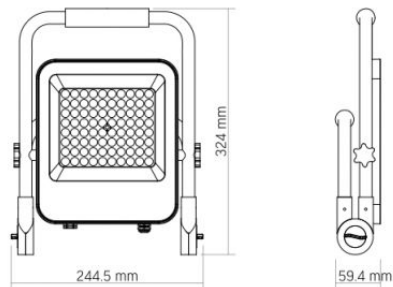

VIDEX®

VIDEX-FLOOD-LED-EMEKA-50W-NW

INDEX: VL-F2A-505

brightness
20%
up to 12 hours
of work

brightness
60%
up to 9 hours
of work

brightness
100%
up to 4 hours
of work

We reserve the right to make technical changes. The data contained in this material is not legally binding.

Allegro Opt Sp. z o.o., Handlowa 23, 05-120 Legionowo, Poland.