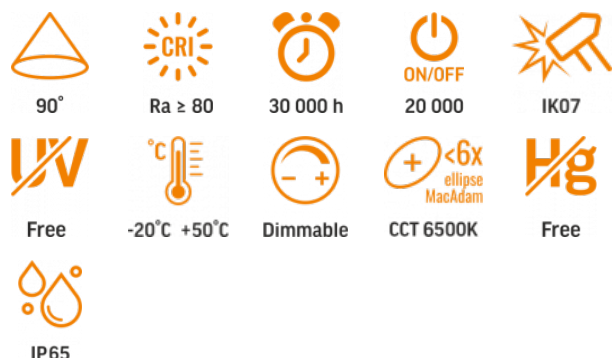

VIDEX®

WARRANTY 2 YEARS

NEUTRAL WHITE
5000K

Neutral White / Neutralny biały / Neutralni bila / Blanc neuter / Neutrálna biela / Neutraal wit / Semleges feher / Nevtralno bela / Neutralno bijela / Neutralweiß / Alb neutru / Neutralus balta / Neitrāls balta / Neutraalne valge / Нейтрално бяла / Bianco neutro.

General parameters

Control gear replaceable	-
Light source replaceable	no

Type of light source

Dimmable	3-step
Directional or non-directional light source	-
Mains or non-mains light source	-
Colour-tuneable light source (CTLS)	-
Technology	LED

Electrical parameters

On-mode power (Pon)	50 W

VIDEX-FLOOD-LED-EMEKA-50W-NW

INDEX: VL-F2A-505

Rated voltage, frequency	DC 5V, 2A
Cable length	1.5 m
Rated current	2 A
Input interface	AC adapter
Electric shock protection class	III
Displacement factor (cos φ1)	-
Survival factor	1

Photometric parameters

Useful luminous flux of the light source (Φuse)	1600 Lm
Correlated color temperature	5000K (neutral white)
Peak luminous intensity	-
Beam angle	90°
Color rendering index (CRI)	Ra > 80
Lifetime	30000 h
On/Off cycles	20000
Chromaticity coordinates (x)	0.34
Chromaticity coordinates (y)	0.359
R9 colour rendering index value	>0
The lumen maintenance factor	≥96%
Colour consistency in MacAdam ellipses (SDCM)	<6 (6500K)
Stroboscopic effect metric (SVM)	-
Flicker metric (Pst LM)	-
CRI Min	Ra 80
CRI Max	Ra 88