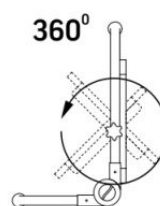

VIDEX®

VIDEX-FLOOD-LED-EMEKA-50W-NW

INDEX: VL-F2A-505

brightness
20%
up to 12 hours
of work

brightness
60%
up to 9 hours
of work

brightness
100%
up to 4 hours
of work

We reserve the right to make technical changes. The data contained in this material is not legally binding.

Allegro Opt Sp. z o.o., Handlowa 23, 05-120 Legionowo, Poland.