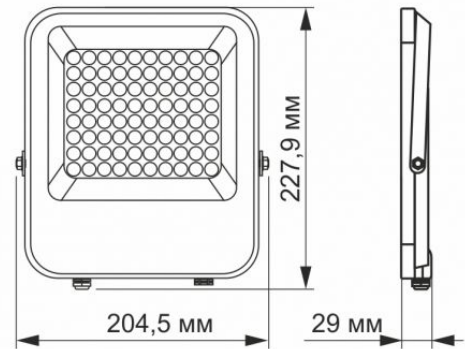

INDEX: VL-F2-505G

Flicker metric (Pst LM)	≤1
Stroboscopic effect metric (SVM)	outdoor use

Additional information

Place of installation	Ceiling, Flat surface, Wall
Vertical adjustment range	180°
Place of application	outdoor
Housing colour	Gray
Impact protection	IK07
Minimum distance from the illuminated object	0.5 m
Diffuser material	PC
Ultraviolet radiation	no
Motion sensor	no
Operating temperature range	-20° +50°C
Suitable for installation in normally flammable surfaces	yes
Mercury content	Does not contain
Ingress protection	IP65
Housing material	Aluminum

Dimensions

EAN	5904405542125
Height	227.9 mm
Width	204.5 mm
Depth	29 mm
Outer box	20 pcs.

In the package

1 pc.

INDEX: VL-F2-505G

We reserve the right to make technical changes. The data contained in this material is not legally binding.