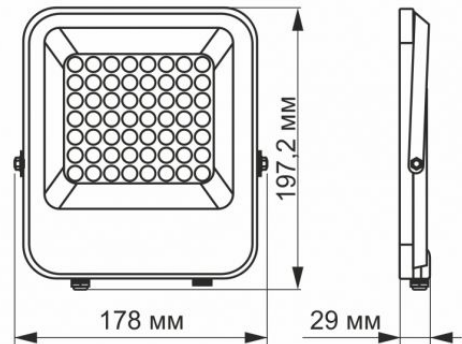

Photometric parameters

Useful luminous flux of the light source (Φuse)	3900 Lm
Correlated color temperature	5000K (neutral white)
Peak luminous intensity	2450 cd
Beam angle	90°
Color rendering index (CRI)	Ra > 80
Lifetime	30000 h
On/Off cycles	20000
Useful luminous flux of the light source reference	in a wide cone (120°)
Chromaticity coordinates (x)	0.34
Chromaticity coordinates (y)	0.359
R9 colour rendering index value	>0
The lumen maintenance factor	≥96%
Colour consistency in MacAdam ellipses (SDCM)	<6 (6500K)

INDEX: VL-F2-305G

Flicker metric (Pst LM)	≤1
Stroboscopic effect metric (SVM)	outdoor use

Additional information

Vertical adjustment range	180°
Place of installation	Ceiling, Flat surface, Wall
Place of application	outdoor
Housing colour	Gray
Impact protection	IK07
Minimum distance from the illuminated object	0.5 m
Diffuser material	PC
Ultraviolet radiation	no
Motion sensor	no
Operating temperature range	-20° +50°C
Suitable for installation in normally flammable surfaces	yes
Mercury content	Does not contain
Ingress protection	IP65
Housing material	Aluminum

Dimensions

EAN	5904405542118
Height	197.2 mm
Depth	29 mm
Width	178 mm
Outer box	20 pcs.

In the package

1 pc.

INDEX: VL-F2-305G

We reserve the right to make technical changes. The data contained in this material is not legally binding.