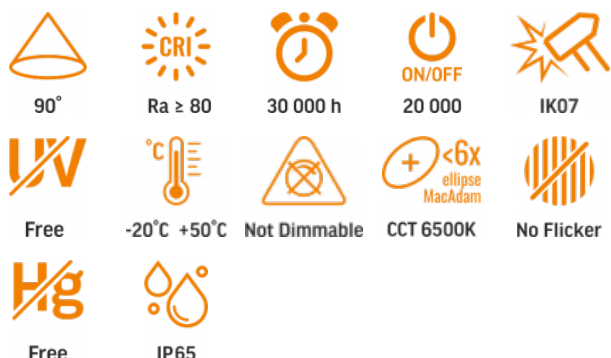

VIDEX®

VIDEX-FLOOD-LED-DAVIS-30W-NW

INDEX: VL-F2-305G

WARRANTY 3 YEARS

Neutral White / Neutralny biały / Neutralni bila / Blanc neuter / Neutrálna biela / Neutraal wit / Semleges feher / Nevtralno bela / Neutralno bijela / Neutralweiß / Alb neutru / Neutralus balta / Neitrāls balta / Neutraalne valge / Нейтрално бяла / Bianco neutro.

General parameters

Control gear replaceable	no
Light source replaceable	no
Light source or containing product	Light source

Type of light source

Energy class of the light source	D
Dimmable	no
Directional (DLS) or non-directional (NDLS) light source	DLS
Mains (MLS) or non-mains (NMLS) light source	MLS
Connected light source (cls)	no
Color-tunable light source	no
Technology	LED

Electrical parameters

On-mode power (Pon)	30 W
Rated voltage, frequency	AC 220-240 V, 50/60 Hz
Cable length	30 cm
Rated current	140 mA
Input interface	Free wire ends
Electric shock protection class	I
Energy consumption in on-mode of the light source (kWh/1000h)	30
Displacement factor (cos φ1)	0.5
Survival factor	0.9

Photometric parameters

Useful luminous flux of the contained light source (Φuse)	3900 Lm
Correlated color temperature	5000K (neutral white)
Peak luminous intensity	2450 cd
Beam angle	90°
Color rendering index (CRI)	Ra > 80
Lifetime	30000 h
On/Off cycles	20000
Useful luminous flux of the light source reference	in a wide cone (120°)
Chromaticity coordinates (x)	0.34
Chromaticity coordinates (y)	0.359
R9 colour rendering index value	>0