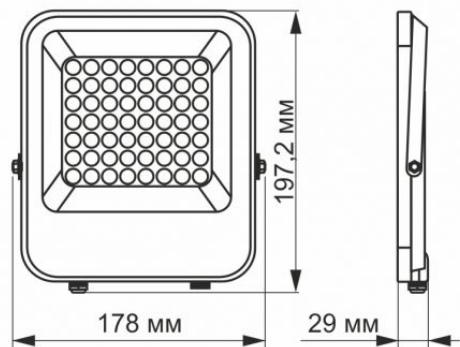

Photometric parameters

Useful luminous flux of the contained light source (Φuse)	3900 Lm
Correlated color temperature	5000K (neutral white)
Peak luminous intensity	2450 cd
Beam angle	90°
Color rendering index (CRI)	Ra > 80
Lifetime	30000 h
On/Off cycles	20000
Useful luminous flux of the light source reference	in a wide cone (120°)
Chromaticity coordinates (x)	0.34
Chromaticity coordinates (y)	0.359
R9 colour rendering index value	>0

INDEX: VL-F2-305G

The lumen maintenance factor	≥96%
Colour consistency in MacAdam ellipses (SDCM)	<6 (6500K)
Flicker metric (Pst LM)	≤1
Stroboscopic effect metric (SVM)	outdoor use

Depth	29 mm
In the package	1 pc.
Outer box	20 pcs.

Additional information

Place of installation	Ceiling, Flat surface, Wall
Vertical adjustment range	180°
Place of application	outdoor
Housing colour	Gray
Impact protection	IK07
Minimum distance from the illuminated object	0.5 m
Diffuser material	Polycarbonate (PC)
Ultraviolet radiation	no
Motion sensor	no
Operating temperature range	-20° +50°C
Suitable for installation in normally flammable surfaces	yes
Mercury content	Does not contain
Ingress protection	IP65
Housing material	Aluminum

Dimensions

EAN	5904405542118
Height	197.2 mm
Width	178 mm

INDEX: VL-F2-305G

We reserve the right to make technical changes. The data contained in this material is not legally binding.

Allegro opt Sp. z o.o., ul. Mierzeja Wiślana 11,
30-732 Krakow, Poland.