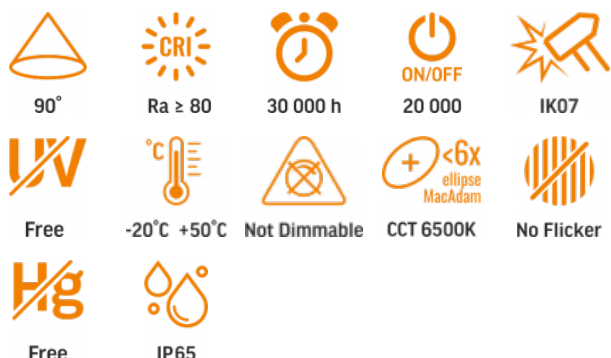

TECHNICAL CARD

LED Floodlight

Pursuant to the provisions of the WEEE Act, it is forbidden to put waste equipment marked with the symbol of a crossed out bin together with other waste. The user, wishing to get rid of electronic and electrical equipment, is obliged to return it to a waste equipment collection point. There are no hazardous components in the equipment that have a particularly negative impact on the environment and human health.

VIDEX®

VIDEX-FLOOD-LED-DAVIS-30W-NW

INDEX: VL-F2-305G

WARRANTY 3 YEARS

Neutral White / Neutralny biały / Neutralni bila / Blanc neuter / Neutrálna biela / Neutraal wit / Semleges feher / Nevtralno bela / Neutralno bijela / Neutralweiß / Alb neutru / Neutralus balta / Neitrāls balta / Neutraalne valge / Нейтрално бяла / Bianco neutro.

Electrical parameters

On-mode power (Pon)	30 W
Rated voltage, frequency	AC 220-240 V, 50/60 Hz
Cable length	30 cm
Rated current	140 mA
Input interface	Free wire ends
Electric shock protection class	I
Energy consumption in on-mode of the light source (kWh/1000h)	30
Displacement factor (cos φ1)	0.5
Survival factor	0.9

Photometric parameters

Useful luminous flux of the contained light source (Φuse)	3900 Lm
Correlated color temperature	5000K (neutral white)
Peak luminous intensity	2450 cd
Beam angle	90°
Color rendering index (CRI)	Ra > 80
Lifetime	30000 h
On/Off cycles	20000
Useful luminous flux of the light source reference	in a wide cone (120°)
Chromaticity coordinates (x)	0.34
Chromaticity coordinates (y)	0.359
R9 colour rendering index value	>0