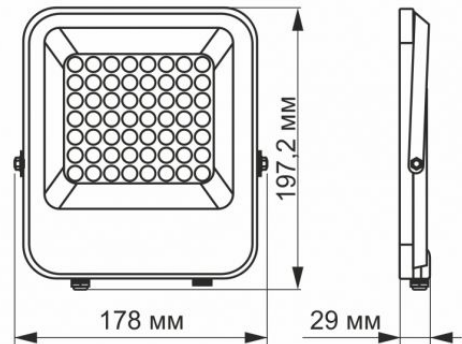

Photometric parameters

Useful luminous flux of the light source (Φuse)	3900 Lm
Correlated color temperature	5000K (neutral white)
Peak luminous intensity	2450 cd
Beam angle	90°
Color rendering index (CRI)	Ra > 80
Lifetime	30000 h
On/Off cycles	20000
Useful luminous flux of the light source reference	in a wide cone (120°)
Chromaticity coordinates (x)	0.34
Chromaticity coordinates (y)	0.359
R9 colour rendering index value	>0

INDEX: VL-F2-305G

The lumen maintenance factor	≥96%
Colour consistency in MacAdam ellipses (SDCM)	<6 (6500K)
Flicker metric (Pst LM)	≤1
Stroboscopic effect metric (SVM)	outdoor use

Depth	29 mm
Outer box	20 pcs.
In the package	1 pc.

Additional information

Place of installation	Ceiling, Flat surface, Wall
Vertical adjustment range	180°
Place of application	outdoor
Impact protection	IK07
Housing colour	Gray
Minimum distance from the illuminated object	0.5 m
Diffuser material	Polycarbonate (PC)
Ultraviolet radiation	no
Motion sensor	no
Operating temperature range	-20° +50°C
Suitable for installation in normally flammable surfaces	yes
Mercury content	Does not contain
Ingress protection	IP65
Housing material	Aluminum

Dimensions

EAN	5904405542118
Height	197.2 mm
Width	178 mm

INDEX: VL-F2-305G

We reserve the right to make technical changes. The data contained in this material is not legally binding.

Allegro opt Sp. z o.o., ul. Mierzeja Wiślana 11,
30-732 Krakow, Poland.