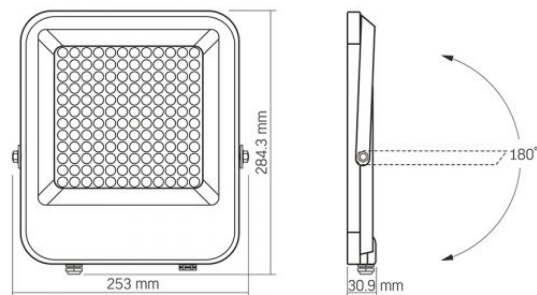

#### Dimensions

<b>EAN</b>	5904405542132
<b>Height</b>	284.3 mm
<b>Width</b>	253 mm
<b>Depth</b>	30.9 mm
<b>Outer box</b>	10 pcs.
<b>In the package</b>	1 pc.

**INDEX: VL-F2-1005G**

We reserve the right to make technical changes. The data contained in this material is not legally binding.