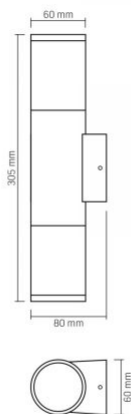

INDEX: VL-AR092B

30-732 Krakow, Poland.

We reserve the right to make technical changes. The data contained in this material is not legally binding.

Allegro opt Sp. z o.o., ul. Mierzeja Wiślana 11,

The product must be used indoors

The product must be used outdoors

Protection against electric shock class I. A product in which the means of protection against electric shock, in addition to the main insulation, is an additional protective circuit connected to the grounding of the power supply network

The product can be installed and used in/on normally flammable surfaces

The product meets the requirements of EU directives

It is forbidden to throw away waste equipment marked with the symbol of a crossed-out bin with other waste

IK07

The product withstands a medium impact (e.g., from a blunt object)

-25° +50°C

Operating temperatures range

Free

The product does not contain mercury

IP54

Class of protection against dust and moisture. The product is protected against the ingress of water and dust particles into the housing