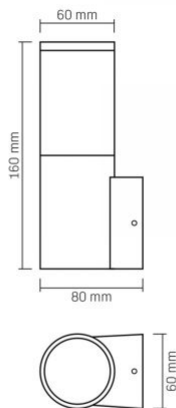

INDEX: VL-AR091B

30-732 Krakow, Poland.

We reserve the right to make technical changes. The data contained in this material is not legally binding.

Allegro opt Sp. z o.o., ul. Mierzeja Wiślana 11,

The product must be used indoors

The product must be used outdoors

Protection against electric shock class I. A product in which the means of protection against electric shock, in addition to the main insulation, is an additional protective circuit connected to the grounding of the power supply network

The product can be installed and used in/on normally flammable surfaces

The product meets the requirements of EU directives

It is forbidden to throw away waste equipment marked with the symbol of a crossed-out bin with other waste

The product withstands a medium impact (e.g., from a blunt object)

Operating temperatures range

The product does not contain mercury

Class of protection against dust and moisture. The product is protected against the ingress of water and dust particles into the housing