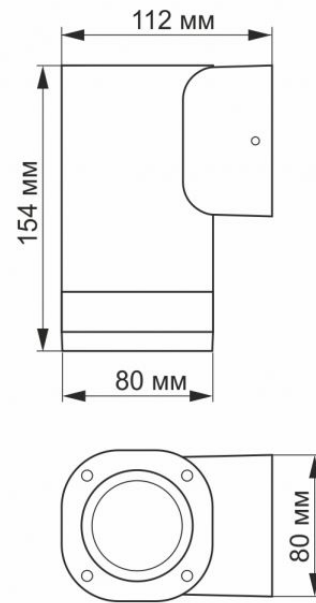

VIDEX®

VIDEX VL-AR071G

INDEX: VL-AR071G

We reserve the right to make technical changes. The data contained in this material is not legally binding.

Allegro opt Sp. z o.o., ul. Mierzeja Wiślana 11,
30-732 Krakow, Poland.