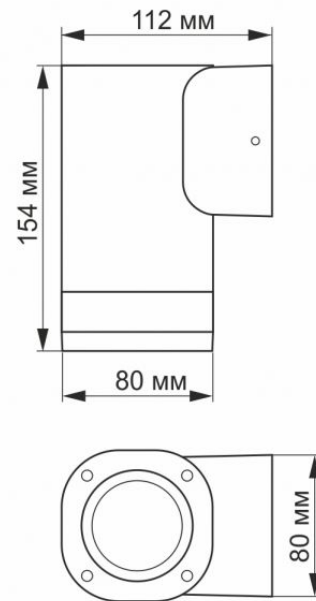

VIDEX®

VIDEX VL-AR071G

INDEX: VL-AR071G

We reserve the right to make technical changes. The data contained in this material is not legally binding.

Allegro opt Sp. z o.o., ul. Mierzeja Wiślana 11,
30-732 Krakow, Poland.