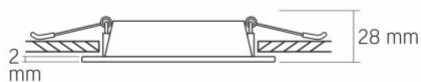

Photometric parameters

Useful luminous flux of the contained light source (Φuse)	2200 Lm
Correlated color temperature	4000K (neutral white)
Beam angle	120°
Color rendering index (CRI)	Ra > 80
On/Off cycles	20000
Lifetime (L70B50)	30000 h
Useful luminous flux of the light source reference	in a sphere (360°)

Dimensions

EAN	5904405540916
-----	---------------

VIDEX[®]

VIDEX-DOWNLIGHT-LED-DLBS-184-18W-NW

INDEX: VLE-DLBS-184**Height** 224 mm**Outer box** 20 pcs.**Width** 224 mm**Depth** 28 mm

INDEX: VLE-DLBS-184

We reserve the right to make technical changes. The data contained in this material is not legally binding.