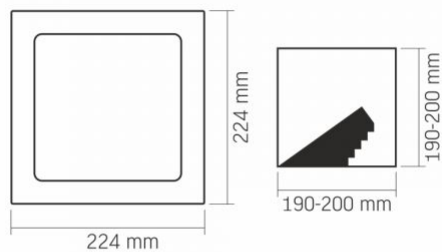

Dimensions

EAN	5904405540916
Height	224 mm
Width	224 mm

VIDEX®

VIDEX-DOWNLIGHT-LED-DLBS-184-18W-NW

INDEX: VLE-DLBS-184**Depth** 28 mm**Outer box** 20 pcs.

INDEX: VLE-DLBS-184

We reserve the right to make technical changes. The data contained in this material is not legally binding.