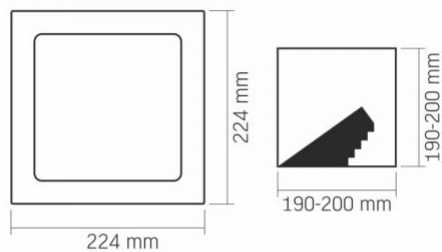

Photometric parameters

Useful luminous flux of the contained light source (Φuse)	2200 Lm
Correlated color temperature	4000K (neutral white)
Beam angle	120°
Color rendering index (CRI)	Ra > 80
On/Off cycles	20000
Lifetime (L70B50)	30000 h
Useful luminous flux of the light source reference	in a sphere (360°)

Additional information

Place of installation	Ceiling, Recessed
Place of application	indoor
Housing colour	White
Ultraviolet radiation	no
Operating temperature range	-20° +40°C
Mercury content	Does not contain
Ingress protection	IP20
Housing material	Plastic

Dimensions

EAN	5904405540916
-----	---------------

VIDEX[®]

VIDEX-DOWNLIGHT-LED-DLBS-184-18W-NW

INDEX: VLE-DLBS-184**Height** 224 mm**Outer box** 20 pcs.**Width** 224 mm**Depth** 28 mm

INDEX: VLE-DLBS-184

We reserve the right to make technical changes. The data contained in this material is not legally binding.