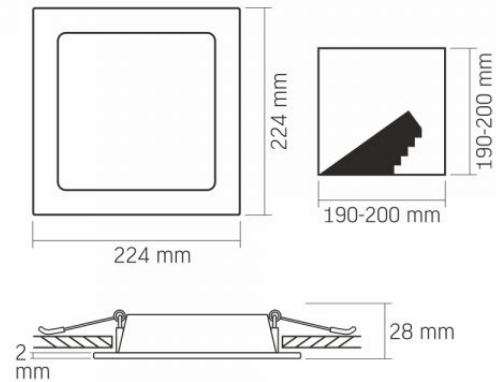

Additional information

Place of installation	Ceiling, Recessed
Place of application	indoor
Housing colour	White
Ultraviolet radiation	no
Operating temperature range	-20° +40°C
Mercury content	Does not contain
Ingress protection	IP20
Housing material	Plastic

Dimensions

EAN	5904405540916
Height	224 mm
Width	224 mm

VIDEX®

VIDEX-DOWNLIGHT-LED-DLBS-184-18W-NW

INDEX: VLE-DLBS-184**Depth** 28 mm**Outer box** 20 pcs.

INDEX: VLE-DLBS-184

We reserve the right to make technical changes. The data contained in this material is not legally binding.