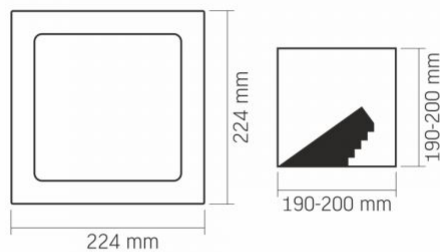

Photometric parameters

Useful luminous flux of the contained light source (Φuse)	2200 Lm
Correlated color temperature	4000K (neutral white)
Beam angle	120°
Color rendering index (CRI)	Ra > 80
On/Off cycles	20000
Lifetime (L70B50)	30000 h
Useful luminous flux of the light source reference	in a sphere (360°)

Dimensions

EAN	5904405540916
-----	---------------

VIDEX[®]

VIDEX-DOWNLIGHT-LED-DLBS-184-18W-NW

INDEX: VLE-DLBS-184**Height** 224 mm**Outer box** 20 pcs.**Width** 224 mm**Depth** 28 mm

INDEX: VLE-DLBS-184

We reserve the right to make technical changes. The data contained in this material is not legally binding.