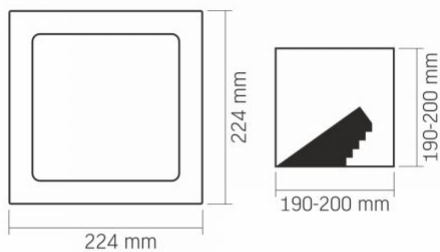

Dimensions

EAN	5904405540916
-----	---------------

VIDEX[®]

VIDEX-DOWNLIGHT-LED-DLBS-184-18W-NW

INDEX: VLE-DLBS-184

Outer box	20 pcs.
Height	224 mm
Width	224 mm
Depth	28 mm

INDEX: VLE-DLBS-184

We reserve the right to make technical changes. The data contained in this material is not legally binding.