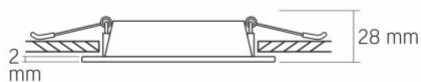

Photometric parameters

Useful luminous flux of the contained light source (Φuse)	2200 Lm
Correlated color temperature	4000K (neutral white)
Beam angle	120°
Color rendering index (CRI)	Ra > 80
On/Off cycles	20000
Lifetime (L70B50)	30000 h
Useful luminous flux of the light source reference	in a sphere (360°)

Additional information

Place of installation	Ceiling, Recessed
Place of application	indoor
Housing colour	White
Ultraviolet radiation	no
Operating temperature range	-20° +40°C
Mercury content	Does not contain
Ingress protection	IP20
Housing material	Plastic

Dimensions

EAN	5904405540916
-----	---------------

VIDEX[®]

VIDEX-DOWNLIGHT-LED-DLBS-184-18W-NW

INDEX: VLE-DLBS-184**Height** 224 mm**Outer box** 20 pcs.**Width** 224 mm**Depth** 28 mm

INDEX: VLE-DLBS-184

We reserve the right to make technical changes. The data contained in this material is not legally binding.