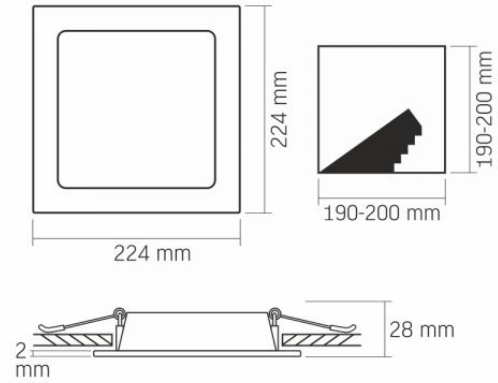

Additional information

Place of installation	Ceiling, Recessed
Place of application	indoor
Housing colour	White
Ultraviolet radiation	no
Operating temperature range	-20° +40°C
Mercury content	Does not contain
Ingress protection	IP20
Housing material	Plastic

Dimensions

EAN	5904405540916
Height	224 mm
Width	224 mm

VIDEX[®]

VIDEX-DOWNLIGHT-LED-DLBS-184-18W-NW

INDEX: VLE-DLBS-184**Depth** 28 mm**Outer box** 20 pcs.

INDEX: VLE-DLBS-184

We reserve the right to make technical changes. The data contained in this material is not legally binding.