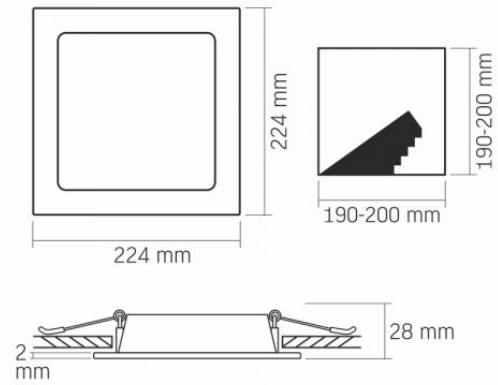

Additional information

Place of installation	Ceiling, Recessed
Place of application	indoor
Housing colour	White
Ultraviolet radiation	no
Operating temperature range	-20° +40°C
Mercury content	Does not contain
Ingress protection	IP20
Housing material	Plastic

Dimensions

EAN	5904405540916
Height	224 mm
Width	224 mm

VIDEX[®]

VIDEX-DOWNLIGHT-LED-DLBS-184-18W-NW

INDEX: VLE-DLBS-184**Depth** 28 mm**Outer box** 20 pcs.

INDEX: VLE-DLBS-184

We reserve the right to make technical changes. The data contained in this material is not legally binding.