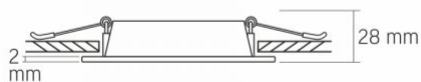

VIDEX-DOWNLIGHT-LED-DLBS-184-18W-NW

INDEX: VLE-DLBS-184

Photometric parameters

Useful luminous flux of the contained light source (Φ _{use})	2200 Lm
Correlated color temperature	4000K (neutral white)
Beam angle	120°
Color rendering index (CRI)	Ra > 80
Lifetime	30000 h
On/Off cycles	20000
Useful luminous flux of the light source reference	in a sphere (360°)

Dimensions

EAN	5904405540916
Height	224 mm
Width	224 mm

VIDEX®

VIDEX-DOWNLIGHT-LED-DLBS-184-18W-NW

INDEX: VLE-DLBS-184**Depth** 28 mm**Outer box** 20 pcs.

INDEX: VLE-DLBS-184

We reserve the right to make technical changes. The data contained in this material is not legally binding.