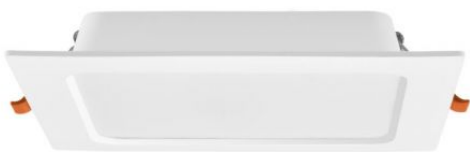

VIDEX-DOWNLIGHT-LED-DLBS-124-12W-NW

INDEX: VLE-DLBS-124

Photometric parameters

Useful luminous flux of the contained light source (Φ_{use})	1400 Lm
Correlated color temperature	4000K (neutral white)
Beam angle	120°
Color rendering index (CRI)	Ra > 80
Lifetime	30000 h
On/Off cycles	20000
Useful luminous flux of the light source reference	in a sphere (360°)

Additional information

Place of installation	Ceiling, Recessed
Place of application	indoor
Housing colour	White
Ultraviolet radiation	no
Operating temperature range	-20° +40°C
Mercury content	Does not contain
Ingress protection	IP20
Housing material	Plastic

Dimensions

EAN	5904405540909
Height	175 mm
Width	175 mm

VIDEX[®]

VIDEX-DOWNLIGHT-LED-DLBS-124-12W-NW

INDEX: VLE-DLBS-124**Depth** 27 mm**Outer box** 20 pcs.

INDEX: VLE-DLBS-124

We reserve the right to make technical changes. The data contained in this material is not legally binding.