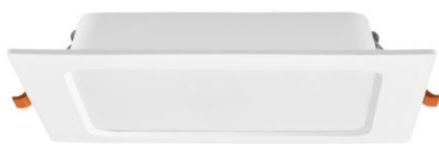

Additional information

Place of installation	Ceiling, Recessed
Place of application	indoor
Housing colour	White
Ultraviolet radiation	no
Operating temperature range	-20° +40°C
Mercury content	Does not contain
Ingress protection	IP20
Housing material	Plastic

Dimensions

EAN	5904405540909
-----	---------------

VIDEX[®]

VIDEX-DOWNLIGHT-LED-DLBS-124-12W-NW

INDEX: VLE-DLBS-124

Height	175 mm
Outer box	20 pcs.
Width	175 mm
Depth	27 mm

INDEX: VLE-DLBS-124

30-732 Krakow, Poland.