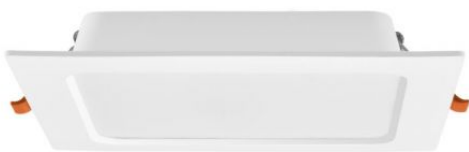

VIDEX®

VIDEX-DOWNLIGHT-LED-DLBS-124-12W-NW

INDEX: VLE-DLBS-124

Width 175 mm

Outer box 20 pcs.