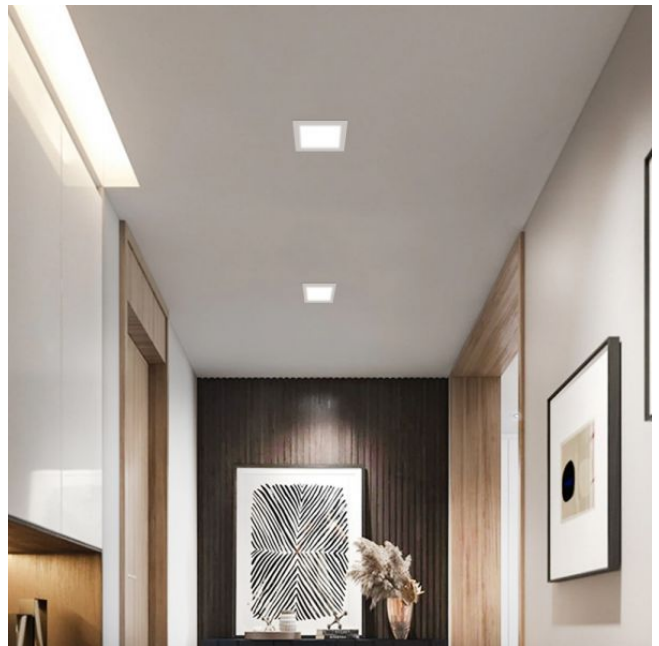

VIDEX®

VIDEX-DOWNLIGHT-LED-DLBS-124-12W-NW

INDEX: VLE-DLBS-124

Depth 27 mm

Outer box 20 pcs.