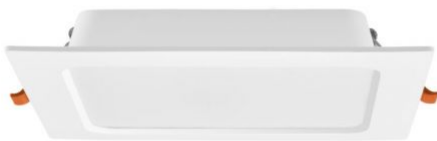

Additional information

Place of installation	Ceiling, Recessed
Place of application	indoor
Housing colour	White
Ultraviolet radiation	no
Operating temperature range	-20° +40°C
Mercury content	Does not contain
Ingress protection	IP20
Housing material	Plastic

Dimensions

EAN	5904405540909
-----	---------------

VIDEX[®]

VIDEX-DOWNLIGHT-LED-DLBS-124-12W-NW

INDEX: VLE-DLBS-124

Height	175 mm
Depth	27 mm
Width	175 mm
Outer box	20 pcs.

INDEX: VLE-DLBS-124

30-732 Krakow, Poland.