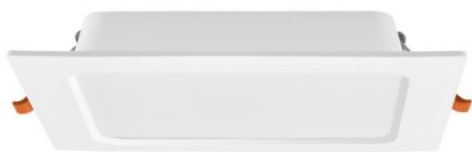

VIDEX®

VIDEX-DOWNLIGHT-LED-DLBS-124-12W-NW

INDEX: VLE-DLBS-124

Depth 27 mm

Outer box 20 pcs.