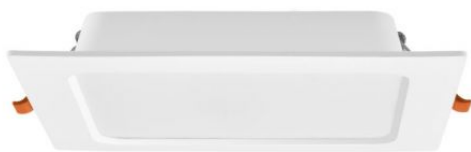

Additional information

Place of installation	Ceiling, Recessed
Place of application	indoor
Housing colour	White
Ultraviolet radiation	no
Operating temperature range	-20° +40°C
Mercury content	Does not contain
Ingress protection	IP20
Housing material	Plastic

Dimensions

EAN	5904405540909
Height	175 mm
Width	175 mm

VIDEX[®]

VIDEX-DOWNLIGHT-LED-DLBS-124-12W-NW

INDEX: VLE-DLBS-124**Depth** 27 mm**Outer box** 20 pcs.

INDEX: VLE-DLBS-124

We reserve the right to make technical changes. The data contained in this material is not legally binding.