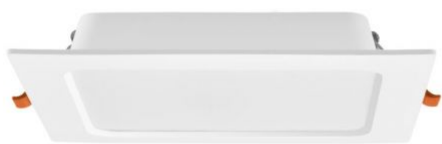

Additional information

Place of installation	Ceiling, Recessed
Place of application	indoor
Housing colour	White
Ultraviolet radiation	no
Operating temperature range	-20° +40°C
Mercury content	Does not contain
Ingress protection	IP20
Housing material	Plastic

Dimensions

EAN	5904405540909
-----	---------------

VIDEX[®]

VIDEX-DOWNLIGHT-LED-DLBS-124-12W-NW

INDEX: VLE-DLBS-124

Height	175 mm
Outer box	20 pcs.
Width	175 mm
Depth	27 mm

INDEX: VLE-DLBS-124

30-732 Krakow, Poland.