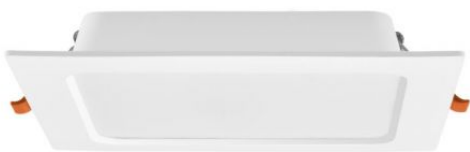

VIDEX-DOWNLIGHT-LED-DLBS-124-12W-NW

INDEX: VLE-DLBS-124

Photometric parameters

Useful luminous flux of the light source (Φ _{use})	1400 Lm
Correlated color temperature	4000K (neutral white)
Beam angle	120°
Color rendering index (CRI)	Ra > 80
Lifetime	30000 h
On/Off cycles	20000
Useful luminous flux of the light source reference	in a sphere (360°)

Additional information

Place of installation	Ceiling, Recessed
Place of application	indoor
Housing colour	White
Ultraviolet radiation	no
Operating temperature range	-20° +40°C
Mercury content	Does not contain
Ingress protection	IP20
Housing material	Plastic

Dimensions

EAN	5904405540909
Height	175 mm
Width	175 mm

VIDEX[®]

VIDEX-DOWNLIGHT-LED-DLBS-124-12W-NW

INDEX: VLE-DLBS-124**Depth** 27 mm**Outer box** 20 pcs.

INDEX: VLE-DLBS-124

We reserve the right to make technical changes. The data contained in this material is not legally binding.