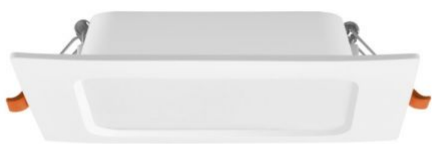

VIDEX®

VIDEX-DOWNLIGHT-LED-DLBS-064-6W-NW

INDEX: VLE-DLBS-064

Depth 27 mm

Outer box 40 pcs.