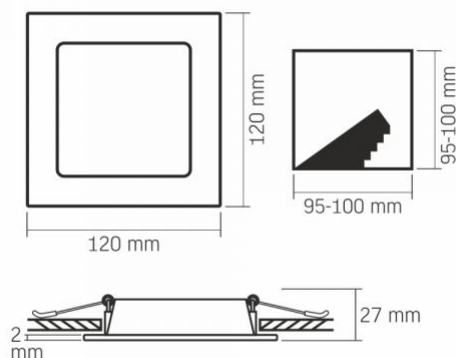

Dimensions

EAN	5904405540893
Height	120 mm
Width	120 mm

VIDEX®

VIDEX-DOWNLIGHT-LED-DLBS-064-6W-NW

INDEX: VLE-DLBS-064**Depth** 27 mm**Outer box** 40 pcs.

INDEX: VLE-DLBS-064

30-732 Krakow, Poland.

We reserve the right to make technical changes. The data contained in this material is not legally binding.