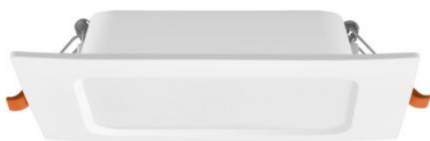

VIDEX®

VIDEX-DOWNLIGHT-LED-DLBS-064-6W-NW

INDEX: VLE-DLBS-064

Outer box	40 pcs.
Height	120 mm
Width	120 mm
Depth	27 mm