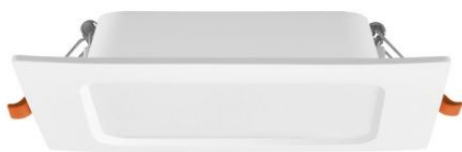

VIDEX®

VIDEX-DOWNLIGHT-LED-DLBS-064-6W-NW

INDEX: VLE-DLBS-064

Depth 27 mm

Outer box 40 pcs.