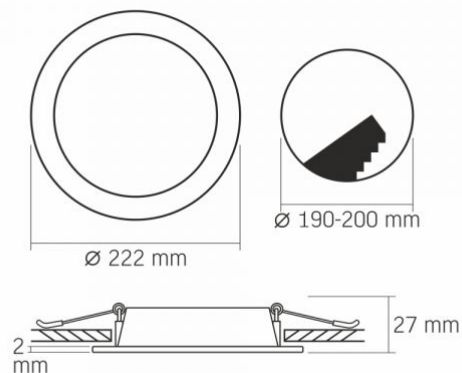

Dimensions

EAN	5904405540886
-----	---------------

VIDEX[®]

VIDEX-DOWNLIGHT-LED-DLBR-184-18W-NW

INDEX: VLE-DLBR-184**Height** 222 mm**Outer box** 20 pcs.**Width** 222 mm**Depth** 27 mm

INDEX: VLE-DLBR-184

We reserve the right to make technical changes. The data contained in this material is not legally binding.