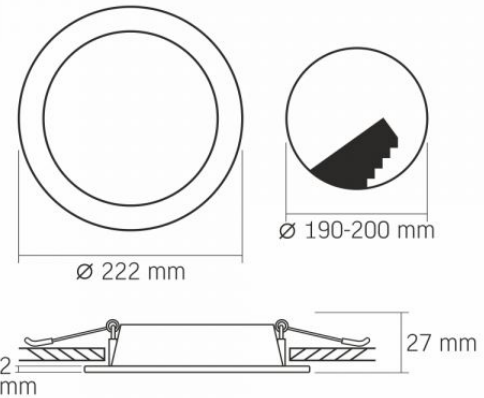

Additional information

Place of installation	Ceiling, Recessed
Place of application	indoor
Housing colour	White
Ultraviolet radiation	no
Operating temperature range	-20° +40°C
Mercury content	Does not contain
Ingress protection	IP20
Housing material	Plastic

Dimensions

EAN	5904405540886
Height	222 mm
Width	222 mm

VIDEX®

VIDEX-DOWNLIGHT-LED-DLBR-184-18W-NW

INDEX: VLE-DLBR-184**Depth** 27 mm**Outer box** 20 pcs.

INDEX: VLE-DLBR-184

We reserve the right to make technical changes. The data contained in this material is not legally binding.