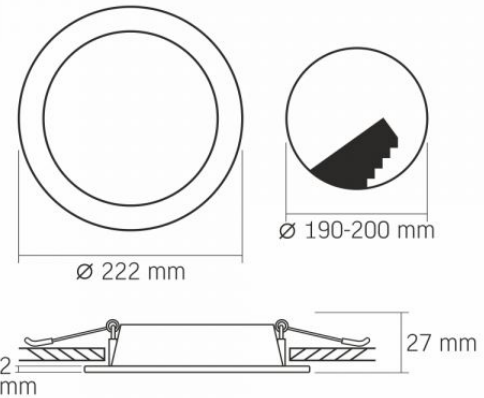

Dimensions

EAN	5904405540886
Height	222 mm
Width	222 mm

VIDEX®

VIDEX-DOWNLIGHT-LED-DLBR-184-18W-NW

INDEX: VLE-DLBR-184**Depth** 27 mm**Outer box** 20 pcs.

INDEX: VLE-DLBR-184

We reserve the right to make technical changes. The data contained in this material is not legally binding.