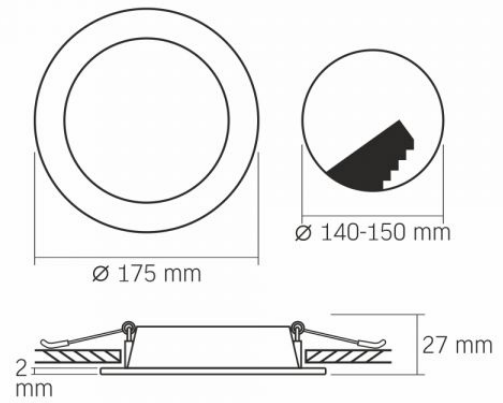

VIDEX®

VIDEX-DOWNLIGHT-LED-DLBR-124-BLACK-12W-NW

INDEX: VLE-DLBR-124B

We reserve the right to make technical changes. The data contained in this material is not legally binding.

Allegro opt Sp. z o.o., ul. Mierzeja Wiślana 11,
30-732 Krakow, Poland.