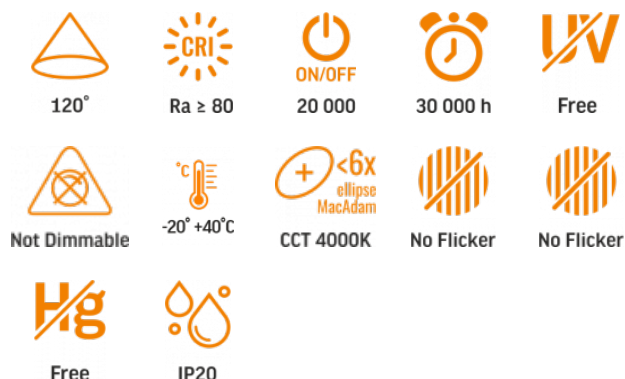

TECHNICAL CARD

LED Recessed Downlight

Pursuant to the provisions of the WEEE Act, it is forbidden to put waste equipment marked with the symbol of a crossed out bin together with other waste. The user, wishing to get rid of electronic and electrical equipment, is obliged to return it to a waste equipment collection point. There are no hazardous components in the equipment that have a particularly negative impact on the environment and human health.

VIDEX®

VIDEX-DOWNLIGHT-LED-DLBR-124-BLACK-12W-NW

INDEX: VLE-DLBR-124B

WARRANTY 2 YEARS

NEUTRAL WHITE

Neutral White / Neutralny biały / Neutralni bila / Blanc neuter / Neutrálna biela / Neutraal wit / Semleges feher / Nevtralno bela / Neutralno bijela / Neutralweiß / Alb neutru / Neutralus balta / Neitrāls balta / Neutraalne valge / Нейтрално бяла / Bianco neutro.

Photometric parameters

Correlated color temperature	4000K (neutral white)
Useful luminous flux of the contained light source (Φuse)	1350 Lm
Beam angle	120°
Color rendering index (CRI)	Ra > 80
On/Off cycles	20000
Lifetime	30000 h
Useful luminous flux of the light source reference	in a sphere (360°)
Chromaticity coordinates (x)	0.38