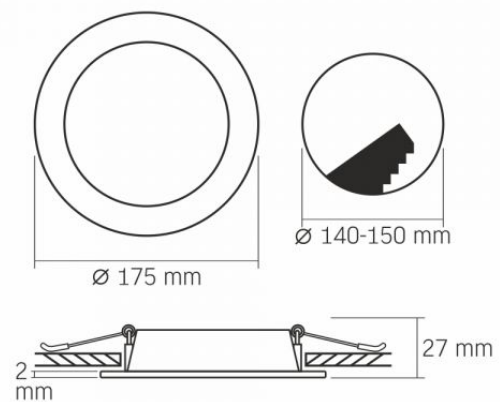

VIDEX®

VIDEX-DOWNLIGHT-LED-DLBR-124-BLACK-12W-NW

INDEX: VLE-DLBR-124B

We reserve the right to make technical changes. The data contained in this material is not legally binding.

Allegro opt Sp. z o.o., ul. Mierzeja Wiślana 11,
30-732 Krakow, Poland.

Date: 5.02.2025