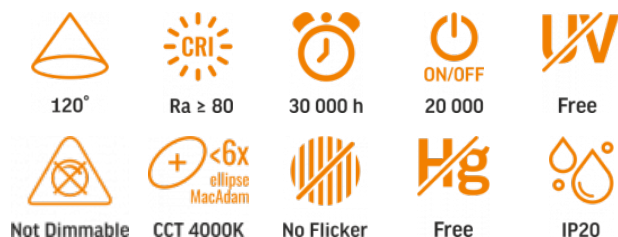

INDEX: VLE-DLBR-124B

WARRANTY 2 YEARS

NEUTRAL WHITE

Neutral White / Neutralny biały / Neutralni bila / Blanc neuter / Neutrálna biela / Neutraal wit / Semleges feher / Nevtralno bela / Neutralno bijela / Neutralweiß / Alb neutru / Neutralus balta / Neitrāls balta / Neutraalne valge / Нейтрално бяла / Bianco neutro.

General parameters

Control gear replaceable	-
Light source replaceable	by the producer
Light source or containing product	Containing product
Type of light source	
Energy class of the light source	E
Dimmable	no
Directional or non-directional light source	NDLS
Mains or non-mains light source	MLS
Connected light source (cls)	no
Colour-tuneable light source (CTLS)	no
High luminance light source	No
Anti-glare shield	No

Technology LED

Electrical parameters

On-mode power (Pon)	12 W
Rated voltage, frequency	AC 220-240 V, 50/60 Hz
Rated current	130 mA
Input interface	Free wire ends
Electric shock protection class	II
Displacement factor (cos φ1)	0.7
Energy consumption in on-mode of the light source (kWh/1000h)	12
Survival factor	0.9

Photometric parameters

Useful luminous flux of the light source (Φuse)	1350 Lm
Correlated color temperature	4000K (neutral white)
Beam angle	120°
Color rendering index (CRI)	Ra > 80
Lifetime	30000 h
On/Off cycles	20000
Useful luminous flux of the light source reference	in a sphere (360°)
Chromaticity coordinates (x)	0.38
Chromaticity coordinates (y)	0.38
R9 colour rendering index value	>0
The lumen maintenance factor	≥96%