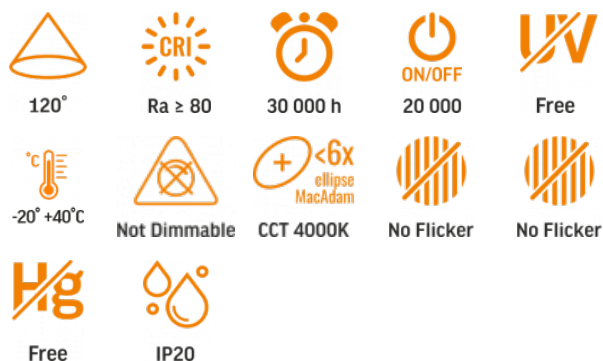

TECHNICAL CARD

LED Recessed Downlight

Pursuant to the provisions of the WEEE Act, it is forbidden to put waste equipment marked with the symbol of a crossed out bin together with other waste. The user, wishing to get rid of electronic and electrical equipment, is obliged to return it to a waste equipment collection point. There are no hazardous components in the equipment that have a particularly negative impact on the environment and human health.

VIDEX®

WARRANTY 2 YEARS

NEUTRAL WHITE

4000K

Neutral White / Neutralny biały / Neutralni bila / Blanc neuter / Neutrálna biela / Neutraal wit / Semleges feher / Nevtralno bela / Neutralno bijela / Neutralweiß / Alb neutru / Neutralus balta / Neitrāls balta / Neutraalne valge / Нейтрално бяла / Bianco neutro.

VIDEX-DOWNLIGHT-LED-DLBR-124-BLACK-12W-NW

INDEX: VLE-DLBR-124B

Anti-glare shield	No
Technology	LED
Energy efficiency class of the contained light source	E

Electrical parameters

On-mode power (Pon)	12 W
Rated voltage, frequency	AC 220-240 V, 50/60 Hz
Rated current	130 mA
Input interface	Free wire ends
Electric shock protection class	II
Energy consumption in on-mode of the light source (kWh/1000h)	12
Displacement factor (cos φ1)	0.7
Survival factor	0.9

Photometric parameters

Useful luminous flux of the contained light source (Φuse)	1350 Lm
Correlated color temperature	4000K (neutral white)
Beam angle	120°
Color rendering index (CRI)	Ra > 80
Lifetime	30000 h
On/Off cycles	20000
Useful luminous flux of the light source reference	in a sphere (360°)
Chromaticity coordinates (x)	0.38