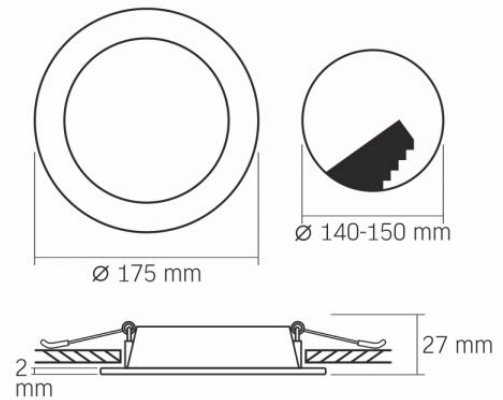

Dimensions

EAN	5904405542637
Height	175 mm
Width	175 mm
Depth	27 mm
Outer box	20 pcs.

VIDEX®

VIDEX-DOWNLIGHT-LED-DLBR-124-BLACK-12W-NW

INDEX: VLE-DLBR-124B

We reserve the right to make technical changes. The data contained in this material is not legally binding.