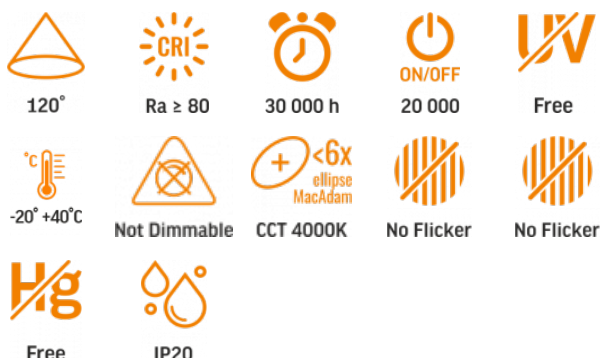

TECHNICAL CARD

LED Recessed Downlight

Pursuant to the provisions of the WEEE Act, it is forbidden to put waste equipment marked with the symbol of a crossed out bin together with other waste. The user, wishing to get rid of electronic and electrical equipment, is obliged to return it to a waste equipment collection point. There are no hazardous components in the equipment that have a particularly negative impact on the environment and human health.

VIDEX®

VIDEX-DOWNLIGHT-LED-DLBR-124-BLACK-12W-NW

INDEX: VLE-DLBR-124B

WARRANTY 2 YEARS

NEUTRAL WHITE

4000K

Neutral White / Neutralny biały / Neutralni bila / Blanc neuter / Neutrálna biela / Neutraal wit / Semleges feher / Nevtralno bela / Neutralno bijela / Neutralweiß / Alb neutru / Neutralus balta / Neitrāls balta / Neutraalne valge / Неутрално бяла / Bianco neutro.

Photometric parameters

Useful luminous flux of the light source (Φuse)	1350 Lm
Correlated color temperature	4000K (neutral white)
Beam angle	120°
Color rendering index (CRI)	Ra > 80
Lifetime	30000 h
On/Off cycles	20000
Useful luminous flux of the light source reference	in a sphere (360°)
Chromaticity coordinates (x)	0.38
Chromaticity coordinates (y)	0.38