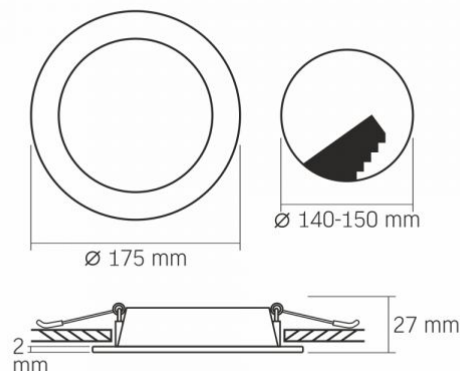

INDEX: VLE-DLBR-124B

We reserve the right to make technical changes. The data contained in this material is not legally binding.

Allegro opt Sp. z o.o., ul. Mierzeja Wiślana 11,
30-732 Krakow, Poland.

- The product must be used indoors
- Class of protection against electric shock II - provided not only by basic insulation but also by double or reinforced insulation
- The product can be installed and used in/on normally flammable surfaces
- Waste recycling after the end of the product's service life
- The product meets the requirements of EU directives
- It is forbidden to throw away waste equipment marked with the symbol of a crossed-out bin with other waste
- Rated beam angle 120°
- Ra > 80 - color rendering index
- Rated On/off cycles 20 000
- Nominal lifetime (hours) 30 000 h
- The product does not emit ultraviolet light Free
- The product is incompatible with light regulators Not Dimmable
- Operating temperatures range -20° +40°C
- Colour consistency in MacAdam ellipses (SDCM) +5 CCT 4000K
- The flickering of the light does not exceed the permissible level No Flicker
- The product has minimal flickering, which should not cause discomfort or danger No Flicker
- The product does not contain mercury Free
- Class of protection against dust and moisture. Protection against solid objects larger than 12 mm; no protection against moisture IP20