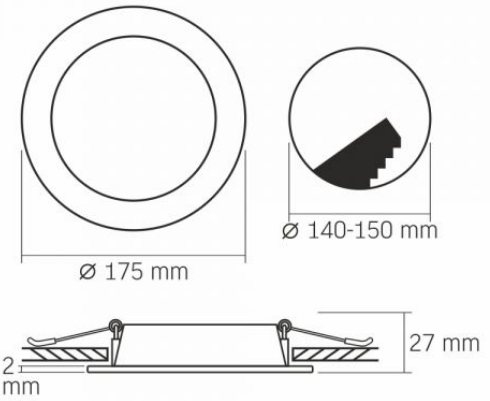

Dimensions

EAN	5904405540879
Height	175 mm
Width	175 mm
Depth	27 mm

VIDEX[®]

VIDEX-DOWNLIGHT-LED-DLBR-124-12W-NW

INDEX: VLE-DLBR-124**Outer box**

20 pcs.

INDEX: VLE-DLBR-124

We reserve the right to make technical changes. The data contained in this material is not legally binding.