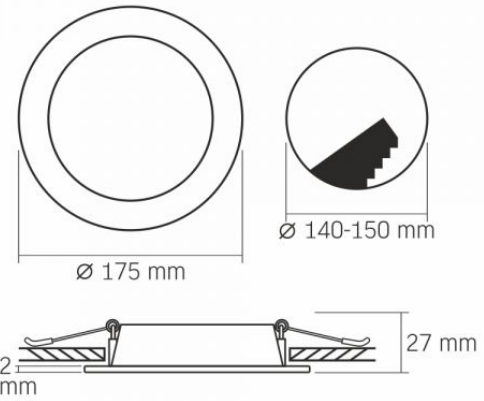

### Dimensions

EAN	5904405540879
Height	175 mm
Width	175 mm
Depth	27 mm

**VIDEX®**

VIDEX-DOWNLIGHT-LED-DLBR-124-12W-NW

**INDEX: VLE-DLBR-124****Outer box**

20 pcs.

**INDEX: VLE-DLBR-124**

We reserve the right to make technical changes. The data contained in this material is not legally binding.