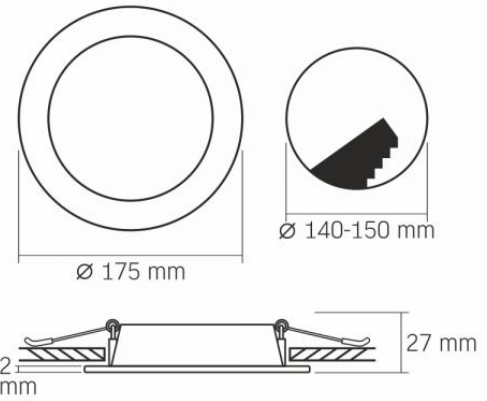

## Dimensions

EAN	5904405540879
Height	175 mm
Width	175 mm
Depth	27 mm

**VIDEX®**

VIDEX-DOWNLIGHT-LED-DLBR-124-12W-NW

**INDEX: VLE-DLBR-124****Outer box**

20 pcs.

**INDEX: VLE-DLBR-124**

We reserve the right to make technical changes. The data contained in this material is not legally binding.