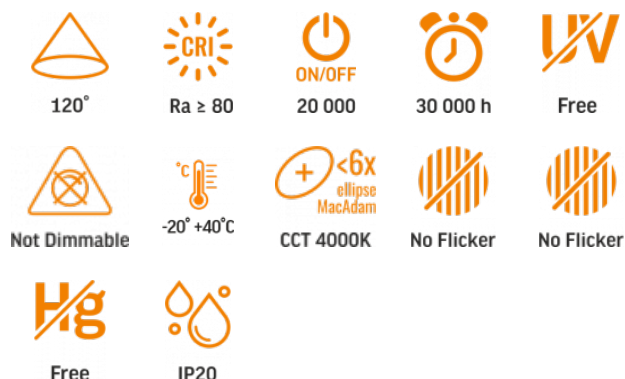

VIDEX®

VIDEX-DOWNLIGHT-LED-DLBR-064-BLACK-6W-NW

INDEX: VLE-DLBR-064B

WARRANTY 2 YEARS

NEUTRAL WHITE

4000K

Neutral White / Neutralny biały / Neutralni bila / Blanc neuter / Neutrálna biela / Neutraal wit / Semleges feher / Nevtralno bela / Neutralno bijela / Neutralweiß / Alb neutru / Neutralus balta / Neitrāls balta / Neutraalne valge / Нейтрално бяла / Bianco neutro.

General parameters

Light source or containing product	Containing product
Control gear replaceable	-
Light source replaceable	by the producer

Type of light source

Dimmable	no
Directional (DLS) or non-directional (NDLS) light source	NDLS
Connected light source (cls)	no
Color-tunable light source	no
Mains (MLS) or non-mains (NMLS) light source	MLS

High luminance light source	No
Anti-glare shield	No
Technology	LED
Energy efficiency class of the contained light source	F

Electrical parameters

On-mode power (Pon)	6 W
Rated voltage, frequency	AC 220-240 V, 50/60 Hz
Rated current	45 mA
Input interface	Free wire ends
Electric shock protection class	II
Energy consumption in on-mode of the light source (kWh/1000h)	6
Displacement factor (cos φ1)	0.5
Survival factor	0.9

Photometric parameters

Useful luminous flux of the contained light source (Φuse)	620 Lm
Correlated color temperature	4000K (neutral white)
Beam angle	120°
Color rendering index (CRI)	Ra > 80
On/Off cycles	20000
Lifetime	30000 h
Useful luminous flux of the light source reference	in a sphere (360°)
Chromaticity coordinates (x)	0.38