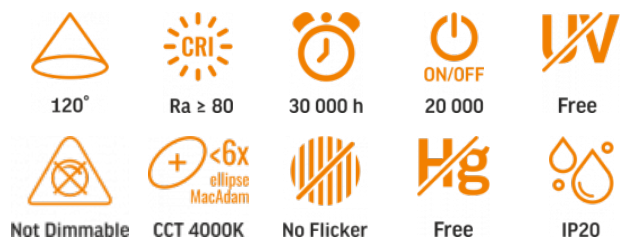

INDEX: VLE-DLBR-064B

WARRANTY 2 YEARS

Neutral White / Neutralny biały / Neutralni bila / Blanc neuter / Neutrálna biela / Neutraal wit / Semleges feher / Nevtralno bela / Neutralno bijela / Neutralweiß / Alb neutru / Neutralus balta / Neitrāls balta / Neutraalne valge / Нейтрално бяла / Bianco neutro.

General parameters

Control gear replaceable	-
Light source replaceable	by the producer
Light source or containing product	Containing product
Type of light source	
Energy class of the light source	F
Dimmable	no
Directional or non-directional light source	NDLS
Mains or non-mains light source	MLS
Connected light source (cls)	no
Colour-tuneable light source (CTLS)	no
High luminance light source	No
Anti-glare shield	No

Technology LED

Electrical parameters

On-mode power (Pon)	6 W
Rated voltage, frequency	AC 220-240 V, 50/60 Hz
Rated current	45 mA
Input interface	Free wire ends
Electric shock protection class	II
Displacement factor (cos φ1)	0.5
Energy consumption in on-mode of the light source (kWh/1000h)	6
Survival factor	0.9

Photometric parameters

Useful luminous flux of the light source (Φuse)	620 Lm
Correlated color temperature	4000K (neutral white)
Beam angle	120°
Color rendering index (CRI)	Ra > 80
Lifetime	30000 h
On/Off cycles	20000
Useful luminous flux of the light source reference	in a sphere (360°)
Chromaticity coordinates (x)	0.38
Chromaticity coordinates (y)	0.38
R9 colour rendering index value	>0
The lumen maintenance factor	≥96%