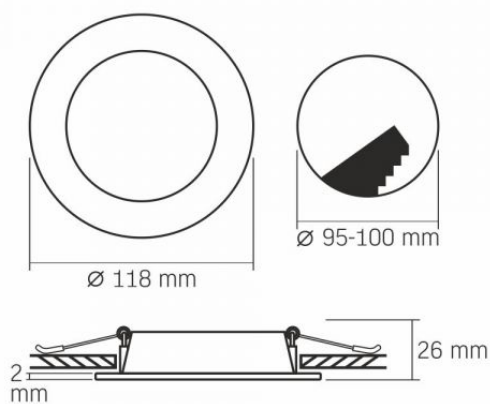

VIDEX®

VIDEX-DOWNLIGHT-LED-DLBR-064-BLACK-6W-NW

INDEX: VLE-DLBR-064B

We reserve the right to make technical changes. The data contained in this material is not legally binding.

Allegro opt Sp. z o.o., ul. Mierzeja Wiślana 11,
30-732 Krakow, Poland.

Date: 14.11.2024