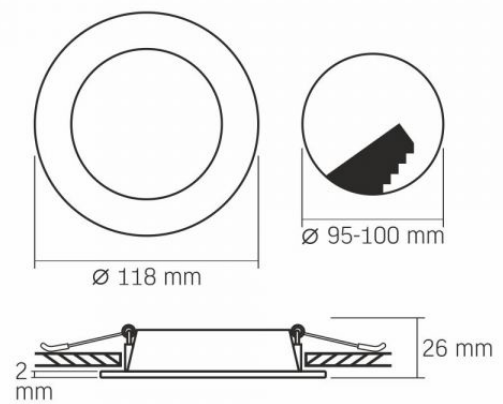

Unit nett weight	65g
In the package	1 pc.

Signs marking goods

Packaging marking	Recycling of waste, CE, Utilization
-------------------	-------------------------------------

Additional information

Place of installation	Ceiling, Recessed
Place of application	indoor
Housing colour	Black
Ultraviolet radiation	no
Operating temperature range	-20° +40°C
Suitable for installation in normally flammable surfaces	yes
Mercury content	Does not contain
Ingress protection	IP20
Housing material	Plastic

Dimensions

EAN	5904405542620
Height	118 mm
Width	118 mm
Depth	26 mm
Outer box	40 pcs.

VIDEX®

VIDEX-DOWNLIGHT-LED-DLBR-064-BLACK-6W-NW

INDEX: VLE-DLBR-064B

We reserve the right to make technical changes. The data contained in this material is not legally binding.