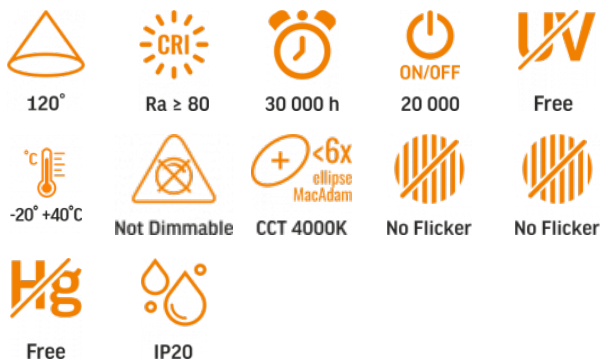

TECHNICAL CARD

LED Recessed Downlight

Pursuant to the provisions of the WEEE Act, it is forbidden to put waste equipment marked with the symbol of a crossed out bin together with other waste. The user, wishing to get rid of electronic and electrical equipment, is obliged to return it to a waste equipment collection point. There are no hazardous components in the equipment that have a particularly negative impact on the environment and human health.

VIDEX®

WARRANTY 2 YEARS

NEUTRAL WHITE

4000K

Neutral White / Neutralny biały / Neutralni bila / Blanc neuter / Neutrálna biela / Neutraal wit / Semleges feher / Nevtralno bela / Neutralno bijela / Neutralweiß / Alb neutru / Neutralus balta / Neitrāls balta / Neutraalne valge / Нейтрално бяла / Bianco neutro.

VIDEX-DOWNLIGHT-LED-DLBR-064-BLACK-6W-NW

INDEX: VLE-DLBR-064B

High luminance light source	No
Anti-glare shield	No
Technology	LED

Electrical parameters

On-mode power (Pon)	6 W
Rated voltage, frequency	AC 220-240 V, 50/60 Hz
Rated current	45 mA
Input interface	Free wire ends
Electric shock protection class	II
Displacement factor (cos φ1)	0.5
Energy consumption in on-mode of the light source (kWh/1000h)	6
Survival factor	0.9

Photometric parameters

Useful luminous flux of the light source (Φuse)	620 Lm
Correlated color temperature	4000K (neutral white)
Beam angle	120°
Color rendering index (CRI)	Ra > 80
Lifetime	30000 h
On/Off cycles	20000
Useful luminous flux of the light source reference	in a sphere (360°)
Chromaticity coordinates (x)	0.38
Chromaticity coordinates (y)	0.38