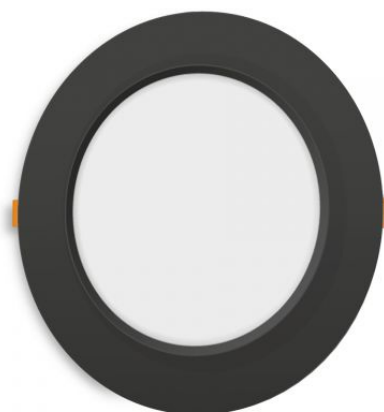

INDEX: VLE-DLBR-064B

Colour consistency in MacAdam ellipses (SDCM)	<6 (4000K)
Flicker metric (Pst LM)	≤1
Stroboscopic effect metric (SVM)	≤0.4
CRI Min	Ra 80
CRI Max	Ra 89

Additional information

Place of installation	Ceiling, Recessed
Place of application	indoor
Housing colour	Black
Ultraviolet radiation	no
Operating temperature range	-20° +40°C
Suitable for installation in normally flammable surfaces	yes
Mercury content	Does not contain
Ingress protection	IP20
Housing material	Plastic

Dimensions

EAN	5904405542620
Height	118 mm
Width	118 mm
Depth	26 mm
Outer box	40 pcs.
Unit nett weight	65g
In the package	1 pc.

Signs marking goods

Packaging marking

Recycling of waste, CE, Utilization