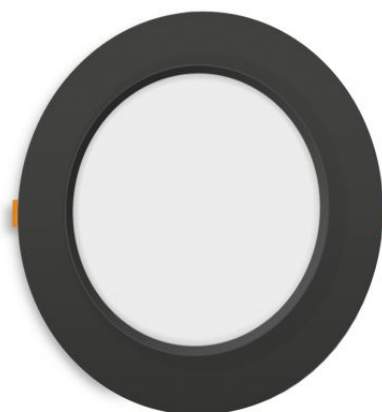

INDEX: VLE-DLBR-064B

Colour consistency in MacAdam ellipses (SDCM)	<6 (4000K)
Flicker metric (Pst LM)	≤1
Stroboscopic effect metric (SVM)	≤0.4
CRI Min	Ra 80
CRI Max	Ra 89

Additional information

Place of installation	Ceiling, Recessed
Place of application	indoor
Housing colour	Black
Ultraviolet radiation	no
Operating temperature range	-20° +40°C
Suitable for installation in normally flammable surfaces	yes
Mercury content	Does not contain
Ingress protection	IP20
Housing material	Plastic

Dimensions

EAN	5904405542620
Height	118 mm
Width	118 mm
Depth	26 mm
Outer box	40 pcs.
Unit nett weight	65g
In the package	1 pc.

Signs marking goods

Packaging marking

Recycling of
waste, CE,
Utilization