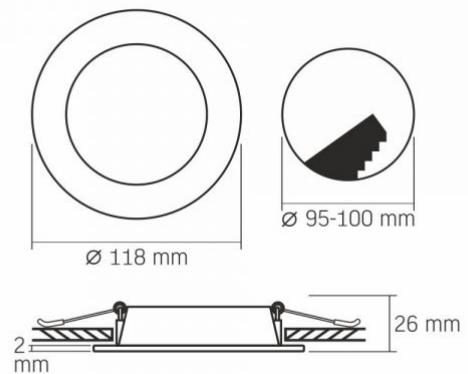

VIDEX®

VIDEX-DOWNLIGHT-LED-DLBR-064-BLACK-6W-NW

INDEX: VLE-DLBR-064B

We reserve the right to make technical changes. The data contained in this material is not legally binding.

Allegro opt Sp. z o.o., ul. Mierzeja Wiślana 11,
30-732 Krakow, Poland.