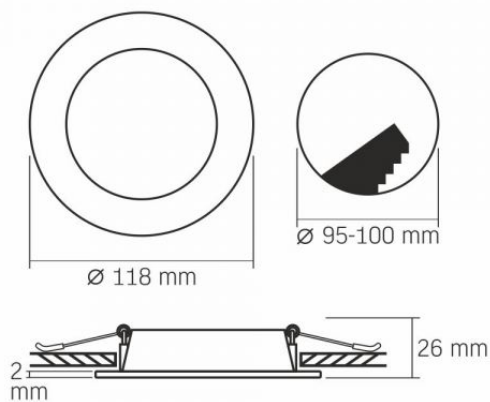

VIDEX®

VIDEX-DOWNLIGHT-LED-DLBR-064-BLACK-6W-NW

INDEX: VLE-DLBR-064B

We reserve the right to make technical changes. The data contained in this material is not legally binding.

Allegro Opt Sp. z o.o., Handlowa 23, 05-120 Legionowo, Poland.

Date: 19.09.2024