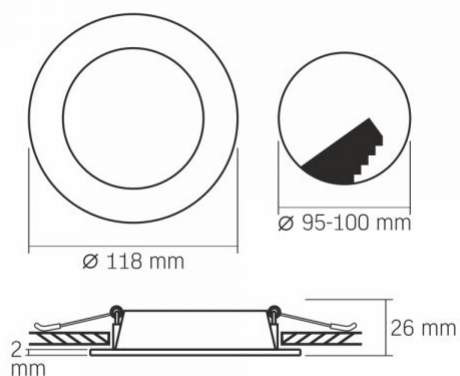

INDEX: VLE-DLBR-064

30-732 Krakow, Poland.

We reserve the right to make technical changes. The data contained in this material is not legally binding.

Allegro opt Sp. z o.o., ul. Mierzeja Wiślana 11,

The product must be used indoors

Class of protection against electric shock II - provided not only by basic insulation but also by double or reinforced insulation

120°

Rated beam angle

Ra > 80

Ra > 80 - color rendering index

20 000

Rated On/off cycles

30 000 h

Nominal lifetime (hours)

Free

The product does not emit ultraviolet light

Not Dimmable

The product is incompatible with light regulators

-20° +40°C

Operating temperatures range

Free

The product does not contain mercury

IP20

Class of protection against dust and moisture. Protection against solid objects larger than 12 mm; no protection against moisture