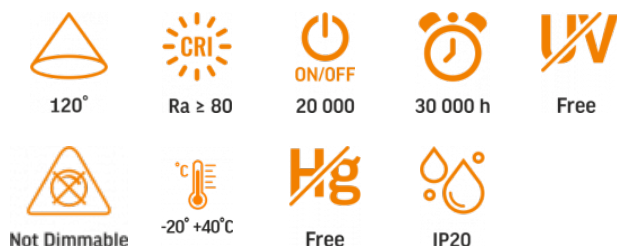

VIDEX®

VIDEX-DOWNLIGHT-LED-DLBR-044-4W-NW

INDEX: VLE-DLBR-044

WARRANTY 2 YEARS

NEUTRAL WHITE

4000K

Neutral White / Neutralny biały / Neutralni bila / Blanc neuter / Neutrálna biela / Neutraal wit / Semleges feher / Nevtralno bela / Neutralno bijela / Neutralweiß / Alb neutru / Neutrus balta / Neitrāls balta / Neutraalne valge / Неутрално бяла / Bianco neutro.

General parameters

Light source or containing product	Containing product
Light source replaceable	by the producer
Control gear replaceable	-

Type of light source

Energy efficiency class of the contained light source	F
Dimmable	no
Directional (DLS) or non-directional (NDLS) light source	NDLS
Connected light source (cls)	no
Color-tunable light source	no
Mains (MLS) or non-mains (NMLS) light source	MLS
High luminance light source	No

Anti-glare shield No

Electrical parameters

On-mode power (Pon)	4 W
Rated voltage, frequency	AC 220-240 V, 50/60 Hz
Rated current	30 mA
Input interface	Free wire ends
Electric shock protection class	II
Survival factor	0.9
Energy consumption in on-mode of the light source (kWh/1000h)	4

Photometric parameters

Useful luminous flux of the contained light source (Φuse)	380 Lm
Correlated color temperature	4000K (neutral white)
Beam angle	120°
Color rendering index (CRI)	Ra > 80
On/Off cycles	20000
Lifetime (L70B50)	30000 h
Useful luminous flux of the light source reference	in a sphere (360°)

Additional information

Place of installation	Ceiling, Recessed
Place of application	indoor
Housing colour	White