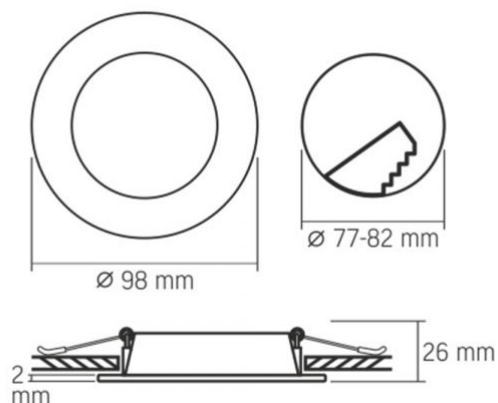

VIDEX®

VIDEX-DOWNLIGHT-LED-DLBR-044-4W-NW

INDEX: VLE-DLBR-044

We reserve the right to make technical changes. The data contained in this material is not legally binding.

Allegro opt Sp. z o.o., ul. Mierzeja Wiślana 11,
30-732 Krakow, Poland.

The product must be used indoors

Class of protection against electric shock II - provided not only by basic insulation but also by double or reinforced insulation

Waste recycling after the end of the product's service life

The product meets the requirements of EU directives

It is forbidden to throw away waste equipment marked with the symbol of a crossed-out bin with other waste

— Rated beam angle

— Ra > 80 - color rendering index

— Rated On/off cycles

— Nominal lifetime (hours)

— The product does not emit ultraviolet light

— The product is incompatible with light regulators

— Operating temperatures range

— The product does not contain mercury

— Class of protection against dust and moisture.
Protection against solid objects larger than 12 mm;
no protection against moisture

Date: 24.06.2026