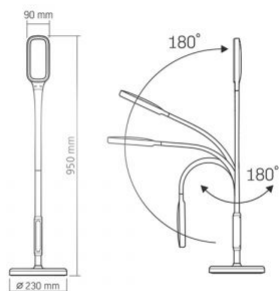

INDEX: VLE-TF07W

30-732 Krakow, Poland.

We reserve the right to make technical changes. The data contained in this material is not legally binding.

Allegro opt Sp. z o.o., ul. Mierzeja Wiślana 11,

The product must be used indoors

Class of protection against electric shock II - provided not only by basic insulation but also by double or reinforced insulation

120°

— Rated beam angle

Ra > 80

— Ra > 80 - color rendering index

30 000 h

— Nominal lifetime (hours)

ON/OFF
20 000

— Rated On/off cycles

Free

— The product does not emit ultraviolet light

-10° +40°C

— Operating temperatures range

Dimmable

— The product has 5-level brightness adjustment

Free

— The product does not contain mercury

IP20

— Class of protection against dust and moisture. Protection against solid objects larger than 12 mm; no protection against moisture