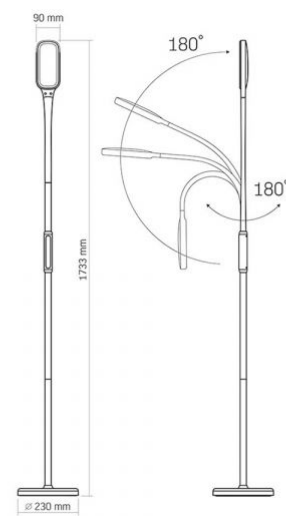

Additional information

Place of installation	Desk, Floor
Place of application	indoor
Housing colour	White
Ultraviolet radiation	no
Operating temperature range	-10° +40°C
Mercury content	Does not contain
Ingress protection	IP20
Housing material	Aluminum, Plastic

Dimensions

EAN	5904405541258
Height	1733 mm
Width	230 mm
Depth	230 mm
Outer box	4 pcs.

VIDEX®

VIDEX-FLOOR-LAMP-TOKYO-WHITE

INDEX: VLE-TF07W

VIDEX®**VIDEX-FLOOR-LAMP-TOKYO-WHITE****INDEX: VLE-TF07W**

INDEX: VLE-TF07W