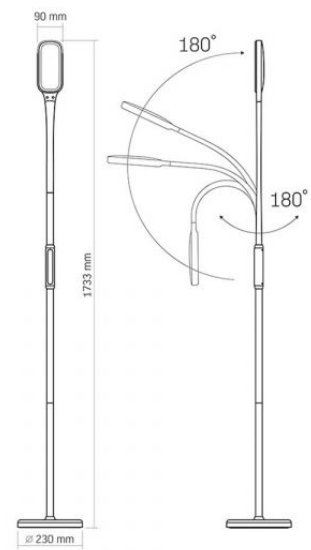

Additional information

Place of installation	Desk, Floor
Place of application	indoor
Housing colour	White
Ultraviolet radiation	no
Operating temperature range	-10° +40°C
Mercury content	Does not contain
Ingress protection	IP20
Housing material	Aluminum, Plastic

Dimensions

EAN	5904405541258
Height	1733 mm
Width	230 mm
Depth	230 mm
Outer box	4 pcs.

VIDEX®

VIDEX-FLOOR-LAMP-TOKYO-WHITE

INDEX: VLE-TF07W

VIDEX[®]**VIDEX-FLOOR-LAMP-TOKYO-WHITE****INDEX: VLE-TF07W**

INDEX: VLE-TF07W