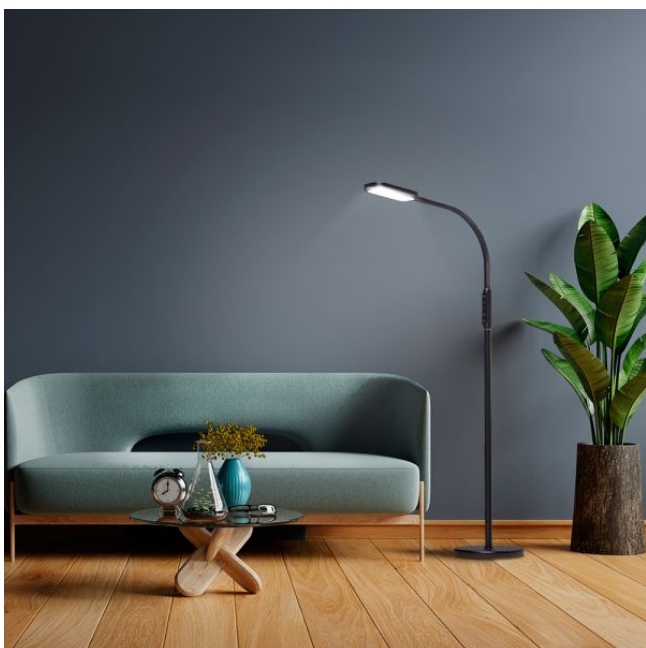

Outer box	4 pcs.
-----------	--------

VIDEX[®]

VIDEX-FLOOR-LAMP-TOKYO-BLACK

INDEX: VLE-TF07B

VIDEX®

VIDEX-FLOOR-LAMP-TOKYO-BLACK

INDEX: VLE-TF07B

We reserve the right to make technical changes. The data contained in this material is not legally binding.