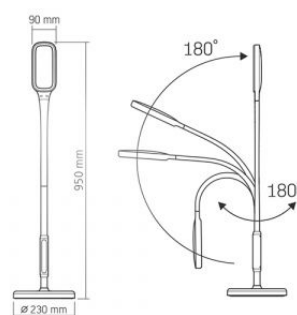

Housing material	Aluminum, Plastic
------------------	----------------------

Dimensions

EAN	5904405541241
-----	---------------

Height	1733 mm
--------	---------

Width	230 mm
-------	--------

Depth	230 mm
-------	--------

Outer box	4 pcs.
-----------	--------

VIDEX[®]

VIDEX-FLOOR-LAMP-TOKYO-BLACK

INDEX: VLE-TF07B

VIDEX®

VIDEX-FLOOR-LAMP-TOKYO-BLACK

INDEX: VLE-TF07B

We reserve the right to make technical changes. The data contained in this material is not legally binding.