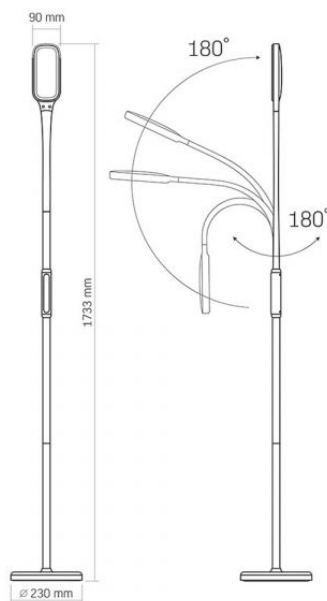

Dimensions

EAN	5904405541241
Height	1733 mm
Width	230 mm
Depth	230 mm
Outer box	4 pcs.

VIDEX®

VIDEX-FLOOR-LAMP-TOKYO-BLACK

INDEX: VLE-TF07B

INDEX: VLE-TF07B

We reserve the right to make technical changes. The data contained in this material is not legally binding.