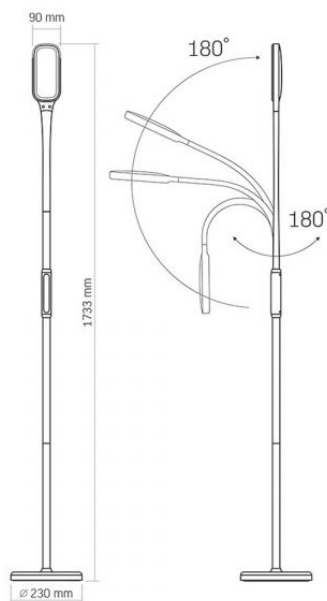

Housing material	Aluminum, Plastic
------------------	----------------------

Dimensions

EAN	5904405541241
-----	---------------

Height	1733 mm
--------	---------

Width	230 mm
-------	--------

Depth	230 mm
-------	--------

Outer box	4 pcs.
-----------	--------

VIDEX[®]

VIDEX-FLOOR-LAMP-TOKYO-BLACK

INDEX: VLE-TF07B

VIDEX®

VIDEX-FLOOR-LAMP-TOKYO-BLACK

INDEX: VLE-TF07B

We reserve the right to make technical changes. The data contained in this material is not legally binding.