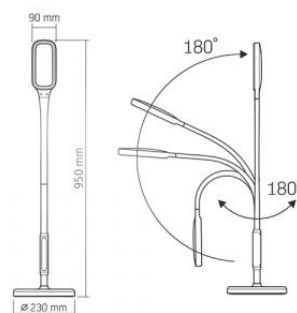

Dimensions

EAN	5904405541241
Height	1733 mm
Width	230 mm
Depth	230 mm
Outer box	4 pcs.

VIDEX®

VIDEX-FLOOR-LAMP-TOKYO-BLACK

INDEX: VLE-TF07B

INDEX: VLE-TF07B

We reserve the right to make technical changes. The data contained in this material is not legally binding.