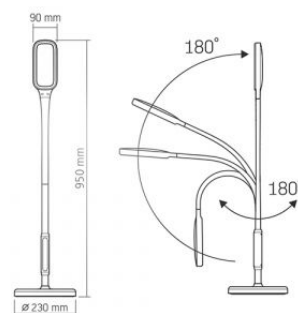

VIDEX®

VIDEX-FLOOR-LAMP-TOKYO-BLACK

INDEX: VLE-TF07B

We reserve the right to make technical changes. The data contained in this material is not legally binding.

Allegro opt Sp. z o.o., ul. Mierzeja Wiślana 11,
30-732 Krakow, Poland.

Date: 21.01.2025