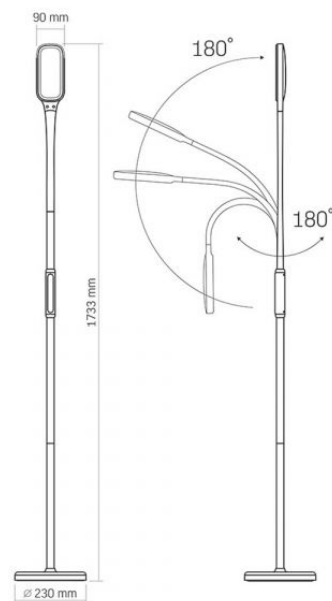

VIDEX®

VIDEX-FLOOR-LAMP-TOKYO-BLACK

INDEX: VLE-TF07B

We reserve the right to make technical changes. The data contained in this material is not legally binding.

Allegro opt Sp. z o.o., ul. Mierzeja Wiślana 11,
30-732 Krakow, Poland.

Date: 21.01.2025