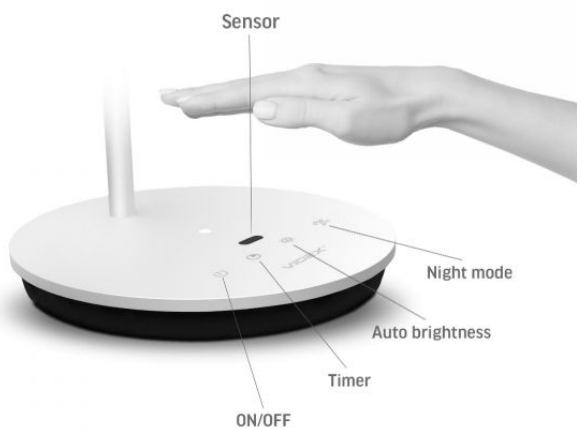

Built-in touch sensor for quick gesture control and automatic brightness detection