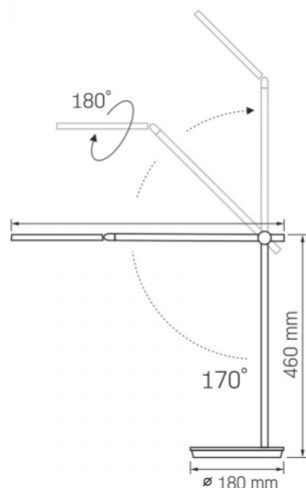

INDEX: VL-TF15W

We reserve the right to make technical changes. The data contained in this material is not legally binding.

Allegro opt Sp. z o.o., ul. Mierzeja Wiślana 11,
30-732 Krakow, Poland.

The product must be used indoors

Class of protection against electric shock II - provided not only by basic insulation but also by double or reinforced insulation

The product meets the requirements of EU directives

It is forbidden to throw away waste equipment marked with the symbol of a crossed-out bin with other waste

120°

Rated beam angle

ON/OFF
100 000

Rated On/off cycles

40 000 h

Nominal lifetime (hours)

Free

The product does not emit ultraviolet light

Dimmable

The product has smooth brightness adjustment

-10° +40°C

Operating temperatures range

CCT 4100K

Colour consistency in MacAdam ellipses (SDCM)

Free

The product does not contain mercury

IP20

Class of protection against dust and moisture. Protection against solid objects larger than 12 mm; no protection against moisture