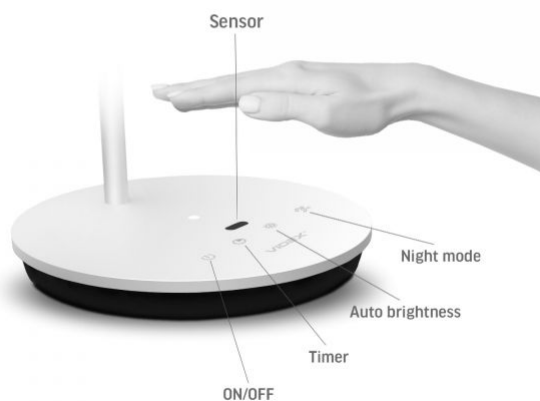

VIDEX®

VIDEX TF15W 20W 4100K White

INDEX: VL-TF15W

VIDEX®

VIDEX TF15W 20W 4100K White

INDEX: VL-TF15W

Built-in touch sensor for quick gesture control and automatic brightness detection

The low reflection index of the lamp light reduces discomfort caused by glare from illuminated objects

UGR < 19

A high color rendering index allows the lamp to transmit the most natural colors of objects

RA ≤ 98

INDEX: VL-TF15W

We reserve the right to make technical changes. The data contained in this material is not legally binding.