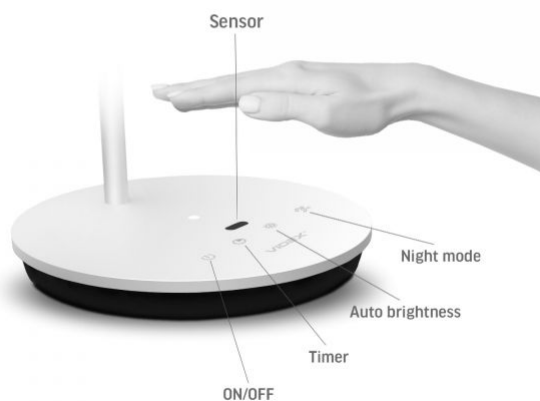

Built-in touch sensor for quick gesture control and automatic brightness detection