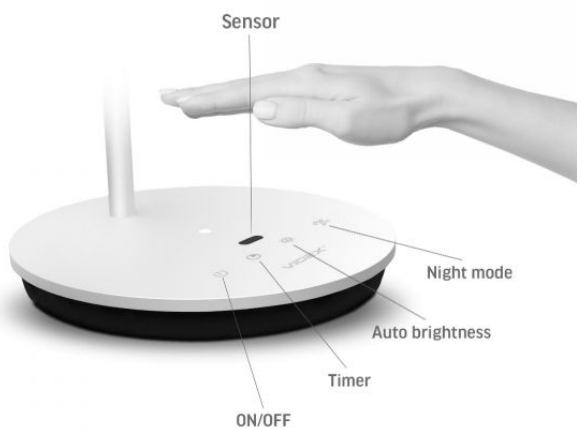

# VIDEX®

VIDEX TF15W 20W 4100K White

INDEX: VL-TF15W

Built-in touch sensor for quick gesture control and automatic brightness detection

**INDEX: VL-TF15W**

We reserve the right to make technical changes. The data contained in this material is not legally binding.