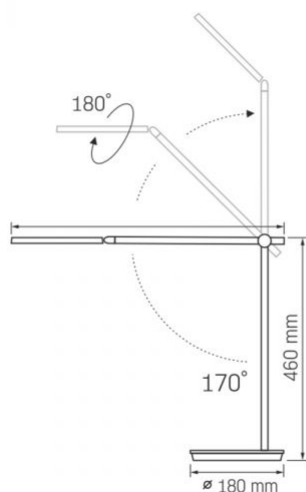

INDEX: VL-TF15R

We reserve the right to make technical changes. The data contained in this material is not legally binding.

Allegro opt Sp. z o.o., ul. Mierzeja Wiślana 11, 30-732 Krakow, Poland.

The product must be used indoors

Class of protection against electric shock II - provided not only by basic insulation but also by double or reinforced insulation

The product meets the requirements of EU directives

It is forbidden to throw away waste equipment marked with the symbol of a crossed-out bin with other waste

— Rated beam angle

120°

— Rated On/off cycles

100 000

— Nominal lifetime (hours)

40 000 h

— The product does not emit ultraviolet light

Free

— The product has smooth brightness adjustment

Dimmable

— Operating temperatures range

-10° +40°C

— Colour consistency in MacAdam ellipses (SDCM)

CCT 4100K

— The product does not contain mercury

Free

— Class of protection against dust and moisture. Protection against solid objects larger than 12 mm; no protection against moisture

IP20