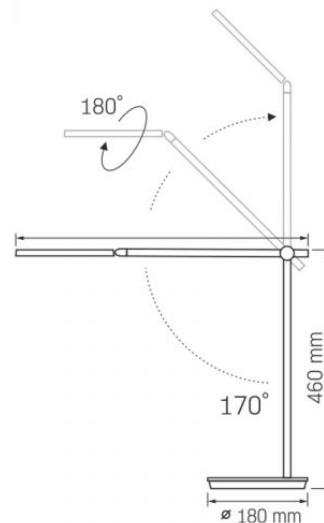

VIDEX®

VIDEX TF15R 20W 4100K Red

INDEX: VL-TF15R

We reserve the right to make technical changes. The data contained in this material is not legally binding.

Allegro opt Sp. z o.o., ul. Mierzeja Wiślana 11,
30-732 Krakow, Poland.