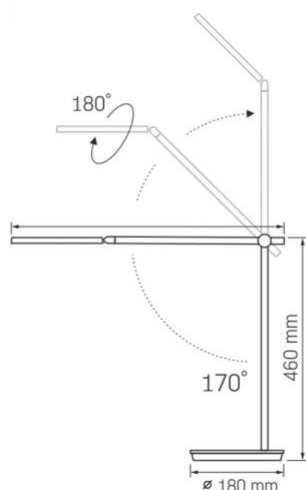

VIDEX®

VIDEX TF15R 20W 4100K Red

INDEX: VL-TF15R

We reserve the right to make technical changes. The data contained in this material is not legally binding.

Allegro opt Sp. z o.o., ul. Mierzeja Wiślana 11, 30-732 Krakow, Poland.

The product must be used indoors

Class of protection against electric shock II - provided not only by basic insulation but also by double or reinforced insulation

The product meets the requirements of EU directives

It is forbidden to throw away waste equipment marked with the symbol of a crossed-out bin with other waste

— Rated beam angle

120°

— Nominal lifetime (hours)

40 000 h

— Rated On/off cycles

100 000

— The product does not emit ultraviolet light

Free

— The product has smooth brightness adjustment

Dimmable

— Operating temperatures range

-10° +40°C

— Colour consistency in MacAdam ellipses (SDCM)

CCT 4100K

— The product does not contain mercury

Free

— Class of protection against dust and moisture. Protection against solid objects larger than 12 mm; no protection against moisture

IP20