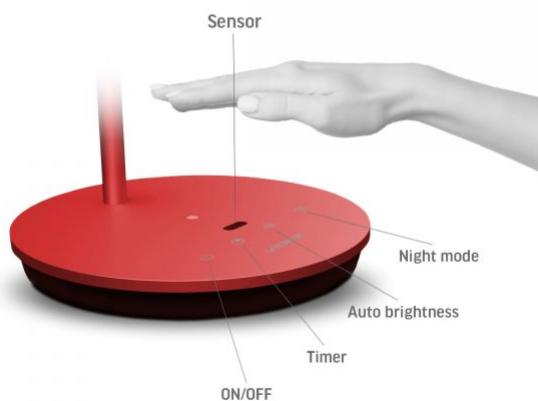

# VIDEX®

VIDEX TF15R 20W 4100K Red

INDEX: VL-TF15R

Built-in touch sensor for quick gesture control and automatic brightness detection

A high color rendering index allows the lamp to transmit the most natural colors of objects

**RA ≤ 98**

The low reflection index of the lamp light reduces discomfort caused by glare from illuminated objects

**UGR < 19**