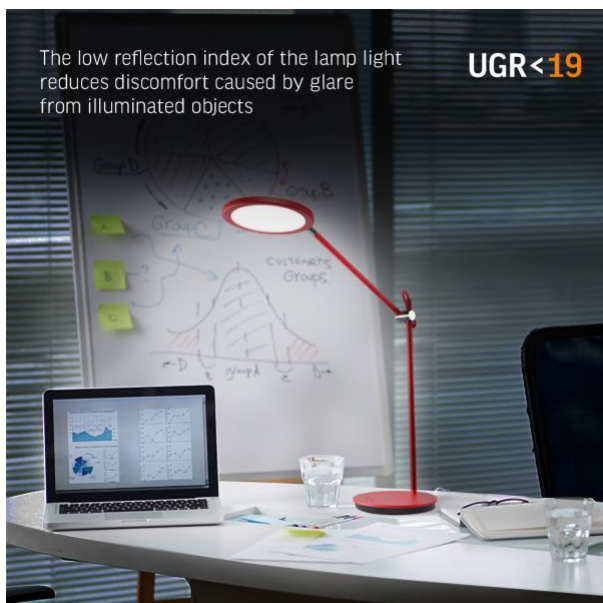

INDEX: VL-TF15R

We reserve the right to make technical changes. The data contained in this material is not legally binding.

Allegro opt Sp. z o.o., ul. Mierzeja Wiślana 11, 30-732 Krakow, Poland.

The product must be used indoors

Class of protection against electric shock II - provided not only by basic insulation but also by double or reinforced insulation

The product meets the requirements of EU directives

It is forbidden to throw away waste equipment marked with the symbol of a crossed-out bin with other waste

— Rated beam angle

120°

— Rated On/off cycles

100 000

— Nominal lifetime (hours)

40 000 h

— The product does not emit ultraviolet light

Free

— The product has smooth brightness adjustment

Dimmable

— Operating temperatures range

-10° +40°C

— Colour consistency in MacAdam ellipses (SDCM)

CCT 4100K

— The product does not contain mercury

Free

— Class of protection against dust and moisture. Protection against solid objects larger than 12 mm; no protection against moisture

IP20