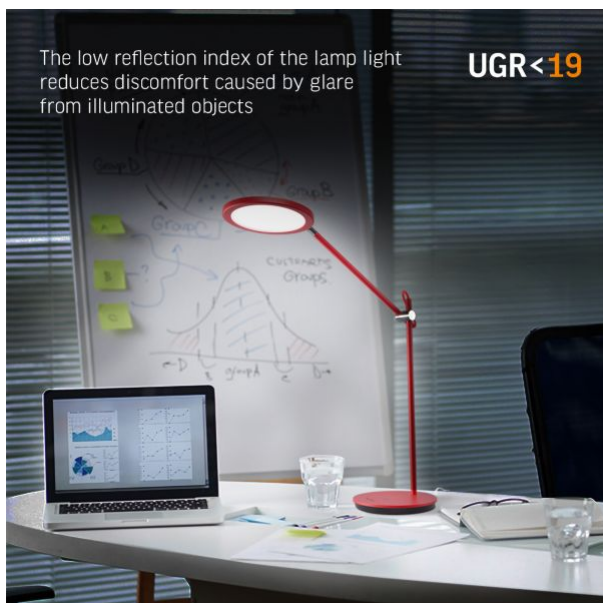

VIDEX®

VIDEX TF15R 20W 4100K Red

INDEX: VL-TF15R

We reserve the right to make technical changes. The data contained in this material is not legally binding.

Allegro opt Sp. z o.o., ul. Mierzeja Wiślana 11, 30-732 Krakow, Poland.

The product must be used indoors

Class of protection against electric shock II - provided not only by basic insulation but also by double or reinforced insulation

The product meets the requirements of EU directives

It is forbidden to throw away waste equipment marked with the symbol of a crossed-out bin with other waste

— Rated beam angle

120°

— Nominal lifetime (hours)

40 000 h

— Rated On/off cycles

100 000

— The product does not emit ultraviolet light

Free

— The product has smooth brightness adjustment

Dimmable

— Operating temperatures range

-10° +40°C

— Colour consistency in MacAdam ellipses (SDCM)

CCT 4100K

— The product does not contain mercury

Free

— Class of protection against dust and moisture. Protection against solid objects larger than 12 mm; no protection against moisture

IP20