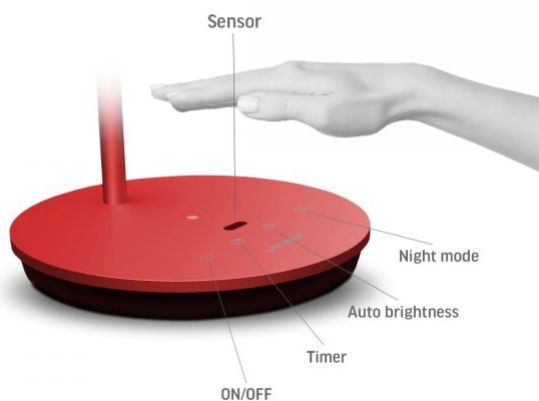

# VIDEX<sup>®</sup>

VIDEX TF15R 20W 4100K Red

INDEX: VL-TF15R

Built-in touch sensor for quick gesture control and automatic brightness detection