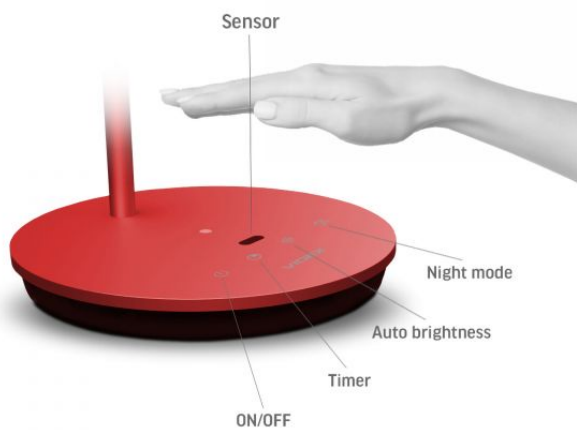

A high color rendering index allows the lamp to transmit the most natural colors of objects

RA ≤ 98