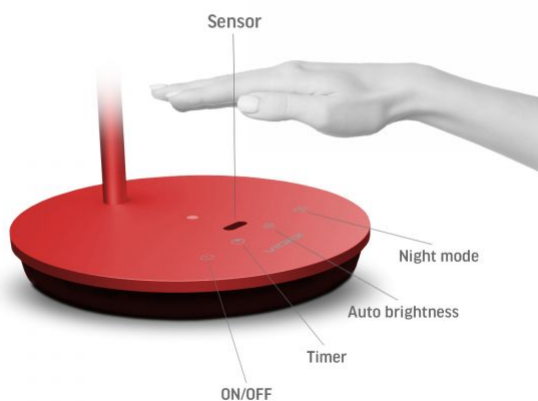

VIDEX®

VIDEX TF15R 20W 4100K Red

INDEX: VL-TF15R

VIDEX®

VIDEX TF15R 20W 4100K Red

INDEX: VL-TF15R

Built-in touch sensor for quick gesture control and automatic brightness detection

The low reflection index of the lamp light reduces discomfort caused by glare from illuminated objects