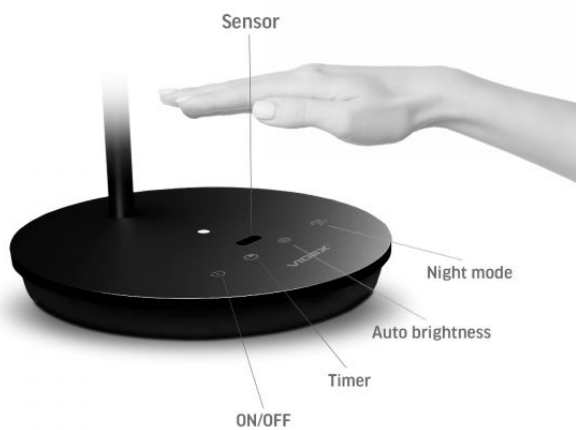

Built-in touch sensor for quick gesture control and automatic brightness detection