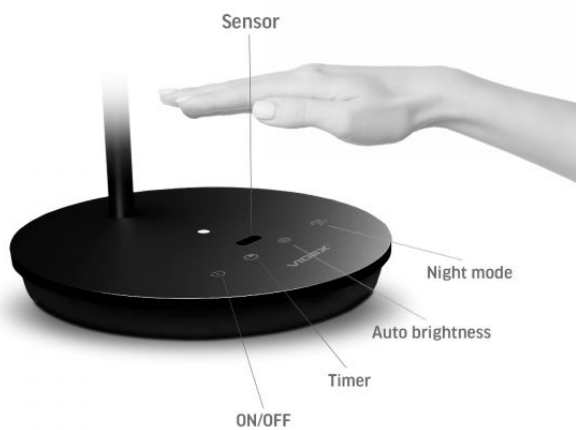

VIDEX®

VIDEX TF15B 20W 4100K Black

INDEX: VL-TF15B

VIDEX®

VIDEX TF15B 20W 4100K Black

INDEX: VL-TF15B

Built-in touch sensor for quick gesture control and automatic brightness detection

VIDEX[®]