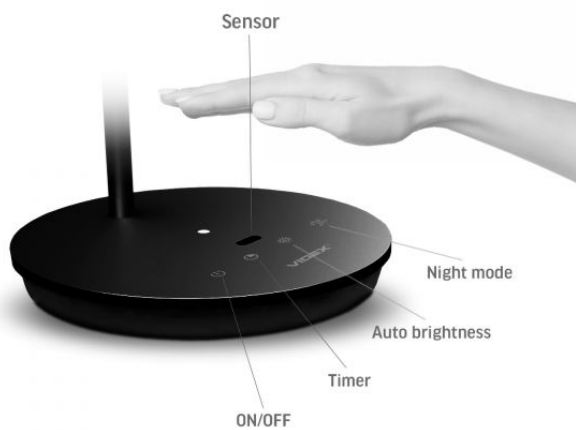

VIDEX®

VIDEX TF15B 20W 4100K Black

INDEX: VL-TF15B

VIDEX®

VIDEX TF15B 20W 4100K Black

INDEX: VL-TF15B

Built-in touch sensor for quick gesture control and automatic brightness detection

The low reflection index of the lamp light reduces discomfort caused by glare from illuminated objects

UGR < 19

A high color rendering index allows the lamp to transmit the most natural colors of objects

RA ≤ 98

VIDEX[®]

VIDEX TF15B 20W 4100K Black

INDEX: VL-TF15B

We reserve the right to make technical changes. The data contained in this material is not legally binding.