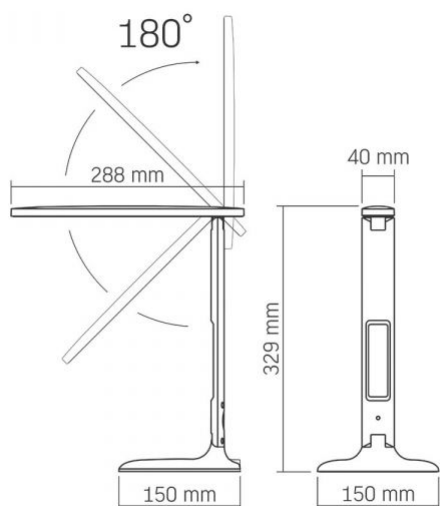

INDEX: VLE-TF05W

We reserve the right to make technical changes. The data contained in this material is not legally binding.

Allegro opt Sp. z o.o., ul. Mierzeja Wiślana 11,
30-732 Krakow, Poland.

The product must be used indoors

Class of protection against electric shock II - provided not only by basic insulation but also by double or reinforced insulation

Waste recycling after the end of the product's service life

The product meets the requirements of EU directives

It is forbidden to throw away waste equipment marked with the symbol of a crossed-out bin with other waste

— Rated beam angle

120°

— Ra > 80 - color rendering index

Ra > 80

— Rated On/off cycles

25 000

— Nominal lifetime (hours)

30 000 h

— The product does not emit ultraviolet light

Free

— The product has 5-level brightness adjustment

Dimmable

— Operating temperatures range

-10° +40°C

— The product does not contain mercury

Free

— Class of protection against dust and moisture. Protection against solid objects larger than 12 mm; no protection against moisture

IP20