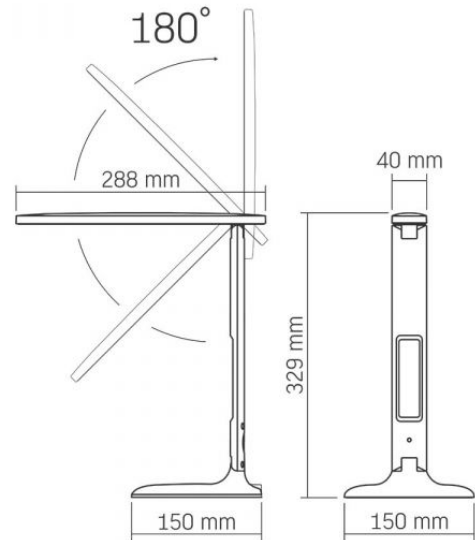

VIDEX®

VIDEX-DESK-LAMP-RIO-WHITE

INDEX: VLE-TF05W

We reserve the right to make technical changes. The data contained in this material is not legally binding.

Allegro opt Sp. z o.o., ul. Mierzeja Wiślana 11,
30-732 Krakow, Poland.