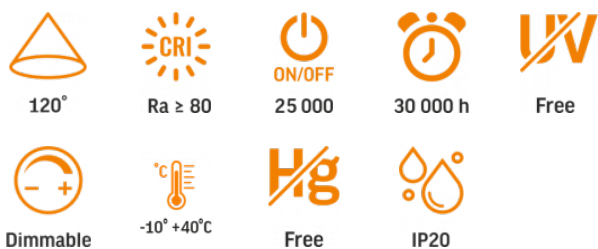

VIDEX®

WARRANTY 2 YEARS

General parameters

Light source or containing product	Containing product
Control gear replaceable	yes
Light source replaceable	no

Type of light source

Dimmable 5-step

Energy efficiency class of the contained light source F

Electrical parameters

Rated voltage, frequency AC 100-240 V, 50/60 Hz

Rated current 45 mA

Input interface AC adapter

Electric shock protection class II

Photometric parameters

VIDEX-DESK-LAMP-RIO-WHITE

INDEX: VLE-TF05W

Correlated color temperature	5500K (cold white), 4000K (neutral white), 3000K (warm white)
Useful luminous flux of the contained light source (Φ_{use})	490 Lm
Beam angle	120°
Color rendering index (CRI)	Ra > 80
On/Off cycles	25000
Lifetime	30000 h
Useful luminous flux of the light source in a sphere reference	in a sphere (360°)

Additional information

Place of installation	Desk
Place of application	indoor
Housing colour	White
Ultraviolet radiation	no
Operating temperature range	-10° +40°C
Mercury content	Does not contain
Ingress protection	IP20
Housing material	Plastic

Dimensions

EAN	5904405541234
Height	329 mm
Depth	150 mm
Width	150 mm