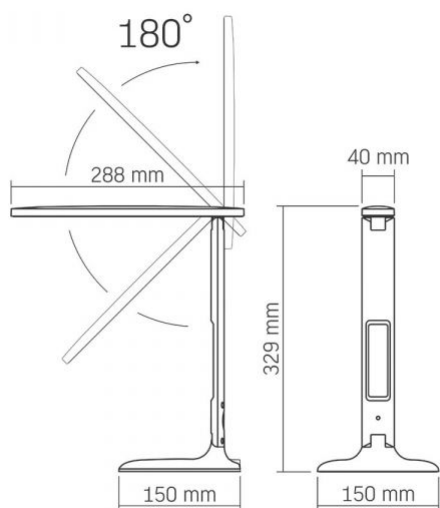

INDEX: VLE-TF05W

We reserve the right to make technical changes. The data contained in this material is not legally binding.

Allegro opt Sp. z o.o., ul. Mierzeja Wiślana 11,
30-732 Krakow, Poland.

The product must be used indoors

Class of protection against electric shock II - provided not only by basic insulation but also by double or reinforced insulation

Waste recycling after the end of the product's service life

The product meets the requirements of EU directives

It is forbidden to throw away waste equipment marked with the symbol of a crossed-out bin with other waste

120°

Rated beam angle

Ra > 80

Ra > 80 - color rendering index

25 000

Rated On/off cycles

30 000 h

Nominal lifetime (hours)

Free

The product does not emit ultraviolet light

Dimmable

The product has 5-level brightness adjustment

-10° +40°C

Operating temperatures range

Free

The product does not contain mercury

IP20

Class of protection against dust and moisture. Protection against solid objects larger than 12 mm; no protection against moisture