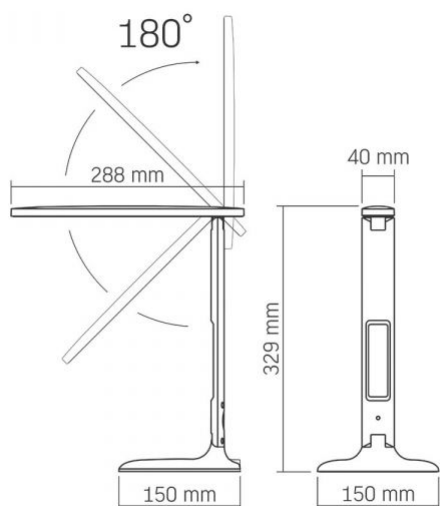

INDEX: VLE-TF05W

We reserve the right to make technical changes. The data contained in this material is not legally binding.

Allegro opt Sp. z o.o., ul. Mierzeja Wiślana 11,
30-732 Krakow, Poland.

The product must be used indoors

Class of protection against electric shock II - provided not only by basic insulation but also by double or reinforced insulation

Waste recycling after the end of the product's service life

The product meets the requirements of EU directives

It is forbidden to throw away waste equipment marked with the symbol of a crossed-out bin with other waste

— Rated beam angle

120°

— Ra > 80 - color rendering index

Ra > 80

— Nominal lifetime (hours)

30 000 h

— Rated On/off cycles

25 000

— The product does not emit ultraviolet light

Free

— The product has 5-level brightness adjustment

Dimmable

— Operating temperatures range

-10° +40°C

— The product does not contain mercury

Free

— Class of protection against dust and moisture. Protection against solid objects larger than 12 mm; no protection against moisture

IP20