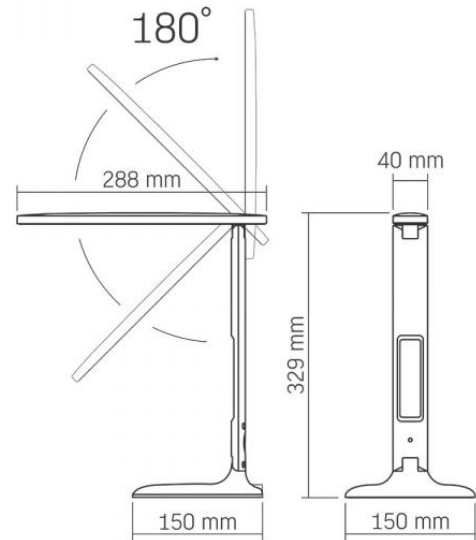

INDEX: VLE-TF05W

We reserve the right to make technical changes. The data contained in this material is not legally binding.

Allegro Opt Sp. z o.o., Handlowa 23, 05-120 Legionowo, Poland.