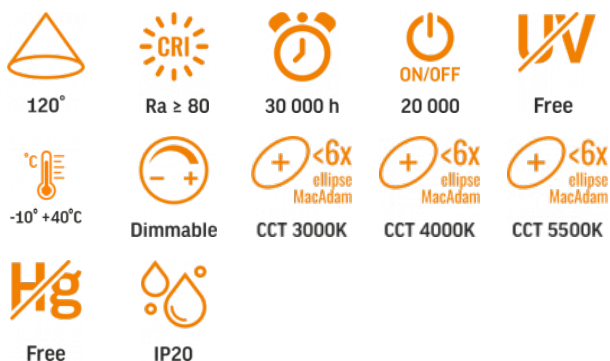

VIDEX®

VIDEX-DESK-LAMP-RIO-BLACK

INDEX: VLE-TF05B

TECHNICAL CARD

LED Dimmable Desk Lamp

Pursuant to the provisions of the WEEE Act, it is forbidden to put waste equipment marked with the symbol of a crossed out bin together with other waste. The user, wishing to get rid of electronic and electrical equipment, is obliged to return it to a waste equipment collection point. There are no hazardous components in the equipment that have a particularly negative impact on the environment and human health.

INDEX: VLE-TF05B

WARRANTY 2 YEARS

General parameters

Control gear replaceable	yes
Light source replaceable	no
Light source or containing product	Containing product

Type of light source

Energy class of the light source	F
Dimmable	5-step
Directional (DLS) or non-directional (NDLS) light source	NDLS
Mains (MLS) or non-mains (NMLS) light source	NMLS
Connected light source (cls)	no
Color-tunable light source	no
Technology	LED

Photometric parameters

Useful luminous flux of the light source (Φuse)	490 Lm
Correlated color temperature	5500K (cold white), 4000K (neutral white), 3000K (warm white)
Beam angle	120°
Color rendering index (CRI)	Ra > 80
Lifetime	30000 h
On/Off cycles	20000
Useful luminous flux of the light source reference	in a sphere (360°)
Chromaticity coordinates (x)	0.38
Chromaticity coordinates (y)	0.38
R9 colour rendering index value	>0
The lumen maintenance factor	≥96%
Colour consistency in MacAdam ellipses (SDCM)	<6 (3000K), <6 (4000K), <6 (5500K)
Flicker metric (Pst LM)	-

Dimensions

EAN	5904405541272
Height	329 mm
Width	150 mm
Depth	150 mm
In the package	1 pc.
Outer box	16 pcs.

Signs marking goods

Packaging marking	Recycling of waste, CE, Utilization
--------------------------	-------------------------------------