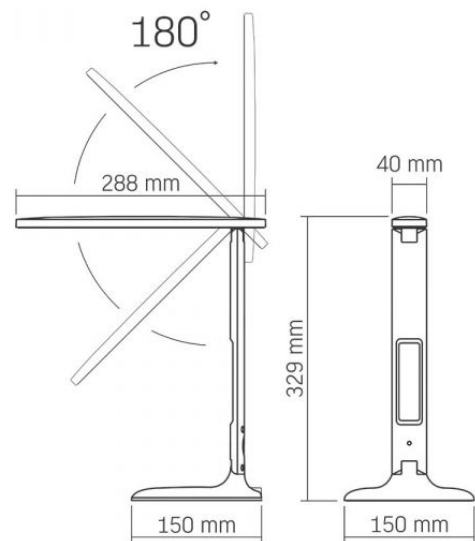

VIDEX®

VIDEX-DESK-LAMP-RIO-BLACK

INDEX: VLE-TF05B

We reserve the right to make technical changes. The data contained in this material is not legally binding.

Allegro Opt Sp. z o.o., Handlowa 23, 05-120 Legionowo, Poland.

Date: 8.09.2024