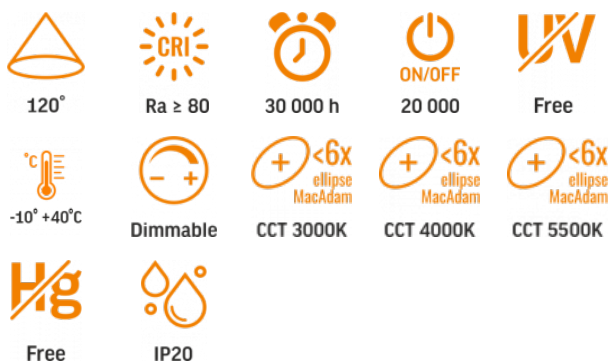

VIDEX®

VIDEX-DESK-LAMP-RIO-BLACK

INDEX: VLE-TF05B

TECHNICAL CARD

LED Dimmable Desk Lamp

Pursuant to the provisions of the WEEE Act, it is forbidden to put waste equipment marked with the symbol of a crossed out bin together with other waste. The user, wishing to get rid of electronic and electrical equipment, is obliged to return it to a waste equipment collection point. There are no hazardous components in the equipment that have a particularly negative impact on the environment and human health.

INDEX: VLE-TF05B

WARRANTY 2 YEARS

General parameters

Control gear replaceable	yes
Light source replaceable	no
Light source or containing product	Containing product

Type of light source

Energy class of the light source	F
Dimmable	5-step
Directional or non-directional light source	NDLS
Mains or non-mains light source	NMLS
Connected light source (cls)	no
Colour-tuneable light source (CTLS)	no
Technology	LED

Photometric parameters

Useful luminous flux of the light source (Φuse)	490 Lm
Correlated color temperature	5500K (cold white), 4000K (neutral white), 3000K (warm white)
Beam angle	120°
Color rendering index (CRI)	Ra > 80
Lifetime	30000 h
On/Off cycles	20000
Useful luminous flux of the light source reference	in a sphere (360°)
Chromaticity coordinates (x)	0.38
Chromaticity coordinates (y)	0.38
R9 colour rendering index value	>0
The lumen maintenance factor	≥96%
Colour consistency in MacAdam ellipses (SDCM)	<6 (3000K), <6 (4000K), <6 (5500K)
Flicker metric (Pst LM)	-

VIDEX®

VIDEX-DESK-LAMP-RIO-BLACK

INDEX: VLE-TF05B

Stroboscopic effect metric (SVM)	-
CRI Min	Ra 80
CRI Max	Ra 88

Additional information

Place of installation	Desk
Place of application	indoor
Housing colour	Black
Ultraviolet radiation	no
Operating temperature range	-10° +40°C
Mercury content	Does not contain
Ingress protection	IP20
Housing material	Plastic