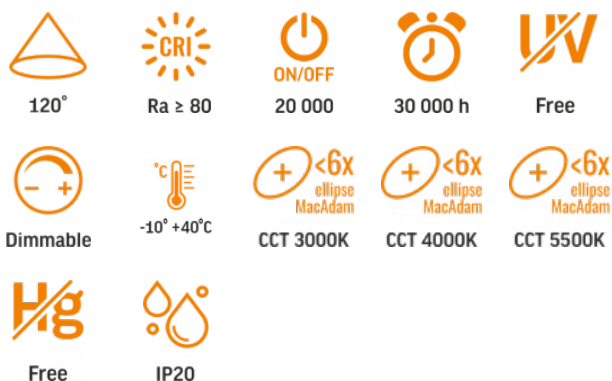

INDEX: VLE-TF05B

WARRANTY 2 YEARS

General parameters

Light source or containing product	Containing product
Light source replaceable	no
Control gear replaceable	yes

Type of light source

Energy efficiency class of the contained light source	F
Dimmable	5-step
Directional (DLS) or non-directional (NDLS) light source	NDLS
Connected light source (cls)	no
Color-tunable light source	no
Mains (MLS) or non-mains (NMLS) light source	NMLS
Technology	LED

Electrical parameters

On-mode power (Pon)	4.5 W
Rated voltage, frequency	AC 100-240 V, 50/60 Hz
Rated current	45 mA
Input interface	AC adapter
Electric shock protection class	II
Displacement factor (cos φ1)	-
Survival factor	1
Standby Power (Psb)	0.4 W

Photometric parameters

Useful luminous flux of the contained light source (Φuse)	490 Lm
Correlated color temperature	5500K (cold white), 4000K (neutral white), 3000K (warm white)
Beam angle	120°
Color rendering index (CRI)	Ra > 80
On/Off cycles	20000
Lifetime (L70B50)	30000 h
Useful luminous flux of the light source reference	in a sphere (360°)
Chromaticity coordinates (x)	0.38
Chromaticity coordinates (y)	0.38
R9 colour rendering index value	>0
The lumen maintenance factor	≥96%
Flicker metric (Pst LM)	-
Stroboscopic effect metric (SVM)	-