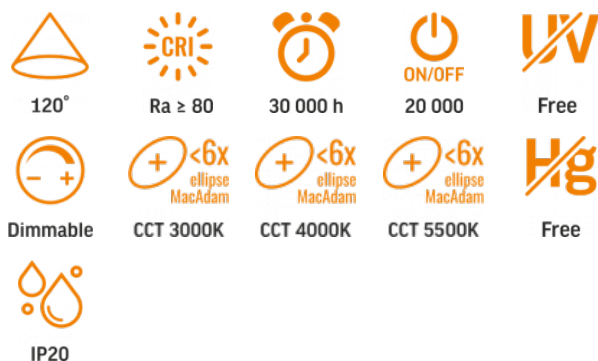

VIDEX®

VIDEX-DESK-LAMP-RIO-BLACK

INDEX: VLE-TF05B

TECHNICAL CARD

LED Dimmable Desk Lamp

Pursuant to the provisions of the WEEE Act, it is forbidden to put waste equipment marked with the symbol of a crossed out bin together with other waste. The user, wishing to get rid of electronic and electrical equipment, is obliged to return it to a waste equipment collection point. There are no hazardous components in the equipment that have a particularly negative impact on the environment and human health.

Electrical parameters

| | |
|---------------------|-------|
| On-mode power (Pon) | 4.5 W |
|---------------------|-------|

VIDEX-DESK-LAMP-RIO-BLACK

INDEX: VLE-TF05B

| | |
|---------------------------------|------------------------|
| Rated voltage, frequency | AC 100-240 V, 50/60 Hz |
| Rated current | 45 mA |
| Input interface | AC adapter |
| Electric shock protection class | II |
| Displacement factor (cos φ1) | - |
| Survival factor | 1 |
| Standby Power (Psb) | 0.4 W |

Photometric parameters

| | |
|--|---|
| Useful luminous flux of the light source (Φuse) | 490 Lm |
| Correlated color temperature | 5500K (cold white), 4000K (neutral white), 3000K (warm white) |
| Beam angle | 120° |
| Color rendering index (CRI) | Ra > 80 |
| Lifetime | 30000 h |
| On/Off cycles | 20000 |
| Useful luminous flux of the light source reference | in a sphere (360°) |
| Chromaticity coordinates (x) | 0.38 |
| Chromaticity coordinates (y) | 0.38 |
| R9 colour rendering index value | >0 |
| The lumen maintenance factor | ≥96% |
| Flicker metric (Pst LM) | - |
| Colour consistency in MacAdam ellipses (SDCM) | <6 (3000K), <6 (4000K), <6 (5500K) |