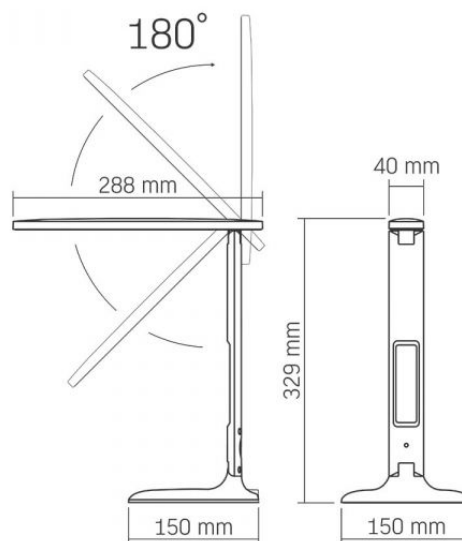

VIDEX®

VIDEX-DESK-LAMP-RIO-BLACK

INDEX: VLE-TF05B

We reserve the right to make technical changes. The data contained in this material is not legally binding.

Allegro opt Sp. z o.o., ul. Mierzeja Wiślana 11,
30-732 Krakow, Poland.

Date: 22.12.2024