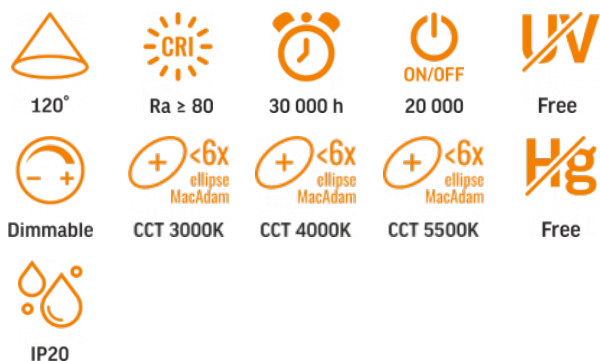

VIDEX®

VIDEX-DESK-LAMP-RIO-BLACK

INDEX: VLE-TF05B

TECHNICAL CARD

LED Dimmable Desk Lamp

Pursuant to the provisions of the WEEE Act, it is forbidden to put waste equipment marked with the symbol of a crossed out bin together with other waste. The user, wishing to get rid of electronic and electrical equipment, is obliged to return it to a waste equipment collection point. There are no hazardous components in the equipment that have a particularly negative impact on the environment and human health.

WARRANTY 2 YEARS

General parameters

Control gear replaceable	yes
Light source replaceable	no
Light source or containing product	Containing product

Type of light source

Energy class of the light source	F
Dimmable	5-step
Directional or non-directional light source	NDLS
Mains or non-mains light source	NMLS
Connected light source (cls)	no
Colour-tuneable light source (CTLS)	no
Technology	LED

Electrical parameters

On-mode power (Pon)	4.5 W
---------------------	-------

VIDEX-DESK-LAMP-RIO-BLACK

INDEX: VLE-TF05B

Rated voltage, frequency	AC 100-240 V, 50/60 Hz
Rated current	45 mA
Input interface	AC adapter
Electric shock protection class	II
Displacement factor (cos φ1)	-
Survival factor	1
Standby Power (Psb)	0.4 W

Photometric parameters

Useful luminous flux of the light source (Φuse)	490 Lm
Correlated color temperature	5500K (cold white), 4000K (neutral white), 3000K (warm white)
Beam angle	120°
Color rendering index (CRI)	Ra > 80
Lifetime	30000 h
On/Off cycles	20000
Useful luminous flux of the light source reference	in a sphere (360°)
Chromaticity coordinates (x)	0.38
Chromaticity coordinates (y)	0.38
R9 colour rendering index value	>0
The lumen maintenance factor	≥96%
Colour consistency in MacAdam ellipses (SDCM)	<6 (3000K), <6 (4000K), <6 (5500K)
Flicker metric (Pst LM)	-