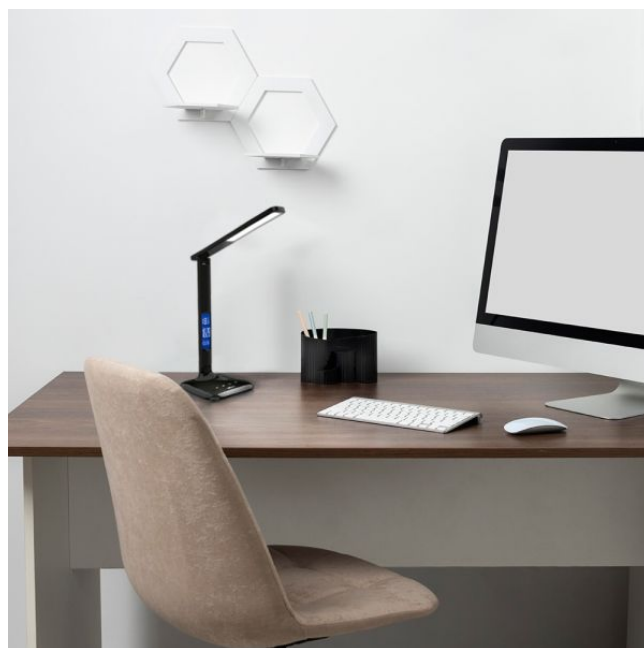

VIDEX®

VIDEX-DESK-LAMP-RIO-BLACK

INDEX: VLE-TF05B

We reserve the right to make technical changes. The data contained in this material is not legally binding.

Allegro opt Sp. z o.o., ul. Mierzeja Wiślana 11,
30-732 Krakow, Poland.

Date: 14.11.2024