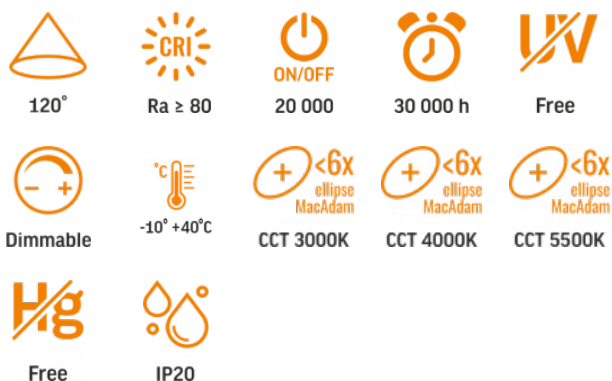

VIDEX®

VIDEX-DESK-LAMP-RIO-BLACK

INDEX: VLE-TF05B

TECHNICAL CARD

LED Dimmable Desk Lamp

Pursuant to the provisions of the WEEE Act, it is forbidden to put waste equipment marked with the symbol of a crossed out bin together with other waste. The user, wishing to get rid of electronic and electrical equipment, is obliged to return it to a waste equipment collection point. There are no hazardous components in the equipment that have a particularly negative impact on the environment and human health.

INDEX: VLE-TF05B

WARRANTY 2 YEARS

General parameters

Light source or containing product	Containing product
Light source replaceable	no
Control gear replaceable	yes

Type of light source

Energy efficiency class of the contained light source	F
Dimmable	5-step
Directional (DLS) or non-directional (NDLS) light source	NDLS
Connected light source (cls)	no
Color-tunable light source	no
Mains (MLS) or non-mains (NMLS) light source	NMLS
Technology	LED

Photometric parameters

Useful luminous flux of the contained light source (Φuse)	490 Lm
Correlated color temperature	5500K (cold white), 4000K (neutral white), 3000K (warm white)
Beam angle	120°
Color rendering index (CRI)	Ra > 80
On/Off cycles	20000
Lifetime (L70B50)	30000 h
Useful luminous flux of the light source reference	in a sphere (360°)
Chromaticity coordinates (x)	0.38
Chromaticity coordinates (y)	0.38
R9 colour rendering index value	>0
The lumen maintenance factor	≥96%
Flicker metric (Pst LM)	-
Stroboscopic effect metric (SVM)	-

Place of application indoor

Housing colour Black

Ultraviolet radiation no

Operating temperature range -10° +40°C

Mercury content Does not contain

Ingress protection IP20

Housing material Plastic

Dimensions