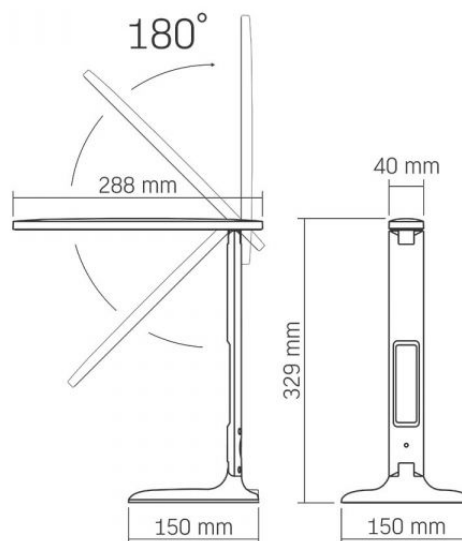

VIDEX®

VIDEX-DESK-LAMP-RIO-BLACK

INDEX: VLE-TF05B

We reserve the right to make technical changes. The data contained in this material is not legally binding.

Allegro opt Sp. z o.o., ul. Mierzeja Wiślana 11,
30-732 Krakow, Poland.

Date: 23.02.2025