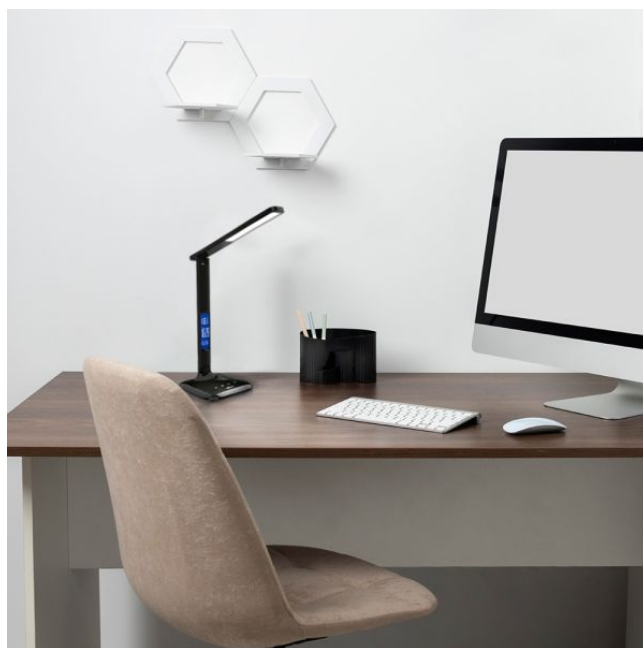

VIDEX®

VIDEX-DESK-LAMP-RIO-BLACK

INDEX: VLE-TF05B

We reserve the right to make technical changes. The data contained in this material is not legally binding.

Allegro opt Sp. z o.o., ul. Mierzeja Wiślana 11,
30-732 Krakow, Poland.

Date: 23.02.2025