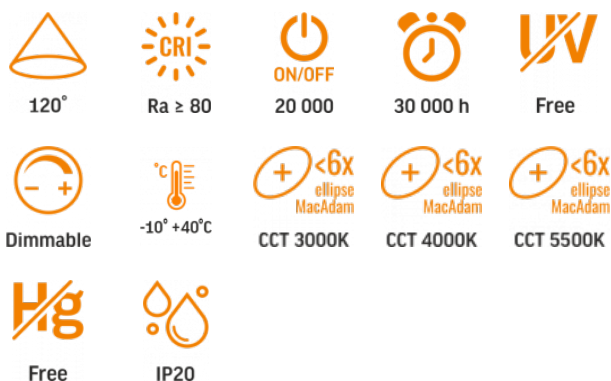

INDEX: VLE-TF05B

WARRANTY 2 YEARS

General parameters

Light source or containing product	Containing product
Control gear replaceable	yes
Light source replaceable	no
Type of light source	
Energy efficiency class of the contained light source	F
Dimmable	5-step
Directional (DLS) or non-directional (NDLS) light source	NDLS
Connected light source (cls)	no
Color-tunable light source	no
Mains (MLS) or non-mains (NMLS) light source	NMLS
Technology	LED

Electrical parameters

On-mode power (Pon)	4.5 W
Rated voltage, frequency	AC 100-240 V, 50/60 Hz
Rated current	45 mA
Input interface	AC adapter
Electric shock protection class	II
Displacement factor (cos φ1)	-
Survival factor	1
Standby Power (Psb)	0.4 W

Photometric parameters

Useful luminous flux of the contained light source (Φuse)	490 Lm
Correlated color temperature	5500K (cold white), 4000K (neutral white), 3000K (warm white)
Beam angle	120°
Color rendering index (CRI)	Ra > 80
On/Off cycles	20000
Lifetime (L70B50)	30000 h
Useful luminous flux of the light source reference	in a sphere (360°)
Chromaticity coordinates (x)	0.38
Chromaticity coordinates (y)	0.38
R9 colour rendering index value	>0
The lumen maintenance factor	≥96%
Flicker metric (Pst LM)	-
Stroboscopic effect metric (SVM)	-