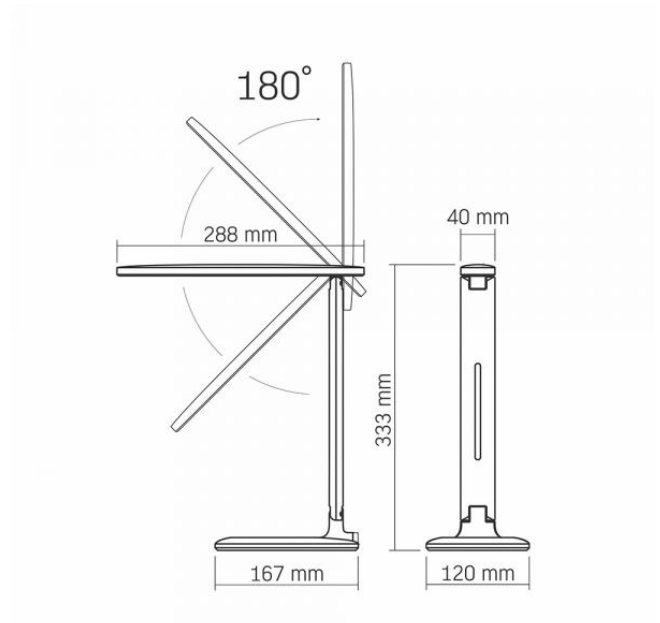

VIDEX®

VIDEX-DESK-LAMP-OSLO

INDEX: VLE-TF02W

We reserve the right to make technical changes. The data contained in this material is not legally binding.

Allegro opt Sp. z o.o., ul. Mierzeja Wiślana 11,
30-732 Krakow, Poland.

Date: 14.11.2024