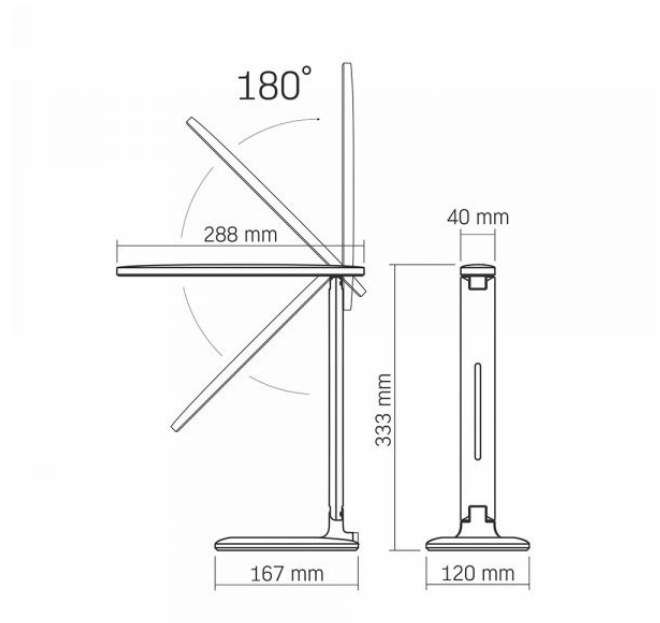

VIDEX®

VIDEX-DESK-LAMP-OSLO

INDEX: VLE-TF02W

We reserve the right to make technical changes. The data contained in this material is not legally binding.

Allegro opt Sp. z o.o., ul. Mierzeja Wiślana 11,
30-732 Krakow, Poland.

Date: 4.12.2024