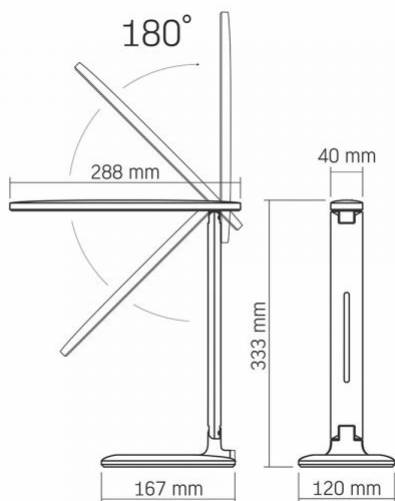

INDEX: VLE-TF02W

We reserve the right to make technical changes. The data contained in this material is not legally binding.

Allegro opt Sp. z o.o., ul. Mierzeja Wiślana 11,
30-732 Krakow, Poland.

The product must be used indoors

Class of protection against electric shock II - provided not only by basic insulation but also by double or reinforced insulation

Waste recycling after the end of the product's service life

The product meets the requirements of EU directives

It is forbidden to throw away waste equipment marked with the symbol of a crossed-out bin with other waste

120°

— Rated beam angle

Ra > 80

— Ra > 80 - color rendering index

30 000 h

— Nominal lifetime (hours)

25 000

— Rated On/off cycles

Free

— The product does not emit ultraviolet light

Dimmable

— The product has 3-level brightness adjustment

-10° +40°C

— Operating temperatures range

Free

— The product does not contain mercury

IP20

— Class of protection against dust and moisture. Protection against solid objects larger than 12 mm; no protection against moisture