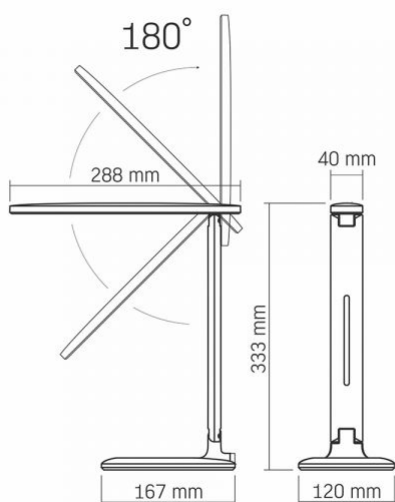

INDEX: VLE-TF02W

We reserve the right to make technical changes. The data contained in this material is not legally binding.

Allegro opt Sp. z o.o., ul. Mierzeja Wiślana 11,
30-732 Krakow, Poland.

The product must be used indoors

Class of protection against electric shock II - provided not only by basic insulation but also by double or reinforced insulation

Waste recycling after the end of the product's service life

The product meets the requirements of EU directives

It is forbidden to throw away waste equipment marked with the symbol of a crossed-out bin with other waste

— Rated beam angle

— Ra > 80 - color rendering index

— Rated On/off cycles

— Nominal lifetime (hours)

— The product does not emit ultraviolet light

— The product has 3-level brightness adjustment

— Operating temperatures range

— The product does not contain mercury

— Class of protection against dust and moisture. Protection against solid objects larger than 12 mm; no protection against moisture