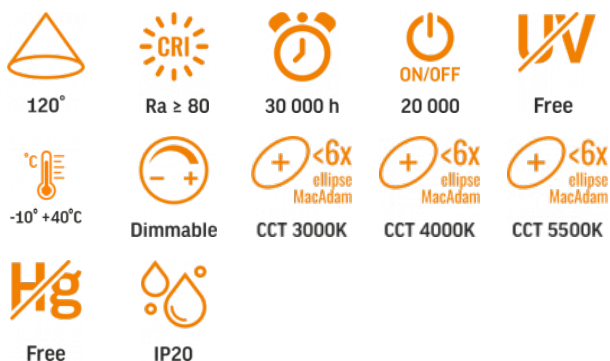

VIDEX®

VIDEX-DESK-LAMP-NAIROBI-WHITE

INDEX: VLE-TF05W-RGB

TECHNICAL CARD

LED Dimmable Desk Lamp

Pursuant to the provisions of the WEEE Act, it is forbidden to put waste equipment marked with the symbol of a crossed out bin together with other waste. The user, wishing to get rid of electronic and electrical equipment, is obliged to return it to a waste equipment collection point. There are no hazardous components in the equipment that have a particularly negative impact on the environment and human health.

INDEX: VLE-TF05W-RGB

WARRANTY 2 YEARS

General parameters

Control gear replaceable	yes
Light source replaceable	no
Light source or containing product	Containing product

Type of light source

Energy class of the light source	F
Dimmable	5-step
Directional or non-directional light source	NDLS
Mains or non-mains light source	NMLS
Connected light source (cls)	no
Colour-tuneable light source (CTLS)	no
Technology	LED

Photometric parameters

Useful luminous flux of the light source (Φuse)	490 Lm
Correlated color temperature	5500K (cold white), 4000K (neutral white), 3000K (warm white)
Beam angle	120°
Color rendering index (CRI)	Ra > 80
Lifetime	30000 h
On/Off cycles	20000
Useful luminous flux of the light source reference	in a sphere (360°)
Chromaticity coordinates (x)	0.38
Chromaticity coordinates (y)	0.38
R9 colour rendering index value	>0
The lumen maintenance factor	≥96%
Colour consistency in MacAdam ellipses (SDCM)	<6 (3000K), <6 (4000K), <6 (5500K)
Flicker metric (Pst LM)	-

VIDEX®

VIDEX-DESK-LAMP-NAIROBI-WHITE

INDEX: VLE-TF05W-RGB

Stroboscopic effect metric (SVM)	-
CRI Min	Ra 80
CRI Max	Ra 88

Additional information

Place of installation	Desk
Place of application	indoor
Housing colour	White
Ultraviolet radiation	no
Operating temperature range	-10° +40°C
Mercury content	Does not contain
Ingress protection	IP20
Housing material	Plastic