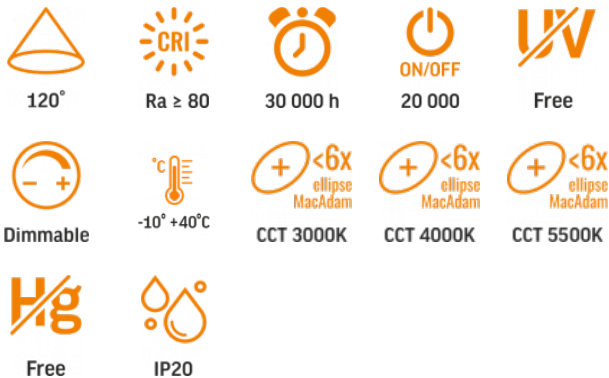

TECHNICAL CARD

LED Dimmable Desk Lamp

Pursuant to the provisions of the WEEE Act, it is forbidden to put waste equipment marked with the symbol of a crossed out bin together with other waste. The user, wishing to get rid of electronic and electrical equipment, is obliged to return it to a waste equipment collection point. There are no hazardous components in the equipment that have a particularly negative impact on the environment and human health.

INDEX: VLE-TF05W-RGB

WARRANTY 2 YEARS

General parameters

| | |
|------------------------------------|--------------------|
| Light source or containing product | Containing product |
| Control gear replaceable | yes |
| Light source replaceable | no |

Photometric parameters

| | |
|---|---|
| Useful luminous flux of the contained light source (Φuse) | 490 Lm |
| Correlated color temperature | 5500K (cold white), 4000K (neutral white), 3000K (warm white) |
| Beam angle | 120° |
| Color rendering index (CRI) | Ra > 80 |
| Lifetime | 30000 h |
| On/Off cycles | 20000 |
| Useful luminous flux of the light source reference | in a sphere (360°) |
| Chromaticity coordinates (x) | 0.38 |
| Chromaticity coordinates (y) | 0.38 |
| R9 colour rendering index value | >0 |
| The lumen maintenance factor | ≥96% |
| Colour consistency in MacAdam ellipses (SDCM) | <6 (3000K), <6 (4000K), <6 (5500K) |