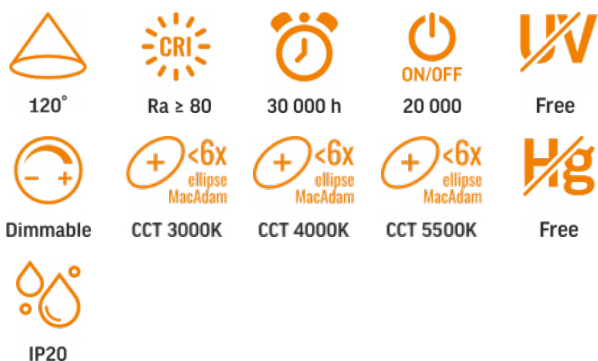

VIDEX®

VIDEX-DESK-LAMP-NAIROBI-WHITE

INDEX: VLE-TF05W-RGB

TECHNICAL CARD

LED Dimmable Desk Lamp

Pursuant to the provisions of the WEEE Act, it is forbidden to put waste equipment marked with the symbol of a crossed out bin together with other waste. The user, wishing to get rid of electronic and electrical equipment, is obliged to return it to a waste equipment collection point. There are no hazardous components in the equipment that have a particularly negative impact on the environment and human health.

INDEX: VLE-TF05W-RGB

WARRANTY 2 YEARS

General parameters

Control gear replaceable	yes
Light source replaceable	no
Light source or containing product	Containing product

Type of light source

Energy class of the light source	F
Dimmable	5-step
Directional or non-directional light source	NDLS
Mains or non-mains light source	NMLS
Connected light source (cls)	no
Colour-tuneable light source (CTLS)	no
Technology	LED

Photometric parameters

Useful luminous flux of the light source (Φuse)	490 Lm
Correlated color temperature	5500K (cold white), 4000K (neutral white), 3000K (warm white)
Beam angle	120°
Color rendering index (CRI)	Ra > 80
Lifetime	30000 h
On/Off cycles	20000
Useful luminous flux of the light source reference	in a sphere (360°)
Chromaticity coordinates (x)	0.38
Chromaticity coordinates (y)	0.38
R9 colour rendering index value	>0
The lumen maintenance factor	≥96%
Flicker metric (Pst LM)	-
Colour consistency in MacAdam ellipses (SDCM)	<6 (3000K), <6 (4000K), <6 (5500K)

Dimensions

EAN	5904405541289
Height	345 mm
Width	150 mm
Depth	150 mm
Outer box	16 pcs.
In the package	1 pc.

Signs marking goods

Packaging marking	Recycling of waste, CE, Utilization
--------------------------	-------------------------------------