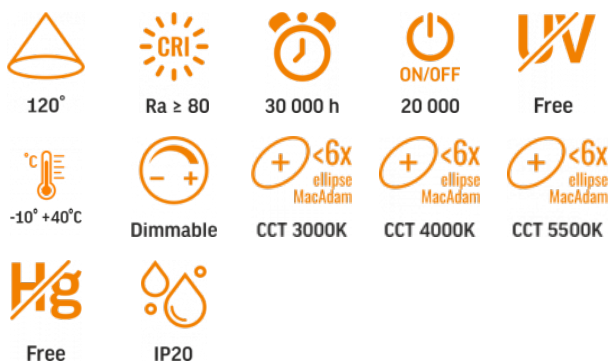

INDEX: VLE-TF05W-RGB

WARRANTY 2 YEARS

General parameters

Light source or containing product	Containing product
Control gear replaceable	yes
Light source replaceable	no

Type of light source

Dimmable	5-step
Directional (DLS) or non-directional (NDLS) light source	NDLS
Connected light source (cls)	no
Color-tunable light source	no
Mains (MLS) or non-mains (NMLS) light source	NMLS
Technology	LED
Energy efficiency class of the contained light source	F

Electrical parameters

On-mode power (Pon)	4.5 W

Rated voltage, frequency	AC 100-240 V, 50/60 Hz
Rated current	60 mA
Input interface	AC adapter
Electric shock protection class	II
Displacement factor (cos φ1)	-
Survival factor	1
Standby Power (Psb)	0.4 W

Photometric parameters

Useful luminous flux of the contained light source (Φuse)	490 Lm
Correlated color temperature	5500K (cold white), 4000K (neutral white), 3000K (warm white)
Beam angle	120°
Color rendering index (CRI)	Ra > 80
Lifetime	30000 h
On/Off cycles	20000
Useful luminous flux of the light source reference	in a sphere (360°)
Chromaticity coordinates (x)	0.38
Chromaticity coordinates (y)	0.38
R9 colour rendering index value	>0
The lumen maintenance factor	≥96%
Colour consistency in MacAdam ellipses (SDCM)	<6 (3000K), <6 (4000K), <6 (5500K)
Flicker metric (Pst LM)	-