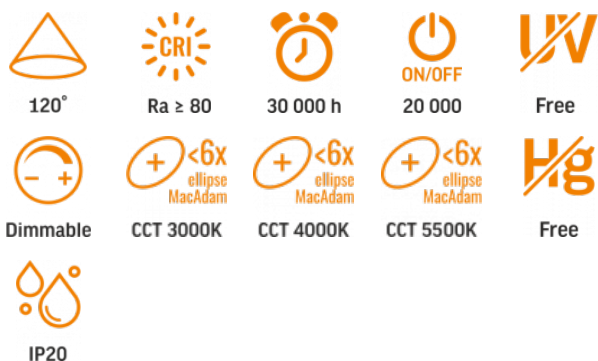

VIDEX®

VIDEX-DESK-LAMP-NAIROBI-WHITE

INDEX: VLE-TF05W-RGB

TECHNICAL CARD

LED Dimmable Desk Lamp

Pursuant to the provisions of the WEEE Act, it is forbidden to put waste equipment marked with the symbol of a crossed out bin together with other waste. The user, wishing to get rid of electronic and electrical equipment, is obliged to return it to a waste equipment collection point. There are no hazardous components in the equipment that have a particularly negative impact on the environment and human health.

INDEX: VLE-TF05W-RGB

WARRANTY 2 YEARS

General parameters

| | |
|------------------------------------|--------------------|
| Control gear replaceable | yes |
| Light source replaceable | no |
| Light source or containing product | Containing product |

Photometric parameters

| | |
|--|---|
| Useful luminous flux of the light source (Φuse) | 490 Lm |
| Correlated color temperature | 5500K (cold white), 4000K (neutral white), 3000K (warm white) |
| Beam angle | 120° |
| Color rendering index (CRI) | Ra > 80 |
| Lifetime | 30000 h |
| On/Off cycles | 20000 |
| Useful luminous flux of the light source reference | in a sphere (360°) |
| Chromaticity coordinates (x) | 0.38 |
| Chromaticity coordinates (y) | 0.38 |
| R9 colour rendering index value | >0 |
| The lumen maintenance factor | ≥96% |
| Flicker metric (Pst LM) | - |
| Colour consistency in MacAdam ellipses (SDCM) | <6 (3000K), <6 (4000K), <6 (5500K) |

| | |
|---|-------|
| Stroboscopic effect metric (SVM) | - |
| CRI Min | Ra 80 |
| CRI Max | Ra 88 |

Additional information

| | |
|------------------------------------|------------------|
| Place of installation | Desk |
| Place of application | indoor |
| Housing colour | White |
| Ultraviolet radiation | no |
| Operating temperature range | -10° +40°C |
| Mercury content | Does not contain |
| Ingress protection | IP20 |
| Housing material | Plastic |