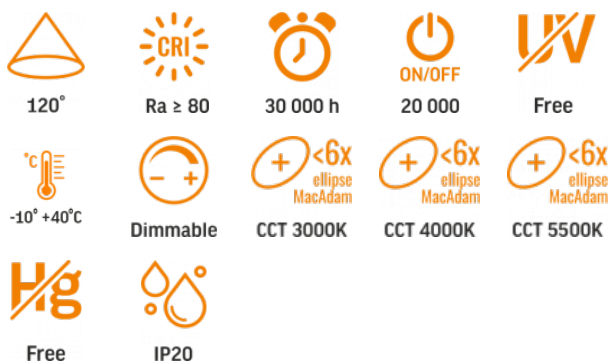

VIDEX®

VIDEX-DESK-LAMP-HELSINKI-WHITE

INDEX: VLE-TF09W

TECHNICAL CARD

LED Dimmable Desk Lamp

Pursuant to the provisions of the WEEE Act, it is forbidden to put waste equipment marked with the symbol of a crossed out bin together with other waste. The user, wishing to get rid of electronic and electrical equipment, is obliged to return it to a waste equipment collection point. There are no hazardous components in the equipment that have a particularly negative impact on the environment and human health.

INDEX: VLE-TF09W

WARRANTY 2 YEARS

General parameters

Control gear replaceable	yes
Light source replaceable	no

Type of light source

Energy class of the light source	G
Dimmable	non-step dimming
Directional or non-directional light source	NDLS
Mains or non-mains light source	NMLS
Colour-tuneable light source (CTLS)	no
Technology	LED

Electrical parameters

On-mode power (Pon)	4.5 W
Rated voltage, frequency	AC 100-240 V, 50/60 Hz
Rated current	45 mA

Input interface	AC adapter, Micro USB
Electric shock protection class	III
Displacement factor (cos φ1)	-
Survival factor	1
Standby Power (Psb)	0.4 W

Photometric parameters

Useful luminous flux of the light source (Φuse)	370 Lm
Correlated color temperature	5500K (cold white), 4000K (neutral white), 3000K (warm white)
Beam angle	120°
Color rendering index (CRI)	Ra > 80
Lifetime	30000 h
On/Off cycles	20000
Useful luminous flux of the light source reference	in a sphere (360°)
Chromaticity coordinates (x)	0.38
Chromaticity coordinates (y)	0.38
R9 colour rendering index value	>0
The lumen maintenance factor	≥96%
Colour consistency in MacAdam ellipses (SDCM)	<6 (3000K), <6 (4000K), <6 (5500K)
Flicker metric (Pst LM)	-
Stroboscopic effect metric (SVM)	-
CRI Min	Ra 80