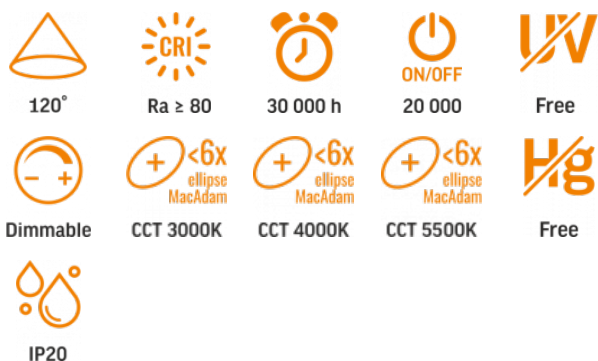

VIDEX®

VIDEX-DESK-LAMP-HELSINKI-WHITE

INDEX: VLE-TF09W

TECHNICAL CARD

LED Dimmable Desk Lamp

Pursuant to the provisions of the WEEE Act, it is forbidden to put waste equipment marked with the symbol of a crossed out bin together with other waste. The user, wishing to get rid of electronic and electrical equipment, is obliged to return it to a waste equipment collection point. There are no hazardous components in the equipment that have a particularly negative impact on the environment and human health.

INDEX: VLE-TF09W

WARRANTY 2 YEARS

General parameters

Control gear replaceable	yes
Light source replaceable	no

Type of light source

Energy class of the light source	G
Dimmable	non-step dimming
Directional or non-directional light source	NDLS
Mains or non-mains light source	NMLS
Colour-tuneable light source (CTLS)	no
Technology	LED

Electrical parameters

On-mode power (Pon)	4.5 W
Rated voltage, frequency	AC 100-240 V, 50/60 Hz
Rated current	45 mA

Input interface	AC adapter, Micro USB
Electric shock protection class	III
Displacement factor (cos ϕ 1)	-
Survival factor	1
Standby Power (Psb)	0.4 W

Photometric parameters

Useful luminous flux of the light source (Φ_{use})	370 Lm
Correlated color temperature	5500K (cold white), 4000K (neutral white), 3000K (warm white)
Beam angle	120°
Color rendering index (CRI)	Ra > 80
Lifetime	30000 h
On/Off cycles	20000
Useful luminous flux of the light source reference	in a sphere (360°)
Chromaticity coordinates (x)	0.38
Chromaticity coordinates (y)	0.38
R9 colour rendering index value	>0
The lumen maintenance factor	≥96%
Colour consistency in MacAdam ellipses (SDCM)	<6 (3000K), <6 (4000K), <6 (5500K)
Flicker metric (Pst LM)	-
Stroboscopic effect metric (SVM)	-
CRI Min	Ra 80