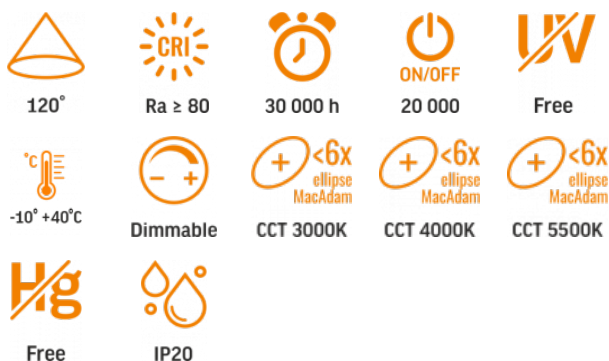

INDEX: VLE-TF09W

WARRANTY 2 YEARS

General parameters

Control gear replaceable	yes
Light source replaceable	no

Type of light source

Energy class of the light source	G
Dimmable	non-step dimming
Directional (DLS) or non-directional (NDLS) light source	NDLS
Mains (MLS) or non-mains (NMLS) light source	NMLS
Color-tunable light source	no
Technology	LED

Electrical parameters

On-mode power (Pon)	4.5 W
Rated voltage, frequency	AC 100-240 V, 50/60 Hz
Rated current	45 mA

Input interface	AC adapter, Micro USB
Electric shock protection class	III
Displacement factor (cos φ1)	-
Survival factor	1
Standby Power (Psb)	0.4 W

Photometric parameters

Useful luminous flux of the light source (Φuse)	370 Lm
Correlated color temperature	5500K (cold white), 4000K (neutral white), 3000K (warm white)
Beam angle	120°
Color rendering index (CRI)	Ra > 80
Lifetime	30000 h
On/Off cycles	20000
Useful luminous flux of the light source reference	in a sphere (360°)
Chromaticity coordinates (x)	0.38
Chromaticity coordinates (y)	0.38
R9 colour rendering index value	>0
The lumen maintenance factor	≥96%
Colour consistency in MacAdam ellipses (SDCM)	<6 (3000K), <6 (4000K), <6 (5500K)
Flicker metric (Pst LM)	-
Stroboscopic effect metric (SVM)	-
CRI Min	Ra 80