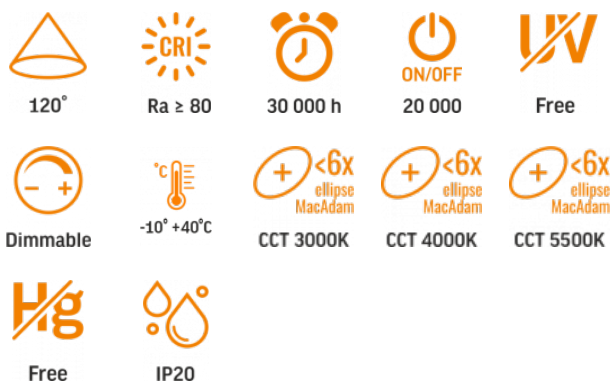

INDEX: VLE-TF03W

WARRANTY 2 YEARS

General parameters

Light source or containing product	Containing product
Control gear replaceable	yes
Light source replaceable	no

Type of light source

Dimmable	3-step
Directional (DLS) or non-directional (NDLS) light source	NDLS
Color-tunable light source	no
Mains (MLS) or non-mains (NMLS) light source	NMLS
Technology	LED
Energy efficiency class of the contained light source	G

Electrical parameters

On-mode power (Pon)	4.5 W

Rated voltage, frequency	AC 100-240 V, 50/60 Hz
Rated current	60 mA
Input interface	AC adapter
Electric shock protection class	II
Survival factor	1
Standby Power (Psb)	0.4 W

Photometric parameters

Useful luminous flux of the contained light source (Φuse)	370 Lm
Correlated color temperature	5500K (cold white), 4000K (neutral white), 3000K (warm white)
Beam angle	120°
Color rendering index (CRI)	Ra > 80
Lifetime	30000 h
On/Off cycles	20000
Useful luminous flux of the light source reference	in a sphere (360°)
Chromaticity coordinates (x)	0.38
Chromaticity coordinates (y)	0.38
R9 colour rendering index value	>0
The lumen maintenance factor	≥96%
Colour consistency in MacAdam ellipses (SDCM)	<6 (3000K), <6 (4000K), <6 (5500K)
CRI Min	Ra 80
CRI Max	Ra 88