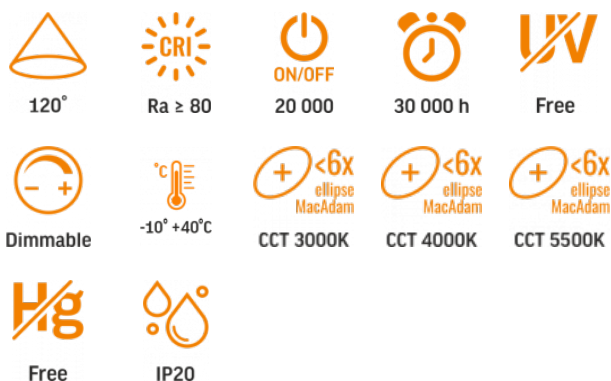

TECHNICAL CARD

LED Dimmable Desk Lamp

Pursuant to the provisions of the WEEE Act, it is forbidden to put waste equipment marked with the symbol of a crossed out bin together with other waste. The user, wishing to get rid of electronic and electrical equipment, is obliged to return it to a waste equipment collection point. There are no hazardous components in the equipment that have a particularly negative impact on the environment and human health.

INDEX: VLE-TF03W

WARRANTY 2 YEARS

General parameters

Light source or containing product	Containing product
Light source replaceable	no
Control gear replaceable	yes

Type of light source

Energy efficiency class of the contained light source	G
Dimmable	3-step
Directional (DLS) or non-directional (NDLS) light source	NDLS
Color-tunable light source	no
Mains (MLS) or non-mains (NMLS) light source	NMLS
Technology	LED

Electrical parameters

On-mode power (Pon)	4.5 W
---------------------	-------

Rated voltage, frequency	AC 100-240 V, 50/60 Hz
Rated current	60 mA
Input interface	AC adapter
Electric shock protection class	II
Survival factor	1
Standby Power (Psb)	0.4 W

Photometric parameters

Useful luminous flux of the contained light source (Φuse)	370 Lm
Correlated color temperature	5500K (cold white), 4000K (neutral white), 3000K (warm white)
Beam angle	120°
Color rendering index (CRI)	Ra > 80
On/Off cycles	20000
Lifetime (L70B50)	30000 h
Useful luminous flux of the light source reference	in a sphere (360°)
Chromaticity coordinates (x)	0.38
Chromaticity coordinates (y)	0.38
R9 colour rendering index value	>0
The lumen maintenance factor	≥96%
Colour consistency in MacAdam ellipses (SDCM)	<6 (3000K), <6 (4000K), <6 (5500K)
CRI Min	Ra 80
CRI Max	Ra 88