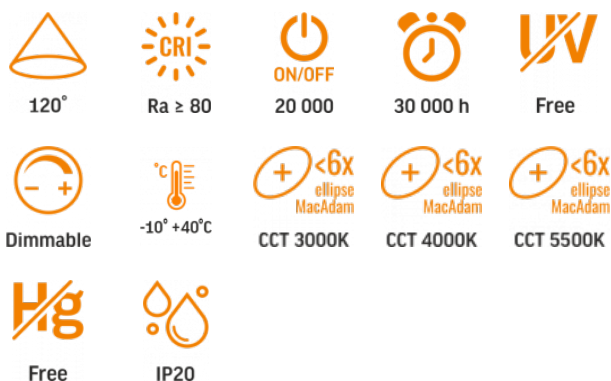

INDEX: VLE-TF03W

WARRANTY 2 YEARS

General parameters

Light source or containing product	Containing product
Light source replaceable	no
Control gear replaceable	yes

Type of light source

Energy efficiency class of the contained light source	G
Dimmable	3-step
Directional (DLS) or non-directional (NDLS) light source	NDLS
Color-tunable light source	no
Mains (MLS) or non-mains (NMLS) light source	NMLS
Technology	LED

Electrical parameters

On-mode power (Pon)	4.5 W

Rated voltage, frequency	AC 100-240 V, 50/60 Hz
Rated current	60 mA
Input interface	AC adapter
Electric shock protection class	II
Survival factor	1
Standby Power (Psb)	0.4 W

Photometric parameters

Useful luminous flux of the contained light source (Φuse)	370 Lm
Correlated color temperature	5500K (cold white), 4000K (neutral white), 3000K (warm white)
Beam angle	120°
Color rendering index (CRI)	Ra > 80
On/Off cycles	20000
Lifetime (L70B50)	30000 h
Useful luminous flux of the light source reference	in a sphere (360°)
Chromaticity coordinates (x)	0.38
Chromaticity coordinates (y)	0.38
R9 colour rendering index value	>0
The lumen maintenance factor	≥96%
Colour consistency in MacAdam ellipses (SDCM)	<6 (3000K), <6 (4000K), <6 (5500K)
CRI Min	Ra 80
CRI Max	Ra 88