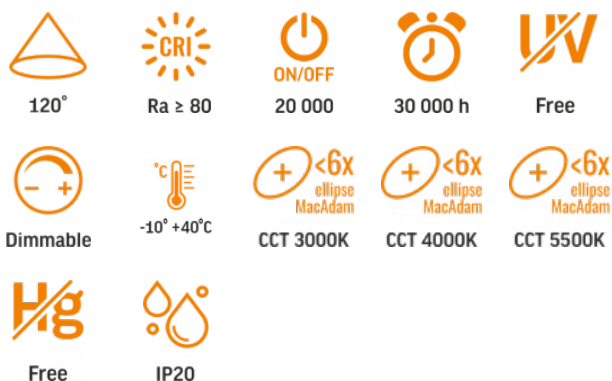

TECHNICAL CARD

LED Dimmable Desk Lamp

Pursuant to the provisions of the WEEE Act, it is forbidden to put waste equipment marked with the symbol of a crossed out bin together with other waste. The user, wishing to get rid of electronic and electrical equipment, is obliged to return it to a waste equipment collection point. There are no hazardous components in the equipment that have a particularly negative impact on the environment and human health.

INDEX: VLE-TF03W

WARRANTY 2 YEARS

General parameters

Light source or containing product	Containing product
Control gear replaceable	yes
Light source replaceable	no

Type of light source

Energy efficiency class of the contained light source	G
Dimmable	3-step
Directional (DLS) or non-directional (NDLS) light source	NDLS
Color-tunable light source	no
Mains (MLS) or non-mains (NMLS) light source	NMLS
Technology	LED

Photometric parameters

Useful luminous flux of the contained light source (Φuse)	370 Lm
Correlated color temperature	5500K (cold white), 4000K (neutral white), 3000K (warm white)
Beam angle	120°
Color rendering index (CRI)	Ra > 80
On/Off cycles	20000
Lifetime (L70B50)	30000 h
Useful luminous flux of the light source reference	in a sphere (360°)
Chromaticity coordinates (x)	0.38
Chromaticity coordinates (y)	0.38
R9 colour rendering index value	>0
The lumen maintenance factor	≥96%
Colour consistency in MacAdam ellipses (SDCM)	<6 (3000K), <6 (4000K), <6 (5500K)
CRI Min	Ra 80
CRI Max	Ra 88