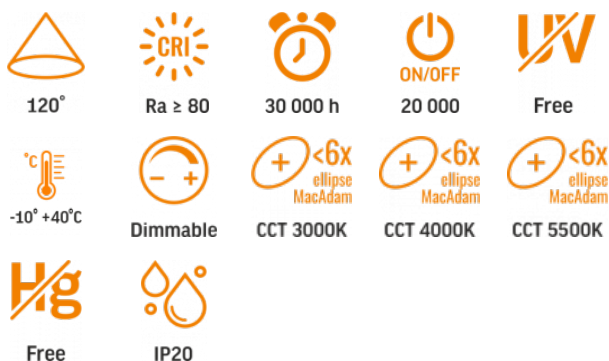

VIDEX®

VIDEX-DESK-LAMP-DENVER-WHITE

INDEX: VLE-TF03W

TECHNICAL CARD

LED Dimmable Desk Lamp

Pursuant to the provisions of the WEEE Act, it is forbidden to put waste equipment marked with the symbol of a crossed out bin together with other waste. The user, wishing to get rid of electronic and electrical equipment, is obliged to return it to a waste equipment collection point. There are no hazardous components in the equipment that have a particularly negative impact on the environment and human health.

INDEX: VLE-TF03W

WARRANTY 2 YEARS

General parameters

Control gear replaceable	yes
Light source replaceable	no

Type of light source

Energy class of the light source	G
Dimmable	3-step
Directional or non-directional light source	NDLS
Mains or non-mains light source	NMLS
Colour-tuneable light source (CTLS)	no
Technology	LED

Photometric parameters

Useful luminous flux of the light source (Φuse)	370 Lm
Correlated color temperature	5500K (cold white), 4000K (neutral white), 3000K (warm white)
Beam angle	120°
Color rendering index (CRI)	Ra > 80
Lifetime	30000 h
On/Off cycles	20000
Useful luminous flux of the light source reference	in a sphere (360°)
Chromaticity coordinates (x)	0.38
Chromaticity coordinates (y)	0.38
R9 colour rendering index value	>0
The lumen maintenance factor	≥96%
Colour consistency in MacAdam ellipses (SDCM)	<6 (3000K), <6 (4000K), <6 (5500K)
CRI Min	Ra 80
CRI Max	Ra 88

Dimensions

EAN	5904405541296
Height	605 mm
Width	125 mm
Depth	178 mm
Outer box	12 pcs.
In the package	1 pc.

Signs marking goods

Packaging marking	Recycling of waste, CE, Utilization
--------------------------	-------------------------------------