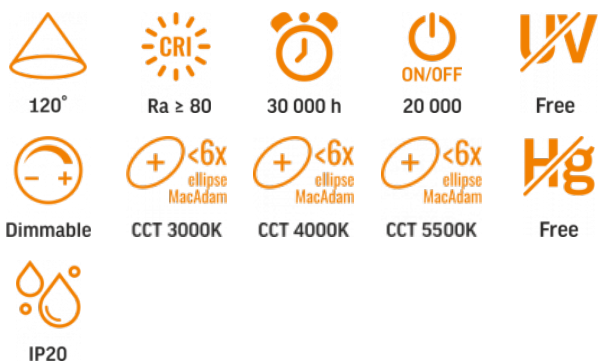

VIDEX®

VIDEX-DESK-LAMP-DENVER-WHITE

INDEX: VLE-TF03W

TECHNICAL CARD

LED Dimmable Desk Lamp

Pursuant to the provisions of the WEEE Act, it is forbidden to put waste equipment marked with the symbol of a crossed out bin together with other waste. The user, wishing to get rid of electronic and electrical equipment, is obliged to return it to a waste equipment collection point. There are no hazardous components in the equipment that have a particularly negative impact on the environment and human health.

VIDEX®

WARRANTY 2 YEARS

General parameters

Control gear replaceable	yes
Light source replaceable	no

Type of light source

Energy class of the light source	G
Dimmable	3-step
Directional or non-directional light source	NDLS
Mains or non-mains light source	NMLS
Colour-tuneable light source (CTLS)	no
Technology	LED

Photometric parameters

Useful luminous flux of the light source (Φuse)	370 Lm
Correlated color temperature	5500K (cold white), 4000K (neutral white), 3000K (warm white)
Beam angle	120°
Color rendering index (CRI)	Ra > 80
Lifetime	30000 h
On/Off cycles	20000
Useful luminous flux of the light source reference	in a sphere (360°)
Chromaticity coordinates (x)	0.38
Chromaticity coordinates (y)	0.38
R9 colour rendering index value	>0
The lumen maintenance factor	≥96%
Colour consistency in MacAdam ellipses (SDCM)	<6 (3000K), <6 (4000K), <6 (5500K)
CRI Min	Ra 80
CRI Max	Ra 88

Dimensions

EAN	5904405541296
Height	605 mm
Width	125 mm
Depth	178 mm
Outer box	12 pcs.
In the package	1 pc.

Signs marking goods

Packaging marking	Recycling of waste, CE, Utilization
--------------------------	-------------------------------------