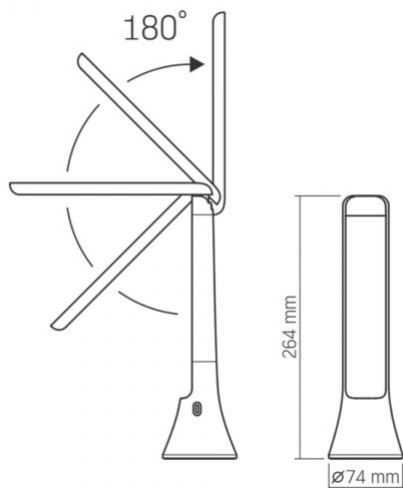

INDEX: VLE-TF11W

30-732 Krakow, Poland.

We reserve the right to make technical changes. The data contained in this material is not legally binding.

Allegro opt Sp. z o.o., ul. Mierzeja Wiślana 11,

The product must be used indoors

Class III protection against electric shock - ensured by supplying a specific product with a safe very low voltage (SELV) without the risk of creating a voltage above safe levels

120°

— Rated beam angle

Ra > 80

— Ra > 80 - color rendering index

25 000

— Rated On/off cycles

30 000 h

— Nominal lifetime (hours)

Free

— The product does not emit ultraviolet light

Dimmable

— The product has smooth brightness adjustment

-10° +40°C

— Operating temperatures range

Free

— The product does not contain mercury

IP20

— Class of protection against dust and moisture. Protection against solid objects larger than 12 mm; no protection against moisture