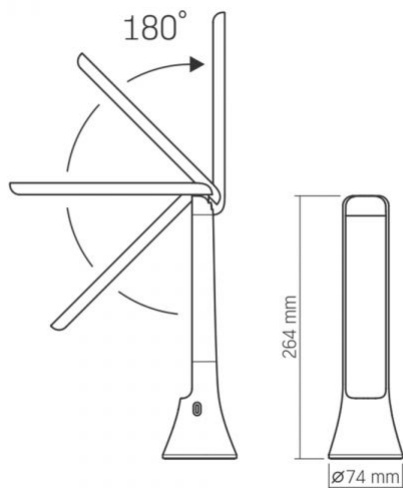

INDEX: VLE-TF11W

30-732 Krakow, Poland.

We reserve the right to make technical changes. The data contained in this material is not legally binding.

Allegro opt Sp. z o.o., ul. Mierzeja Wiślana 11,

The product must be used indoors

Class III protection against electric shock - ensured by supplying a specific product with a safe very low voltage (SELV) without the risk of creating a voltage above safe levels

120°

— Rated beam angle

Ra > 80

— Ra > 80 - color rendering index

30 000 h

— Nominal lifetime (hours)

25 000

— Rated On/off cycles

Free

— The product does not emit ultraviolet light

Dimmable

— The product has smooth brightness adjustment

-10° +40°C

— Operating temperatures range

Free

— The product does not contain mercury

IP20

— Class of protection against dust and moisture. Protection against solid objects larger than 12 mm; no protection against moisture