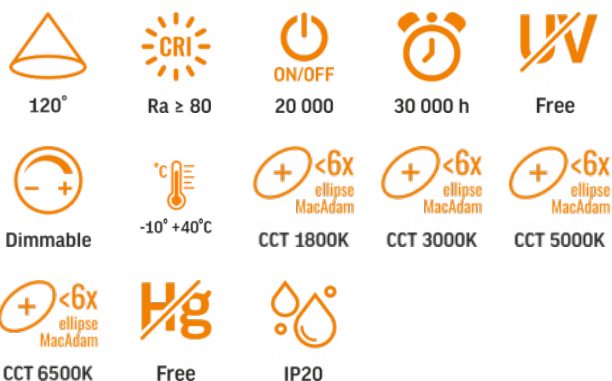

INDEX: VL-TF17B

WARRANTY 3 YEARS

General parameters

Light source or containing product	Containing product
Control gear replaceable	yes
Light source replaceable	no
Type of light source	
Energy efficiency class of the contained light source	F
Dimmable	yes
Directional (DLS) or non-directional (NDLS) light source	NDLS
Connected light source (cls)	no
Color-tunable light source	no
Mains (MLS) or non-mains (NMLS) light source	NMLS
Technology	LED

Electrical parameters

On-mode power (Pon)	7.5 W
Rated voltage, frequency	AC 100-240 V, 50/60 Hz
Rated current	174 mA
Input interface	AC adapter
Electric shock protection class	II
Displacement factor (cos φ1)	-
Survival factor	1
Energy consumption in on-mode of the light source (kWh/1000h)	18

Photometric parameters

Useful luminous flux of the contained light source (Φuse)	700 Lm
Correlated color temperature	6500K (cold white), 5000K (neutral white), 4500K (neutral white), 3800K (neutral white), 3000K (warm white), 1800K (warm white)
Beam angle	120°
Color rendering index (CRI)	Ra > 80
On/Off cycles	20000
Lifetime (L70B50)	30000 h
Useful luminous flux of the light source in a sphere reference	in a sphere (360°)
R9 colour rendering index value	>0
The lumen maintenance factor	≥96%
Flicker metric (Pst LM)	-
Stroboscopic effect metric (SVM)	-