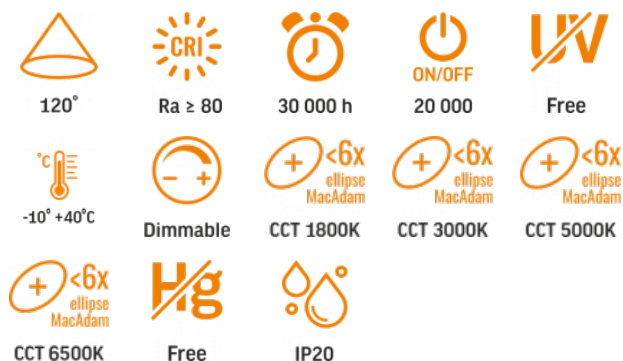

VIDEX®

VIDEX VL-TF17B Black

INDEX: VL-TF17B

WARRANTY 3 YEARS

General parameters

Control gear replaceable	yes
Light source replaceable	no
Light source or containing product	Containing product

Type of light source

Energy class of the light source	F
Dimmable	yes
Directional or non-directional light source	NDLS
Mains or non-mains light source	NMLS
Connected light source (cls)	no
Colour-tuneable light source (CTLS)	no
Technology	LED

Electrical parameters

On-mode power (Pon)	7.5 W

Rated voltage, frequency	AC 100-240 V, 50/60 Hz
Rated current	174 mA
Input interface	AC adapter
Electric shock protection class	II
Displacement factor (cos φ1)	-
Energy consumption in on-mode of the light source (kWh/1000h)	18
Survival factor	1

Photometric parameters

Useful luminous flux of the light source (Φuse)	700 Lm
Correlated color temperature	6500K (cold white), 5000K (neutral white), 4500K (neutral white), 3800K (warm white), 3000K (warm white), 1800K (warm white)
Beam angle	120°
Color rendering index (CRI)	Ra > 80
Lifetime	30000 h
On/Off cycles	20000
Useful luminous flux of the light source in a sphere reference (360°)	
R9 colour rendering index value	>0
The lumen maintenance factor	≥96%
Colour consistency in MacAdam ellipses (SDCM)	<6 (1800K), <6 (3000K), <6 (3800K), <6 (4500K), <6 (5000K), <6 (6500K)