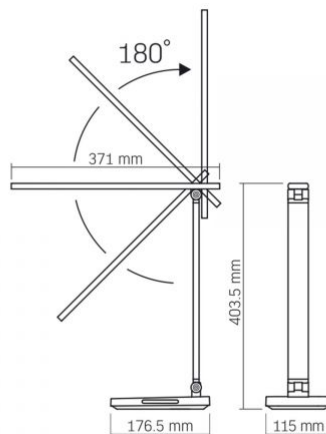

VIDEX®

VIDEX VL-TF17B Black

INDEX: VL-TF17B

We reserve the right to make technical changes. The data contained in this material is not legally binding.

Allegro opt Sp. z o.o., ul. Mierzeja Wiślana 11,
30-732 Krakow, Poland.

The product must be used indoors

Class of protection against electric shock II - provided not only by basic insulation but also by double or reinforced insulation

Waste recycling after the end of the product's service life

The product meets the requirements of EU directives

It is forbidden to throw away waste equipment marked with the symbol of a crossed-out bin with other waste

— Rated beam angle

120°

— Ra > 80 - color rendering index

Re > 80

— Rated On/off cycles

ON/OFF
20 000

— Nominal lifetime (hours)

30 000 h

— The product does not emit ultraviolet light

Free

— The product supports brightness adjustment

Dimmable

— Operating temperatures range

-10° +40°C

— Colour consistency in MacAdam ellipses (SDCM)

+5x
CCT 1800K

— Colour consistency in MacAdam ellipses (SDCM)

+5x
CCT 3000K

— Colour consistency in MacAdam ellipses (SDCM)

+5x
CCT 5000K

— Colour consistency in MacAdam ellipses (SDCM)

+5x
CCT 6500K

— The product does not contain mercury

Free

— Class of protection against dust and moisture. Protection against solid objects larger than 12 mm; no protection against moisture

IP20

Date: 4.06.2026