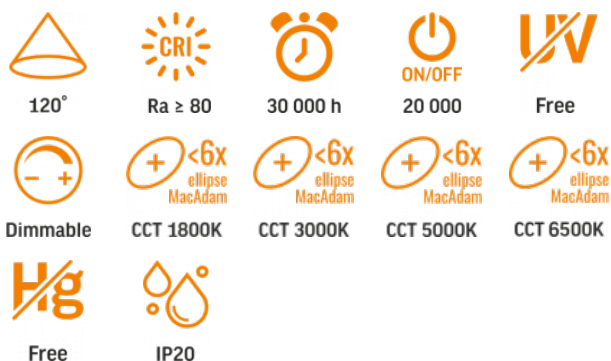

VIDEX®

VIDEX VL-TF17B Black

INDEX: VL-TF17B

WARRANTY 3 YEARS

General parameters

Control gear replaceable	yes
Light source replaceable	no
Light source or containing product	Containing product

Type of light source

Energy class of the light source	F
Dimmable	yes
Directional or non-directional light source	NDLS
Mains or non-mains light source	NMLS
Connected light source (cls)	no
Colour-tuneable light source (CTLS)	no
Technology	LED

Electrical parameters

On-mode power (Pon)	7.5 W

Rated voltage, frequency	AC 100-240 V, 50/60 Hz
Rated current	174 mA
Input interface	AC adapter
Electric shock protection class	II
Displacement factor (cos φ1)	-
Energy consumption in on-mode of the light source (kWh/1000h)	18
Survival factor	1

Photometric parameters

Useful luminous flux of the light source (Φuse)	700 Lm
Correlated color temperature	6500K (cold white), 5000K (neutral white), 4500K (neutral white), 3800K (warm white), 3000K (warm white), 1800K (warm white)
Beam angle	120°
Color rendering index (CRI)	Ra > 80
Lifetime	30000 h
On/Off cycles	20000
Useful luminous flux of the light source in a sphere reference (360°)	
R9 colour rendering index value	>0
The lumen maintenance factor	≥96%
Flicker metric (Pst LM)	-