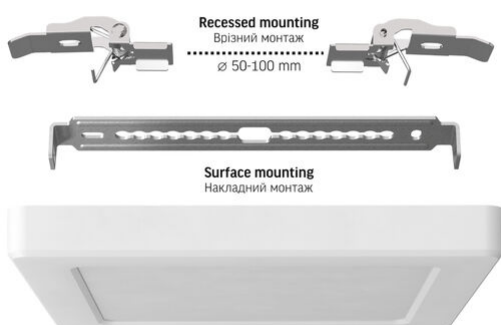

VIDEX®

VIDEX DL6S 12W 3000K-4000K-65000K 230V White

INDEX: VL-DL6S-12CW

We reserve the right to make technical changes. The data contained in this material is not legally binding.

Allegró opt Sp. z o.o., ul. Mierzeja Wiślana 11,
30-732 Krakow, Poland.