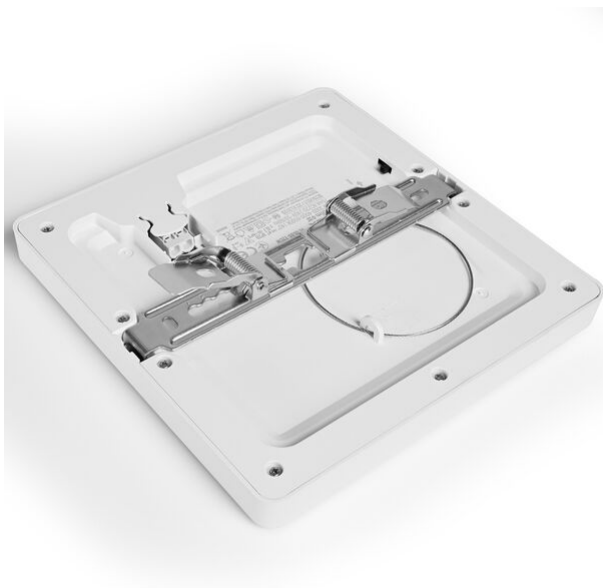

VIDEX®

VIDEX DL6S 12W 3000K-4000K-65000K 230V White

INDEX: VL-DL6S-12CW

We reserve the right to make technical changes. The data contained in this material is not legally binding.

Allegró opt Sp. z o.o., ul. Mierzeja Wiślana 11,
30-732 Krakow, Poland.