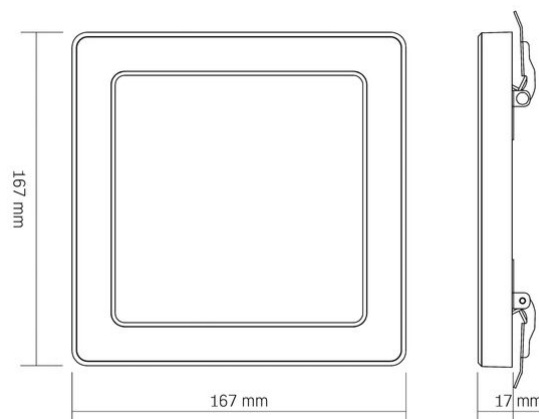

VIDEX®

VIDEX DL6S 12W 3000K-4000K-65000K 230V White

INDEX: VL-DL6S-12CW

We reserve the right to make technical changes. The data contained in this material is not legally binding.

Allegró opt Sp. z o.o., ul. Mierzeja Wiślana 11,
30-732 Krakow, Poland.