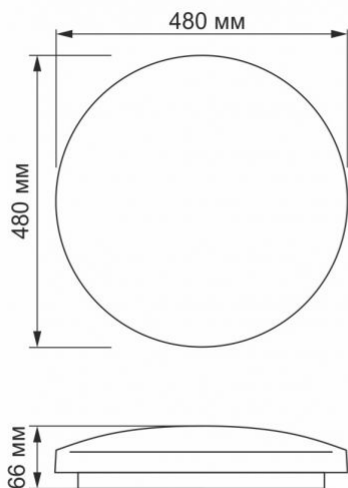

Ingress protection	IP44
--------------------	------

Housing material	Plastic
------------------	---------

Dimensions

EAN	5904405540602
-----	---------------

Height	480 mm
--------	--------

VIDEX[®]

VIDEX-ZOYA-48W-NW

INDEX: VLE-CLR-484M**Width** 480 mm**Depth** 70 mm**Outer box** 5 pcs.

INDEX: VLE-CLR-484M

We reserve the right to make technical changes. The data contained in this material is not legally binding.

Allegro opt Sp. z o.o., ul. Mierzeja Wiślana 11,
30-732 Krakow, Poland.