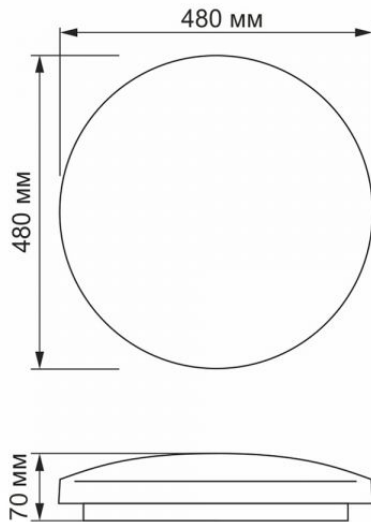

Correlated color temperature 4000K (neutral white)

Beam angle 120°

Color rendering index (CRI) Ra > 80

Lifetime 25000 h

On/Off cycles 20000

Useful luminous flux of the light source reference in a sphere (360°)

Ingress protection IP44

Housing material Plastic

Dimensions

EAN 5904405540596

Height 480 mm

Width 480 mm

VIDEX[®]

VIDEX-TOMA-48W-NW

INDEX: VLE-CLR-484S**Depth** 70 mm**Outer box** 5 pcs.

INDEX: VLE-CLR-484S

We reserve the right to make technical changes. The data contained in this material is not legally binding.

Allegro opt Sp. z o.o., ul. Mierzeja Wiślana 11,
30-732 Krakow, Poland.