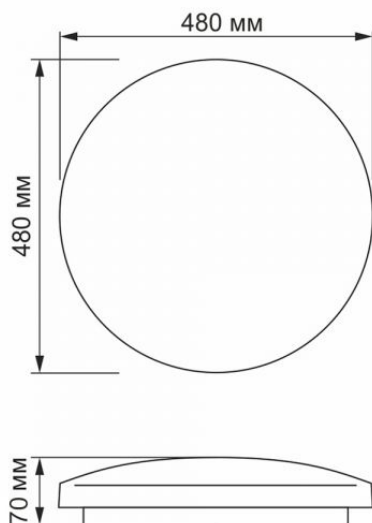

INDEX: VLE-CLR-484S

We reserve the right to make technical changes. The data contained in this material is not legally binding.

Allegro opt Sp. z o.o., ul. Mierzeja Wiślana 11,
30-732 Krakow, Poland.