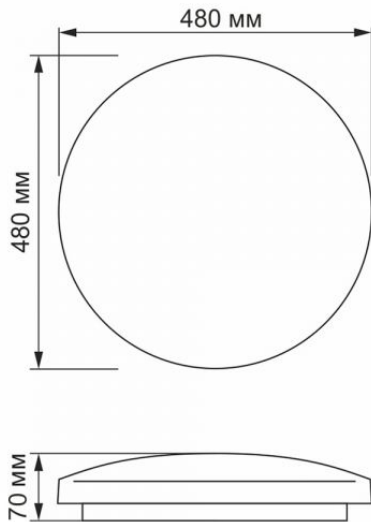

VIDEX-TOMA-48W-NW

INDEX: VLE-CLR-484S

Photometric parameters

Useful luminous flux of the light source (Φuse)	5160 Lm
Correlated color temperature	4000K (neutral white)
Beam angle	120°
Color rendering index (CRI)	Ra > 80
Lifetime	25000 h
On/Off cycles	20000
Useful luminous flux of the light source reference	in a sphere (360°)

Dimensions

EAN	5904405540596
Height	480 mm
Width	480 mm

VIDEX[®]

VIDEX-TOMA-48W-NW

INDEX: VLE-CLR-484S**Depth** 70 mm**Outer box** 5 pcs.

INDEX: VLE-CLR-484S

We reserve the right to make technical changes. The data contained in this material is not legally binding.