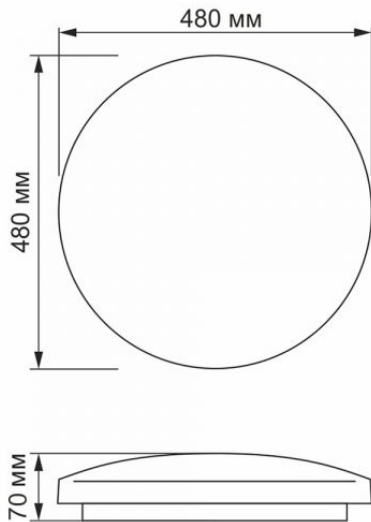

## Photometric parameters

Useful luminous flux of the light source (Φuse)	5160 Lm
Correlated color temperature	4000K (neutral white)
Beam angle	120°
Color rendering index (CRI)	Ra > 80
Lifetime	25000 h
On/Off cycles	20000
Useful luminous flux of the light source reference	in a sphere (360°)

## Dimensions

EAN	5904405540596
Height	480 mm
Width	480 mm

**VIDEX**<sup>®</sup>

VIDEX-TOMA-48W-NW

**INDEX: VLE-CLR-484S****Depth** 70 mm**Outer box** 5 pcs.

**INDEX: VLE-CLR-484S**

We reserve the right to make technical changes. The data contained in this material is not legally binding.