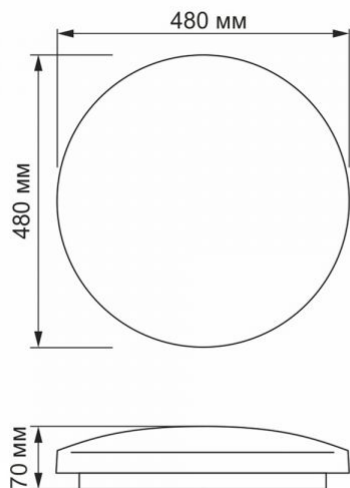

Dimensions

EAN 5904405540596

VIDEX[®]

VIDEX-TOMA-48W-NW

INDEX: VLE-CLR-484S

Height	480 mm
Depth	70 mm
Width	480 mm
Outer box	5 pcs.

INDEX: VLE-CLR-484S

We reserve the right to make technical changes. The data contained in this material is not legally binding.