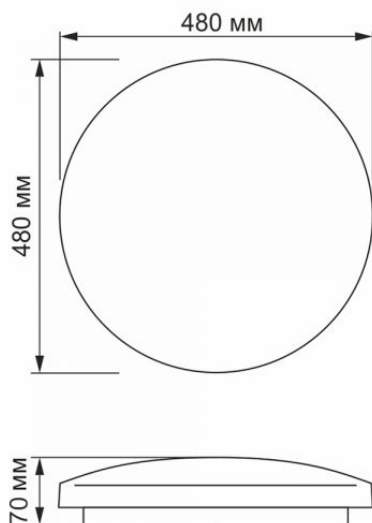

Useful luminous flux of the light source reference	in a sphere (360°)
---	-----------------------

Additional information

Place of installation	Ceiling, Wall
------------------------------	---------------

Housing material	Plastic
-------------------------	---------

Dimensions

EAN	5904405540596
------------	---------------

Height	480 mm
---------------	--------

Depth	70 mm
--------------	-------

VIDEX[®]

VIDEX-TOMA-48W-NW

INDEX: VLE-CLR-484S

Width 480 mm**Outer box** 5 pcs.

INDEX: VLE-CLR-484S

We reserve the right to make technical changes. The data contained in this material is not legally binding.

Allegro Opt Sp. z o.o., Handlowa 23, 05-120 Legionowo, Poland.