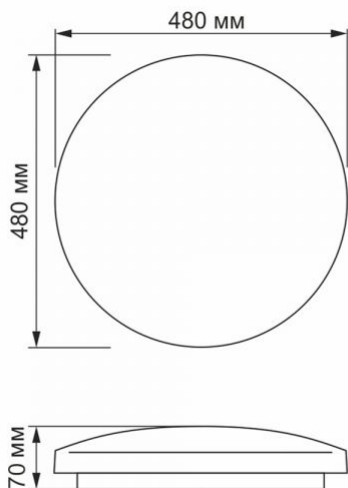

INDEX: VLE-CLR-484S

We reserve the right to make technical changes. The data contained in this material is not legally binding.

Allegro opt Sp. z o.o., ul. Mierzeja Wiślana 11,
30-732 Krakow, Poland.

The product must be used indoors

Protection against electric shock class I. A product in which the means of protection against electric shock, in addition to the main insulation, is an additional protective circuit connected to the grounding of the power supply network

120°

— Rated beam angle

Ra ≥ 80

— Ra > 80 - color rendering index

20 000

— Rated On/off cycles

25 000 h

— Nominal lifetime (hours)

Free

— The product does not emit ultraviolet light

Not Dimmable

— The product is incompatible with light regulators

-20° +40°C

— Operating temperatures range

Free

— The product does not contain mercury

IP44

— Class of protection against dust and moisture. Protection against solid foreign objects with a diameter of 1 mm and greater and against water splashes