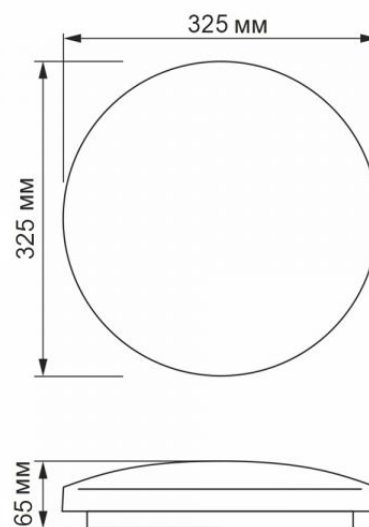

Correlated color temperature 4000K (neutral white)

Beam angle 120°

Color rendering index (CRI) Ra > 80

Lifetime 25000 h

On/Off cycles 20000

Useful luminous flux of the light source reference in a sphere (360°)

Ingress protection IP44

Housing material Plastic

Dimensions

EAN 5904405540589

Height 325 mm

Width 325 mm

VIDEX[®]

VIDEX-TOMA-24W-NW

INDEX: VLE-CLR-244S**Depth** 65 mm**Outer box** 10 pcs.

VIDEX[®]

VIDEX-TOMA-24W-NW

INDEX: VLE-CLR-244S

We reserve the right to make technical changes. The data contained in this material is not legally binding.