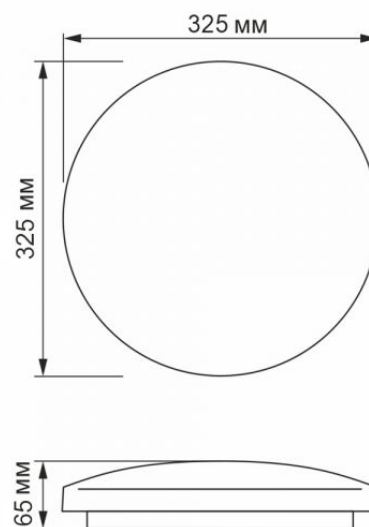

VIDEX®

VIDEX-TOMA-24W-NW

INDEX: VLE-CLR-244S

Depth 65 mm

Outer box 10 pcs.