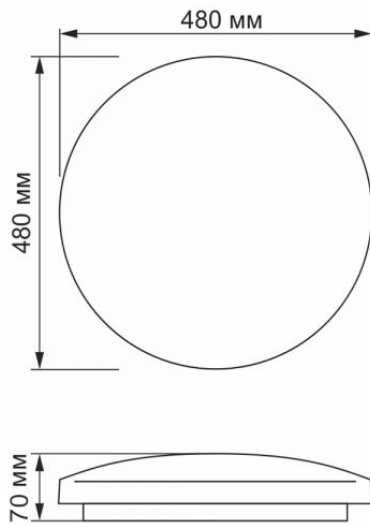

VIDEX-MILA-48W-NW

INDEX: VLE-CLR-484R

Photometric parameters

Useful luminous flux of the light source (Φuse)	5160 Lm
Correlated color temperature	4000K (neutral white)
Beam angle	120°
Color rendering index (CRI)	Ra > 80
Lifetime	25000 h
On/Off cycles	20000
Useful luminous flux of the light source reference	in a sphere (360°)

Dimensions

EAN	5904405540572
Height	480 mm
Width	480 mm

VIDEX[®]

VIDEX-MILA-48W-NW

INDEX: VLE-CLR-484R**Depth** 70 mm**Outer box** 10 pcs.

INDEX: VLE-CLR-484R

We reserve the right to make technical changes. The data contained in this material is not legally binding.