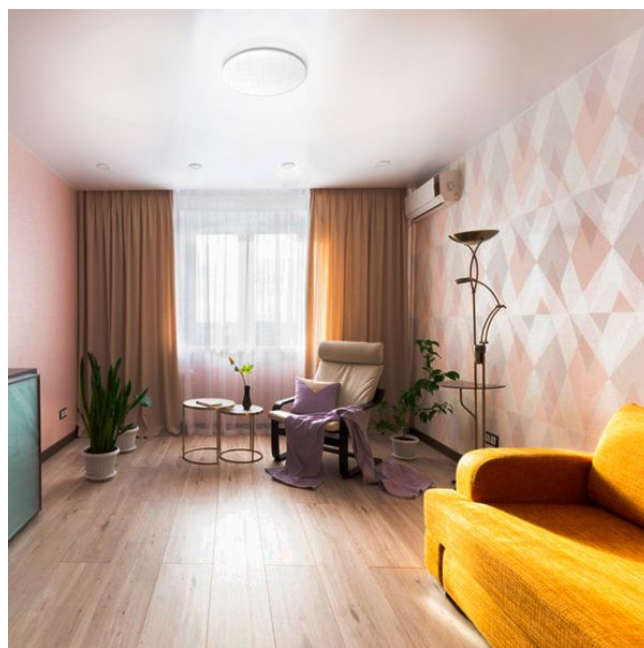

VIDEX®

VIDEX-MILA-48W-NW

INDEX: VLE-CLR-484R

Depth 70 mm

Outer box 10 pcs.