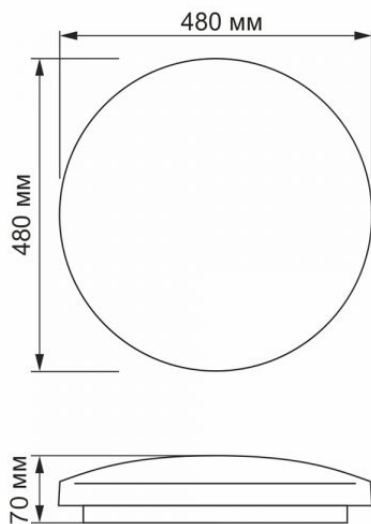

Correlated color temperature 4000K (neutral white)

Beam angle 120°

Color rendering index (CRI) Ra > 80

Lifetime 25000 h

On/Off cycles 20000

Useful luminous flux of the light source reference in a sphere (360°)

Ingress protection IP44

Housing material Plastic

Dimensions

EAN 5904405540572

Height 480 mm

Width 480 mm

VIDEX[®]

VIDEX-MILA-48W-NW

INDEX: VLE-CLR-484R**Depth** 70 mm**Outer box** 10 pcs.

INDEX: VLE-CLR-484R

We reserve the right to make technical changes. The data contained in this material is not legally binding.

Allegro opt Sp. z o.o., ul. Mierzeja Wiślana 11,
30-732 Krakow, Poland.