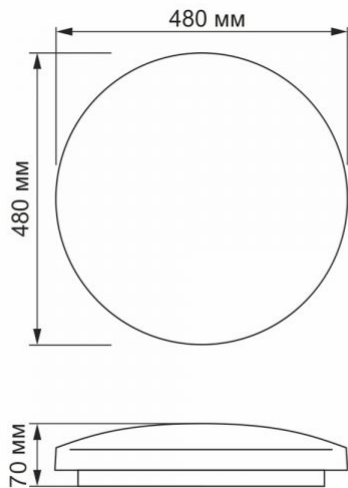

INDEX: VLE-CLR-484R

We reserve the right to make technical changes. The data contained in this material is not legally binding.

Allegro opt Sp. z o.o., ul. Mierzeja Wiślana 11,
30-732 Krakow, Poland.

The product must be used indoors

Protection against electric shock class I. A product in which the means of protection against electric shock, in addition to the main insulation, is an additional protective circuit connected to the grounding of the power supply network

120°

— Rated beam angle

Ra ≥ 80

— Ra > 80 - color rendering index

20 000

— Rated On/off cycles

25 000 h

— Nominal lifetime (hours)

Free

— The product does not emit ultraviolet light

Not Dimmable

— The product is incompatible with light regulators

-20° +40°C

— Operating temperatures range

Free

— The product does not contain mercury

IP44

— Class of protection against dust and moisture. Protection against solid foreign objects with a diameter of 1 mm and greater and against water splashes