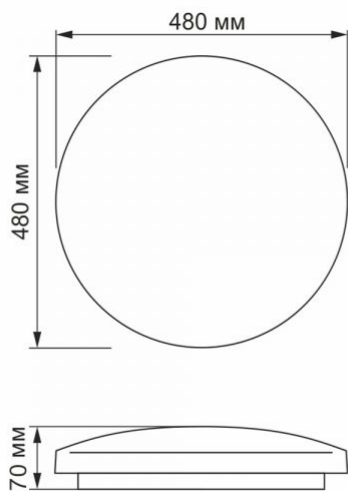

INDEX: VLE-CLR-484R

We reserve the right to make technical changes. The data contained in this material is not legally binding.

Allegro opt Sp. z o.o., ul. Mierzeja Wiślana 11,
30-732 Krakow, Poland.

The product must be used indoors

Protection against electric shock class I. A product in which the means of protection against electric shock, in addition to the main insulation, is an additional protective circuit connected to the grounding of the power supply network

120°

— Rated beam angle

Ra > 80

— Ra > 80 - color rendering index

20 000

— Rated On/off cycles

25 000 h

— Nominal lifetime (hours)

Free

— The product does not emit ultraviolet light

Not Dimmable

— The product is incompatible with light regulators

-20° +40°C

— Operating temperatures range

Free

— The product does not contain mercury

IP44

— Class of protection against dust and moisture. Protection against solid foreign objects with a diameter of 1 mm and greater and against water splashes