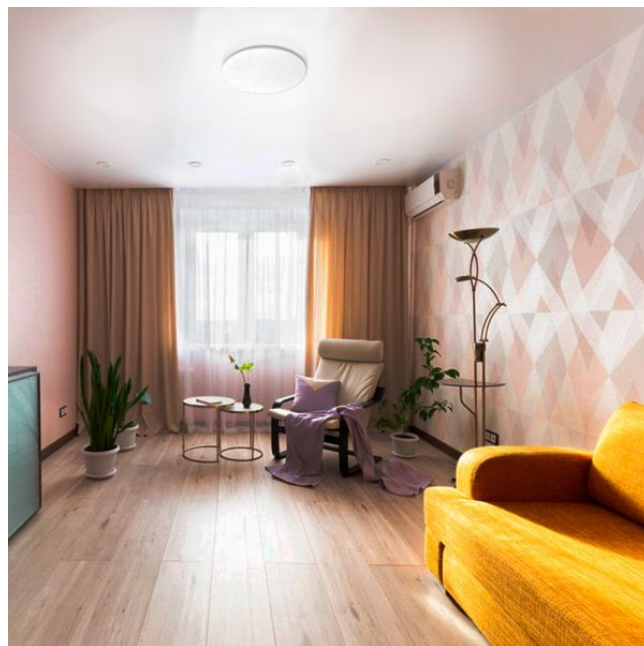

VIDEX®

VIDEX-MILA-48W-NW

INDEX: VLE-CLR-484R

Depth 70 mm

Outer box 10 pcs.