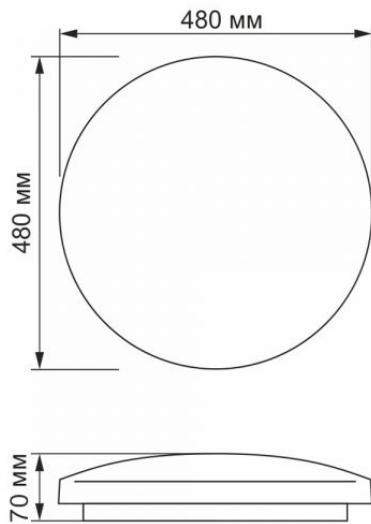

VIDEX-MILA-48W-NW

INDEX: VLE-CLR-484R

Photometric parameters

| | |
|--|-----------------------|
| Useful luminous flux of the light source (Φuse) | 5160 Lm |
| Correlated color temperature | 4000K (neutral white) |
| Beam angle | 120° |
| Color rendering index (CRI) | Ra > 80 |
| Lifetime | 25000 h |
| On/Off cycles | 20000 |
| Useful luminous flux of the light source reference | in a sphere (360°) |

Dimensions

| | |
|--------|---------------|
| EAN | 5904405540572 |
| Height | 480 mm |
| Width | 480 mm |

VIDEX[®]

VIDEX-MILA-48W-NW

INDEX: VLE-CLR-484R**Depth** 70 mm**Outer box** 10 pcs.

INDEX: VLE-CLR-484R