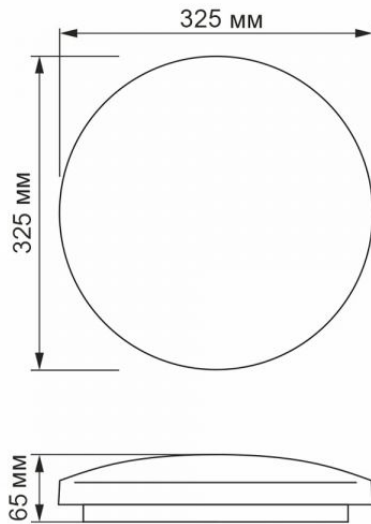

INDEX: VLE-CLR-244R

We reserve the right to make technical changes. The data contained in this material is not legally binding.

Allegro opt Sp. z o.o., ul. Mierzeja Wiślana 11,
30-732 Krakow, Poland.