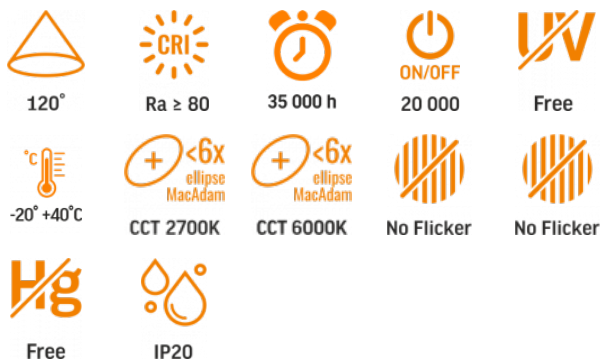

VIDEX®

WARRANTY 3 YEARS