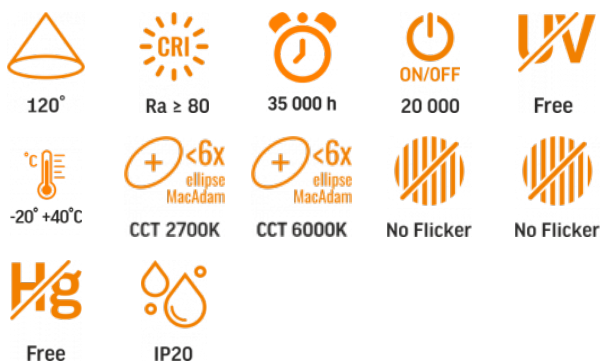

VIDEX®

WARRANTY 3 YEARS