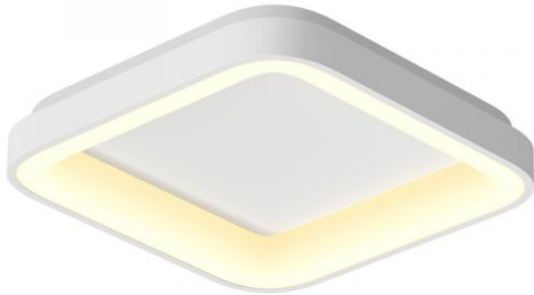

VIDEX®

VIDEX-LED-EDGE-SC-72W-WHITE

INDEX: VLE-ESC-72W