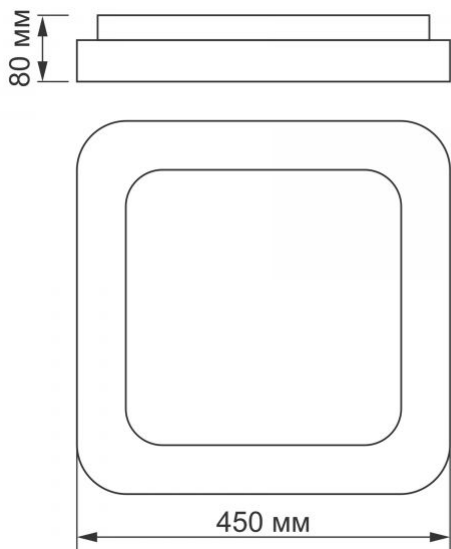

INDEX: VLE-ESC-72W

We reserve the right to make technical changes. The data contained in this material is not legally binding.

Allegro opt Sp. z o.o., ul. Mierzeja Wiślana 11,
30-732 Krakow, Poland.

- The product must be used indoors
- Minimum distance from the illuminated object
  0,5 m
- Protection against electric shock class I. A product in which the means of protection against electric shock, in addition to the main insulation, is an additional protective circuit connected to the grounding of the power supply network
- The product can be installed and used in/on normally flammable surfaces
- Waste recycling after the end of the product's service life
- The product meets the requirements of EU directives
- It is forbidden to throw away waste equipment marked with the symbol of a crossed-out bin with other waste
- Rated beam angle
  120°
- Ra > 80 - color rendering index
  Ra > 80
- Rated On/off cycles
  ON/OFF 20 000
- Nominal lifetime (hours)
  35 000 h
- The product does not emit ultraviolet light
  Free
- Operating temperatures range
  -20° - 40°C
- Colour consistency in MacAdam ellipses (SDCM)
  CC1 2700K
- Colour consistency in MacAdam ellipses (SDCM)
  CC1 6500K
- The flickering of the light does not exceed the permissible level
  No Flicker
- The product has minimal flickering, which should not cause discomfort or danger
  No Flicker
- The product does not contain mercury
  Free
- Class of protection against dust and moisture. Protection against solid objects larger than 12 mm; no protection against moisture
  IP20