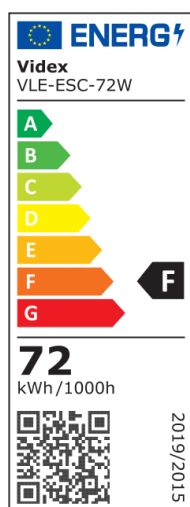

VIDEX®

120°

Ra ≥ 80

ON/OFF
20 000

Free

<6x
ellipse
MacAdam
CCT 2700K

CCT 6000K

No Flicker

Free

IP20

WARRANTY 3 YEARS

General parameters

Control gear replaceable

by the
producer

Light source replaceable

by the
producer

Light source or containing product

Containing
product

Type of light source

Energy class of the light source

F

Dimmable

remote
controller

Directional or non-directional light source

NDLS

Mains or non-mains light source

MLS

VIDEX-LED-EDGE-SC-72W-WHITE

INDEX: VLE-ESC-72W

Connected light source (cls)	no
Colour-tuneable light source (CTLS)	yes
High luminance light source	No
Anti-glare shield	No
Technology	LED

Electrical parameters

On-mode power (Pon)	72 W
Rated voltage, frequency	AC 175-265 V, 50/60 Hz
Rated current	350 mA
Input interface	Free wire ends
Electric shock protection class	I
Energy consumption in on-mode of the light source (kWh/1000h)	72
Displacement factor (cos φ1)	0.9
Survival factor	1
Standby Power (Psb)	0.4 W

Photometric parameters

Useful luminous flux of the light source (Φuse)	7500 Lm
Correlated color temperature	6000K (cold white), 2700K (warm white)
Beam angle	120°
Color rendering index (CRI)	Ra > 80
Lifetime	35000 h
On/Off cycles	20000