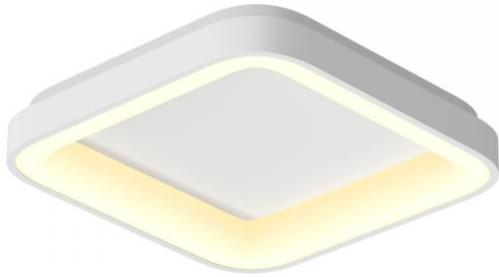

INDEX: VLE-ESC-72W

| | |
|---|---------------------------|
| Color rendering index (CRI) | Ra > 80 |
| On/Off cycles | 20000 |
| Lifetime | 35000 h |
| Useful luminous flux of the light source reference | in a sphere (360°) |
| Chromaticity coordinates (x) | 0.384 |
| Chromaticity coordinates (y) | 0.378 |
| R9 colour rendering index value | >0 |
| The lumen maintenance factor | ≥96% |
| Colour consistency in MacAdam ellipses (SDCM) | <6 (2700K), <6 (6000K) |
| Flicker metric (Pst LM) | ≤1 |
| Stroboscopic effect metric (SVM) | ≤0.4 |
| CRI Min | Ra 80 |
| CRI Max | Ra 88 |

Additional information

| | |
|---|--------------------|
| Place of installation | Ceiling, Wall |
| Place of application | indoor |
| Housing colour | White |
| Minimum distance from the illuminated object | 0.5 m |
| Diffuser material | Polycarbonate (PC) |
| Ultraviolet radiation | no |
| Operating temperature range | -20° +40°C |
| Suitable for installation in normally flammable surfaces | yes |
| Mercury content | Does not contain |
| Ingress protection | IP20 |

Signs marking goods

Packaging marking

Recycling of waste, CE, Utilization

VIDEX[®]

VIDEX-LED-EDGE-SC-72W-WHITE

INDEX: VLE-ESC-72W

INDEX: VLE-ESC-72W

We reserve the right to make technical changes. The data contained in this material is not legally binding.