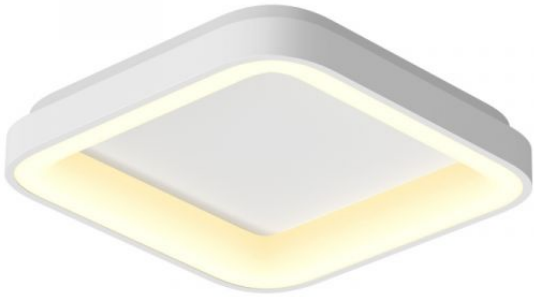

VIDEX®

VIDEX-LED-EDGE-SC-72W-WHITE

INDEX: VLE-ESC-72W