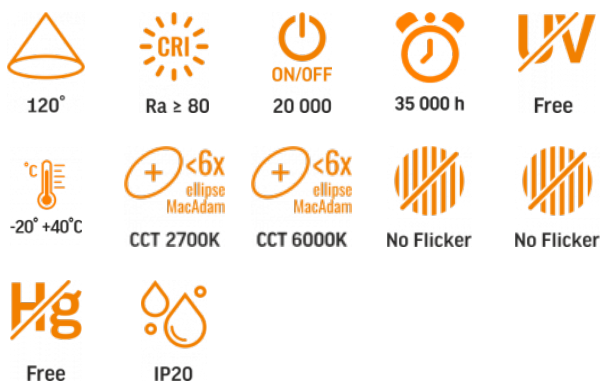

VIDEX®

WARRANTY 3 YEARS

General parameters

Light source or containing product	Containing product
Control gear replaceable	by the producer
Light source replaceable	by the producer

Type of light source

Dimmable	remote controller
Directional (DLS) or non-directional (NDLS) light source	NDLS

VIDEX-LED-EDGE-SC-72W-WHITE

INDEX: VLE-ESC-72W

Connected light source (cls)	no
Color-tunable light source	yes
Mains (MLS) or non-mains (NMLS) light source	MLS
High luminance light source	No
Anti-glare shield	No
Technology	LED
Energy efficiency class of the contained light source	F

Electrical parameters

On-mode power (Pon)	72 W
Rated voltage, frequency	AC 175-265 V, 50/60 Hz
Rated current	350 mA
Input interface	Free wire ends
Electric shock protection class	I
Energy consumption in on-mode of the light source (kWh/1000h)	72
Displacement factor (cos φ1)	0.9
Survival factor	1
Standby Power (Psb)	0.4 W

Photometric parameters

Correlated color temperature	6000K (cold white), 2700K (warm white)
Useful luminous flux of the contained light source (Φuse)	7500 Lm
Beam angle	120°