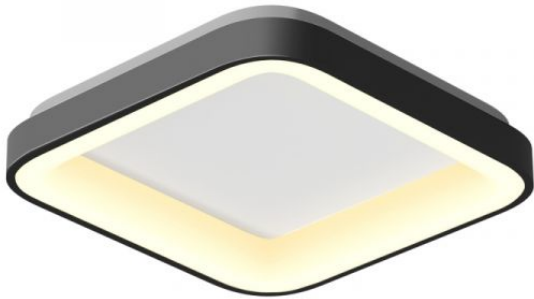

**Additional information**

<b>Place of installation</b>	Ceiling, Wall
<b>Place of application</b>	indoor
<b>Housing colour</b>	Black
<b>Minimum distance from the illuminated object</b>	0.5 m
<b>Diffuser material</b>	Polycarbonate (PC)
<b>Ultraviolet radiation</b>	no
<b>Operating temperature range</b>	-20° +40°C
<b>Suitable for installation in normally flammable surfaces</b>	yes
<b>Mercury content</b>	Does not contain
<b>Ingress protection</b>	IP20

**Signs marking goods**

**Packaging marking**

Recycling of waste, CE, Utilization

**VIDEX<sup>®</sup>**

VIDEX-LED-EDGE-SC-72W-BLACK

INDEX: VLE-ESC-72B

**INDEX: VLE-ESC-72B**

We reserve the right to make technical changes. The data contained in this material is not legally binding.