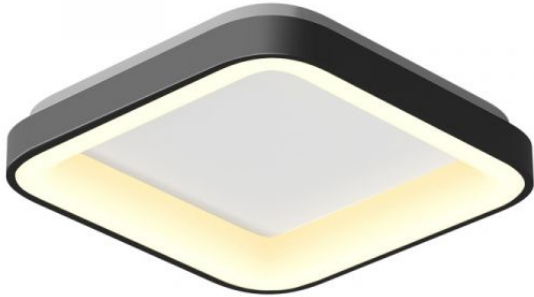

VIDEX®

VIDEX-LED-EDGE-SC-72W-BLACK

INDEX: VLE-ESC-72B