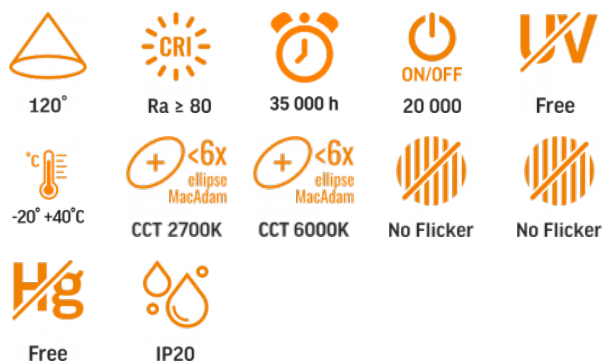

VIDEX®

WARRANTY 3 YEARS